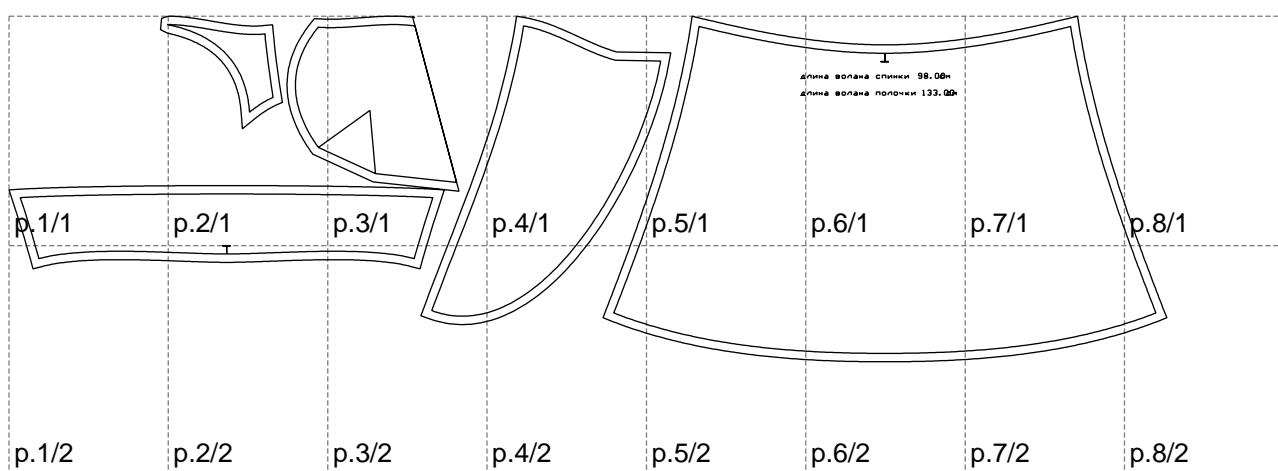

Not for print

Paper size: A4, size:1378.99 x411.56 mm

# Example

size:1499.00 x509.37 mm

Maneken =1 ver.0

rz\_1=170

rz\_16=100

rz\_17=85.4

rz\_18=80.2

rz\_19=108

rz\_20=105.4

---

. . . . .  
. . . . .  
. . . . .