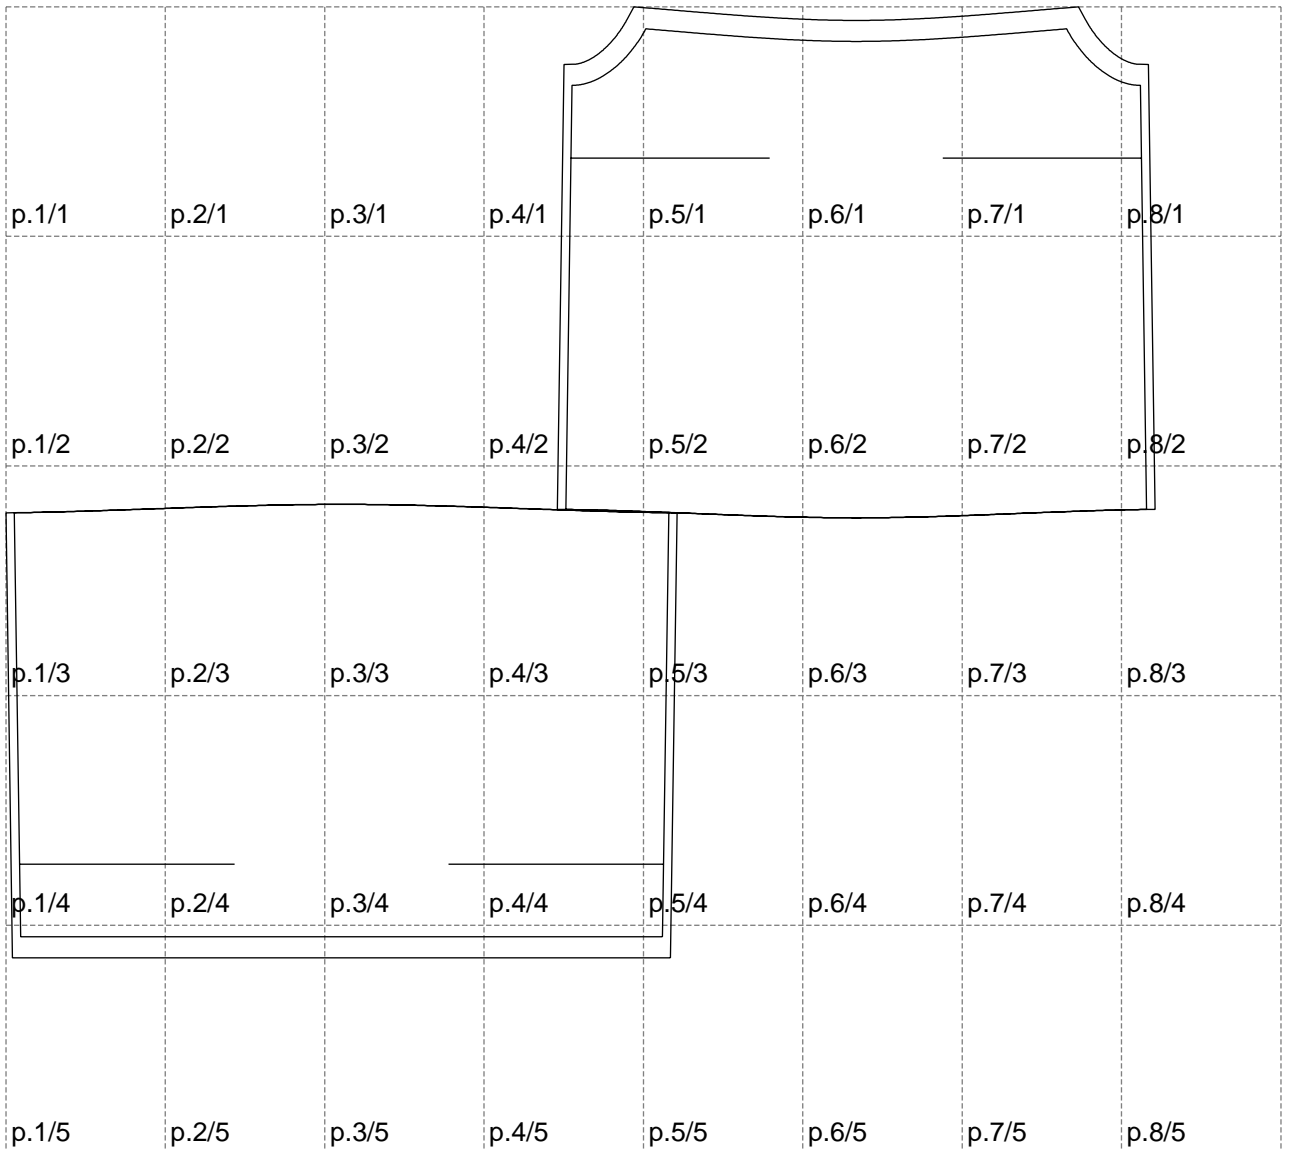

Not for print

Paper size: A4, size:1368.51 x1132.55 mm

Example

size:1417.89 x1140.55 mm

Maneken =1 ver.0

rz_1=170

rz_16=88

rz_17=75.6

rz_18=67.6

rz_19=96

rz_20=94.6

.
.
.