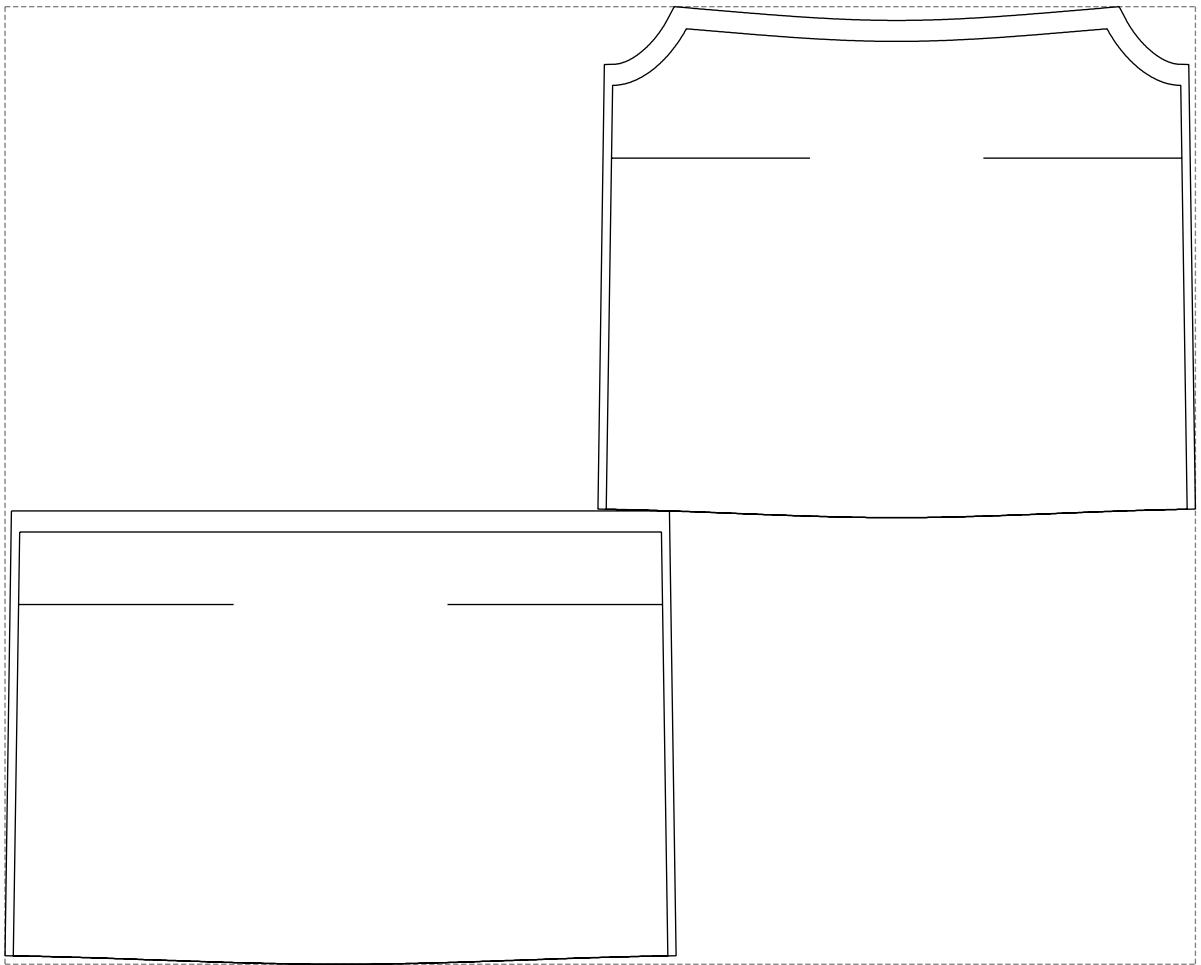

Not for print

Paper size: A4, size:1368.51 x1132.55 mm

Example

size:1417.89 x1140.55 mm

Maneken =1 ver.0

rz_1=170

rz_16=88

rz_17=75.6

rz_18=67.6

rz_19=96

rz_20=94.6

.
.
.