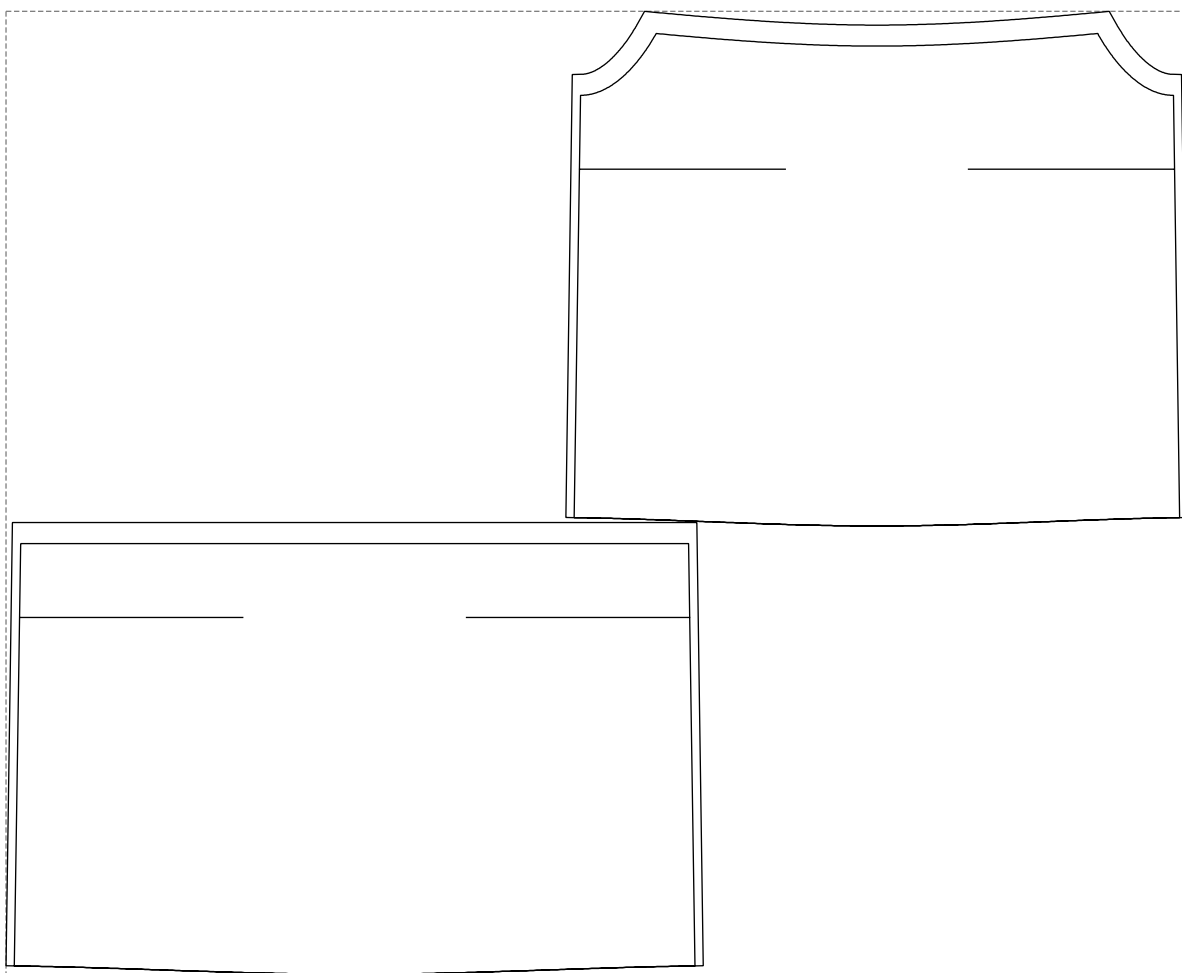

Not for print

Paper size: A4, size:1317.80 x1139.04 mm

# Example

size:1407.85 x1147.06 mm

Maneken =1 ver.0

rz\_1=170

rz\_16=92

rz\_17=78.8

rz\_18=71.8

rz\_19=100