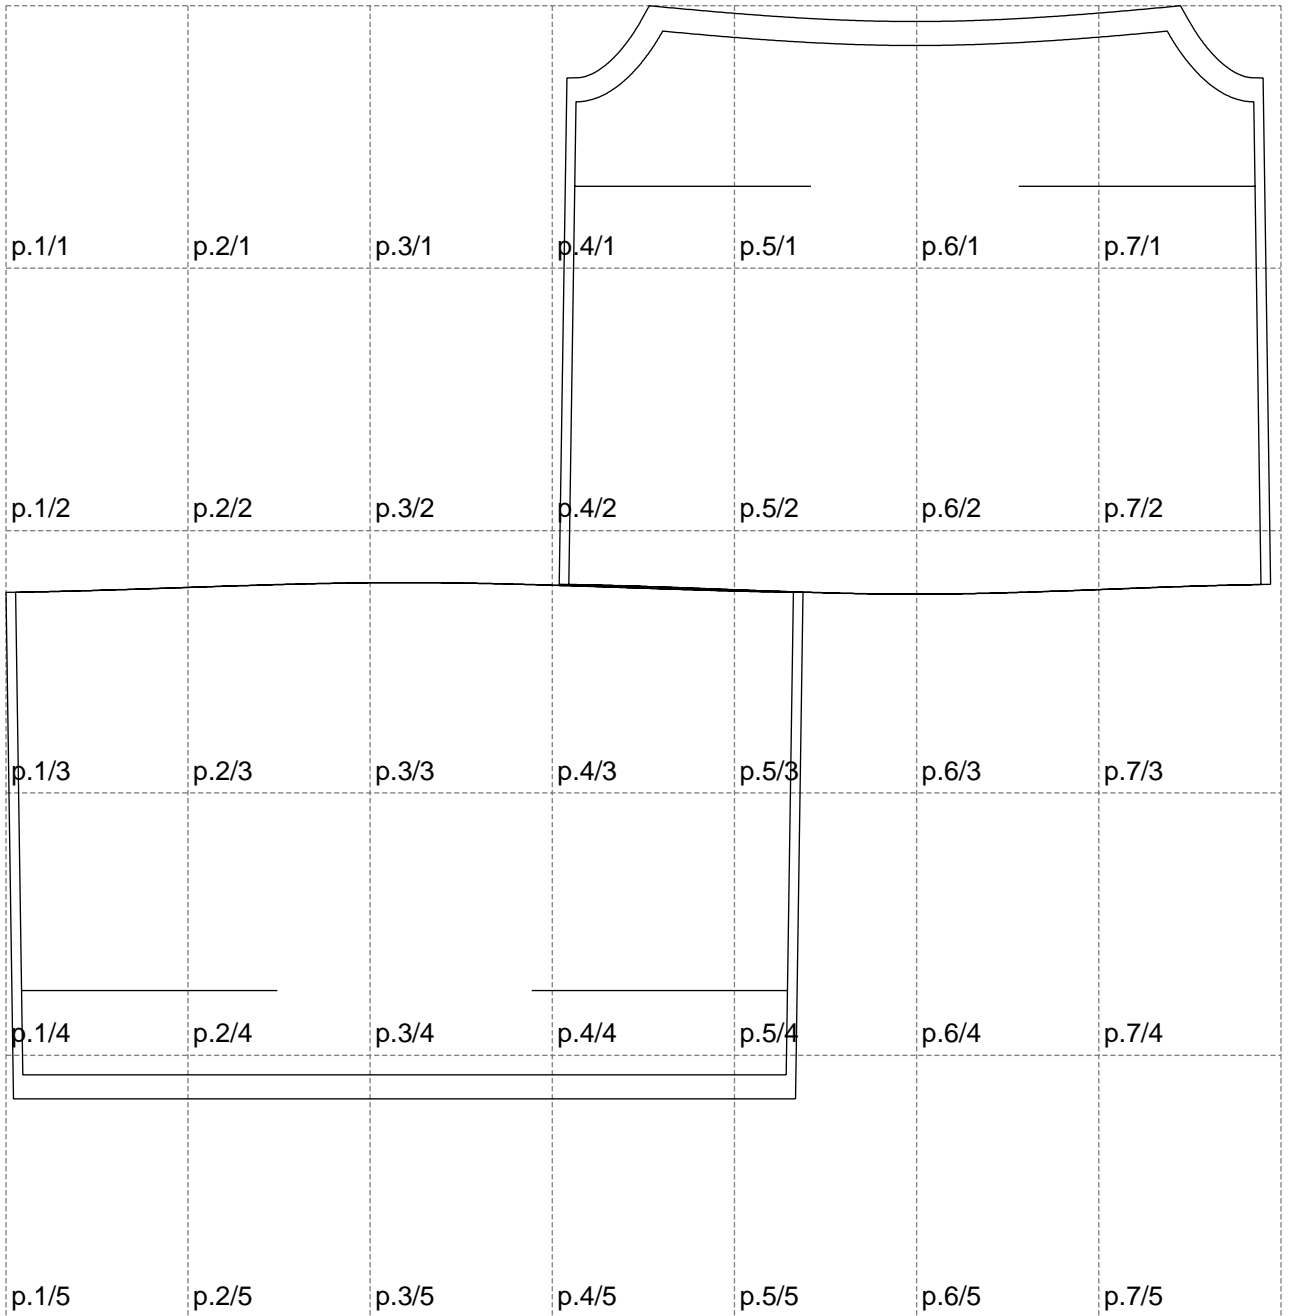

Not for print

Paper size: A4, size:1317.80 x1139.04 mm

# Example

size:1407.85 x1147.06 mm

Maneken =1 ver.0

rz\_1=170

rz\_16=92

rz\_17=78.8

rz\_18=71.8

rz\_19=100

rz\_20=98.1

---

. . . . .  
. . . . .  
. . . . .