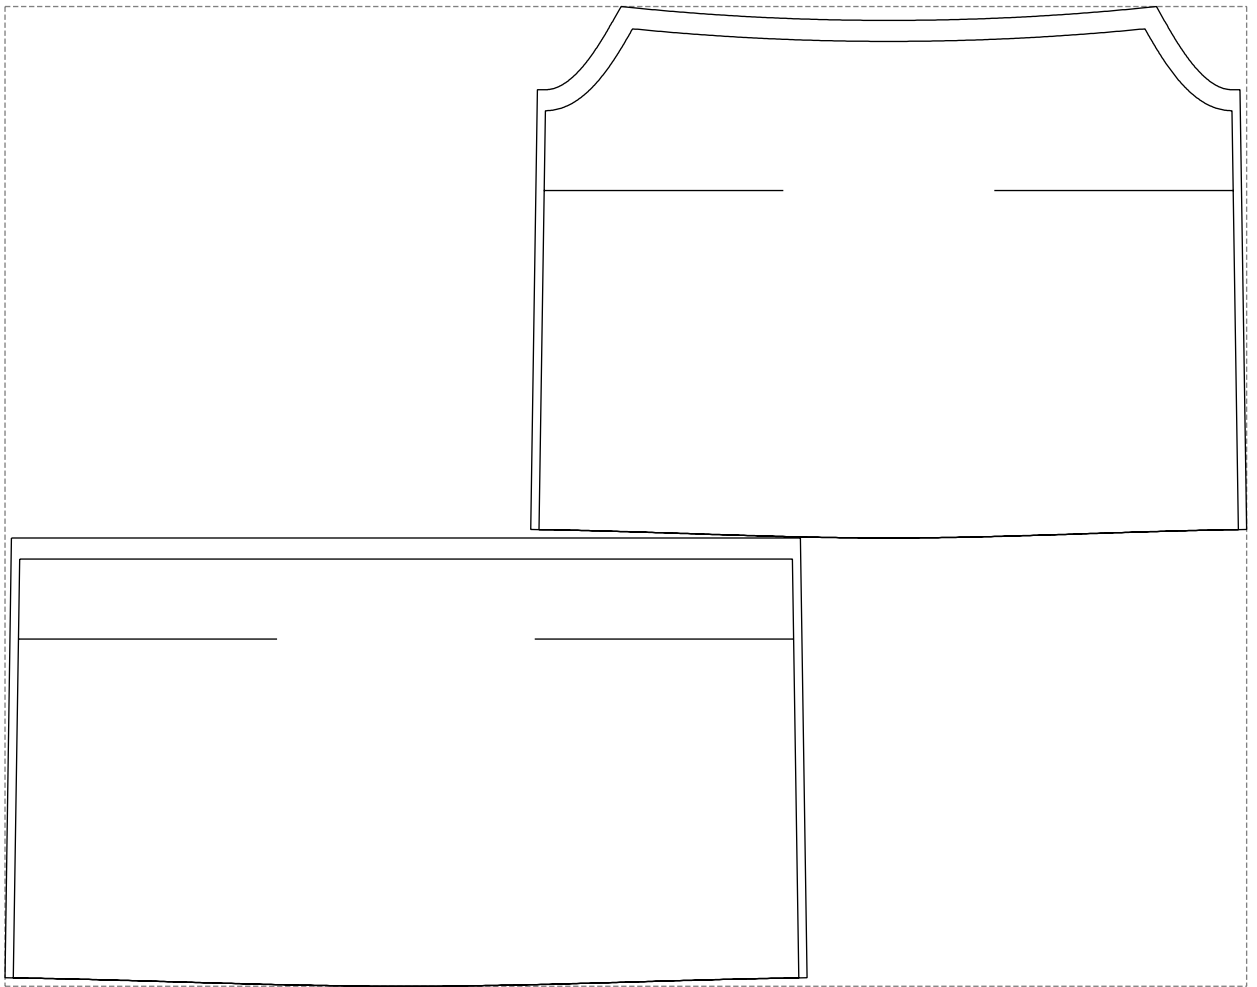

Not for print

Paper size: A4, size:1348.59 x1163.00 mm

# Example

size:1478.87 x1167.01 mm

Maneken =1 ver.0

rz\_1=170

rz\_16=108

rz\_17=92.5

rz\_18=89.2

rz\_19=116