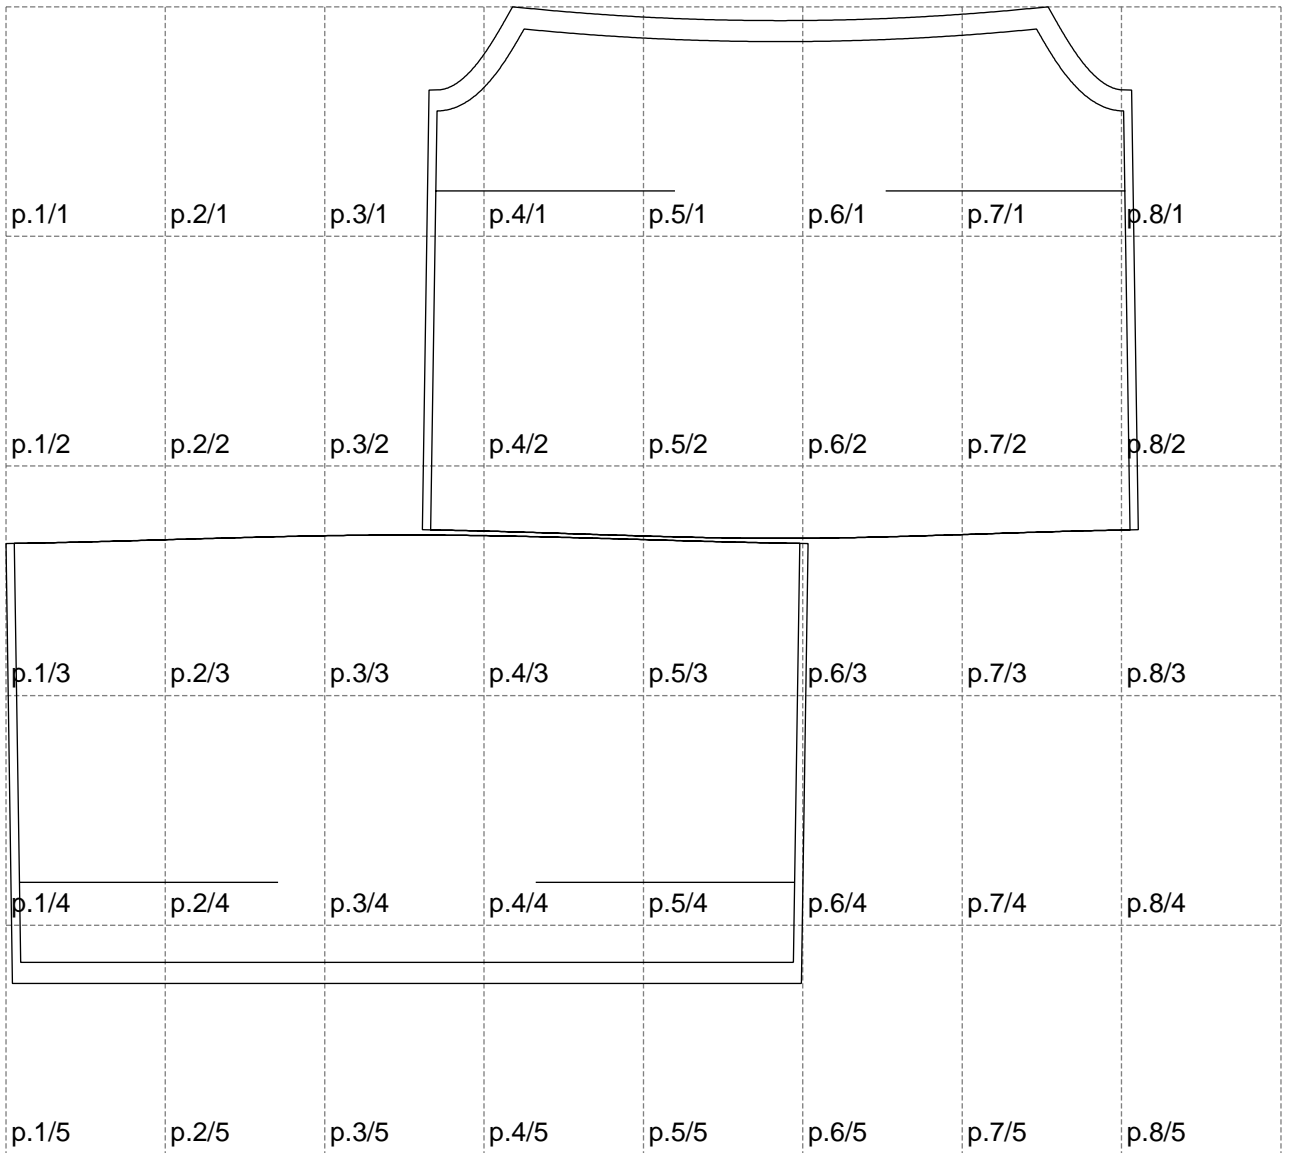

Not for print

Paper size: A4, size:1348.59 x1163.00 mm

# Example

size:1478.87 x1167.01 mm

Maneken =1 ver.0

rz\_1=170

rz\_16=108

rz\_17=92.5

rz\_18=89.2

rz\_19=116

rz\_20=113

---

. . . . .  
. . . . .  
. . . . .