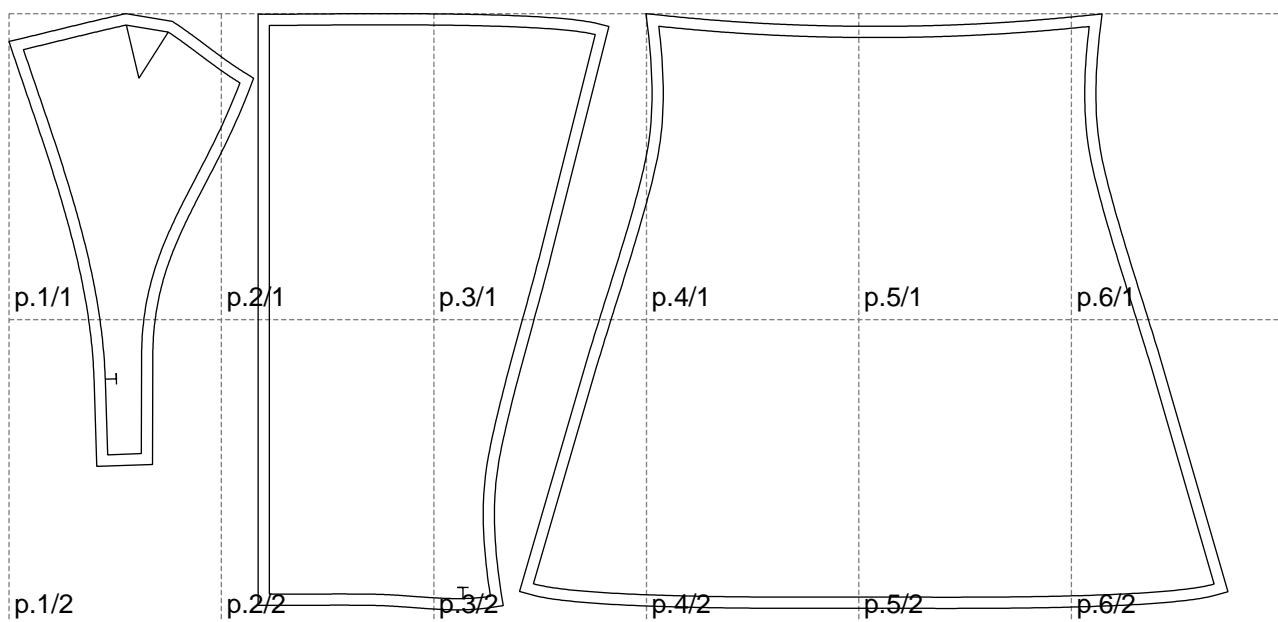

Not for print

Paper size: A4, size:1088.91 x532.43 mm

# Example

size:1489.00 x804.62 mm

Maneken =1 ver.0

rz\_1=170

rz\_16=88

rz\_17=75.6

rz\_18=67.6

rz\_19=96

rz\_20=94.6

---

. . . . .  
. . . . .  
. . . . .