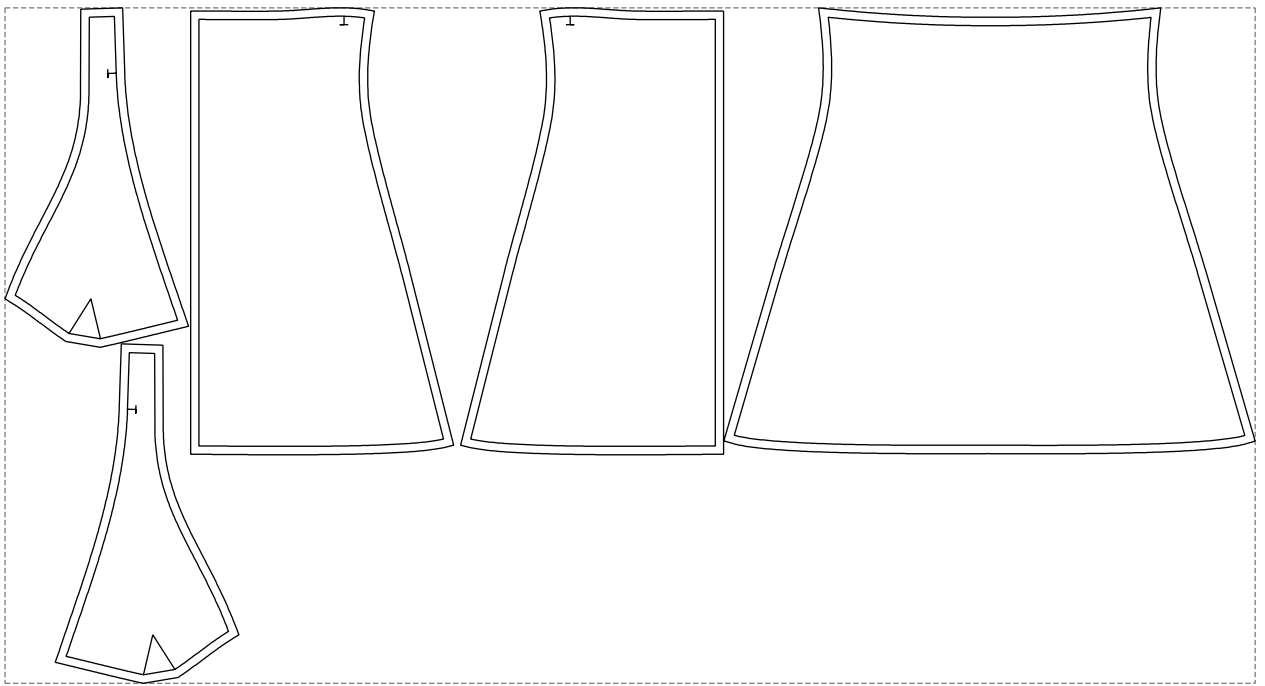

Not for print

Paper size: A4, size:1088.91 x532.43 mm

# Example

size:1489.00 x804.62 mm

Maneken =1 ver.0

rz\_1=170

rz\_16=88

rz\_17=75.6

rz\_18=67.6

rz\_19=96