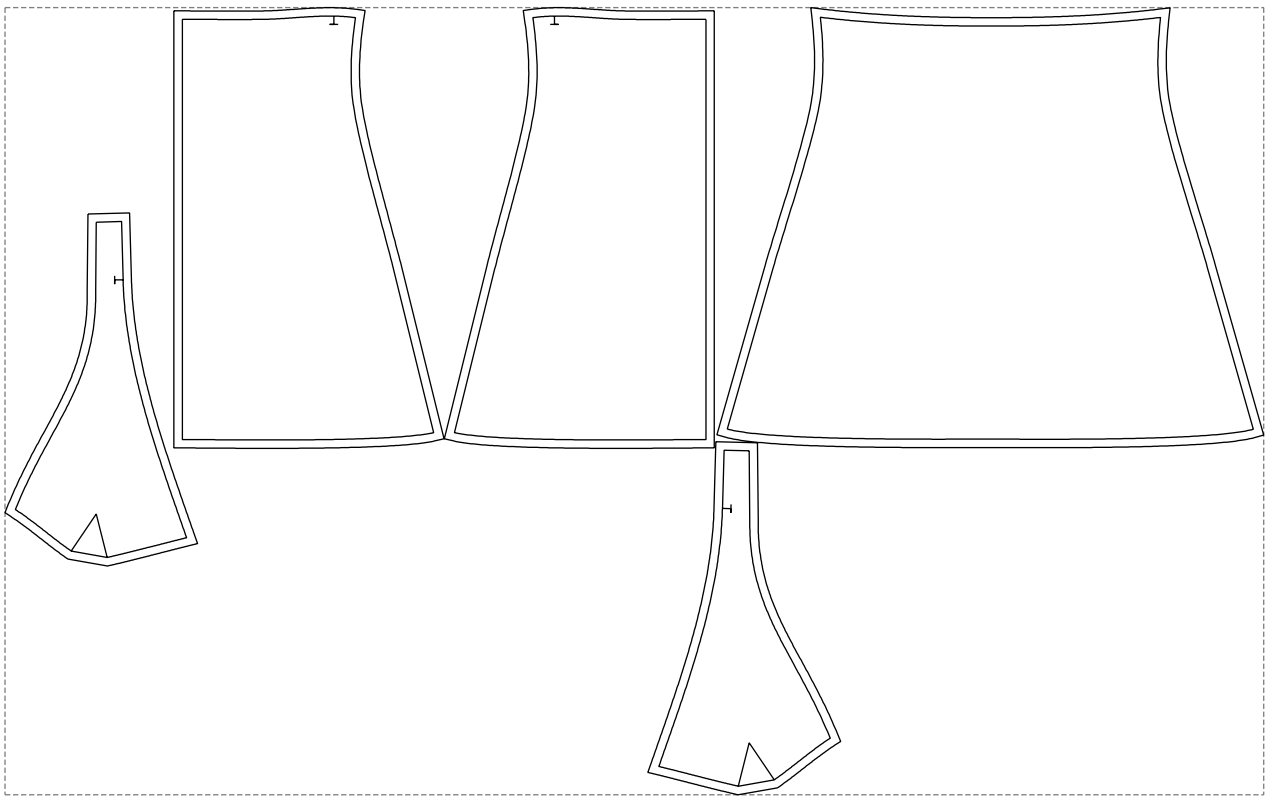

Not for print

Paper size: A4, size:1126.77 x524.95 mm

# Example

size:1499.00 x937.60 mm

Maneken =1 ver.0

rz\_1=170

rz\_16=92

rz\_17=78.8

rz\_18=71.8

rz\_19=100