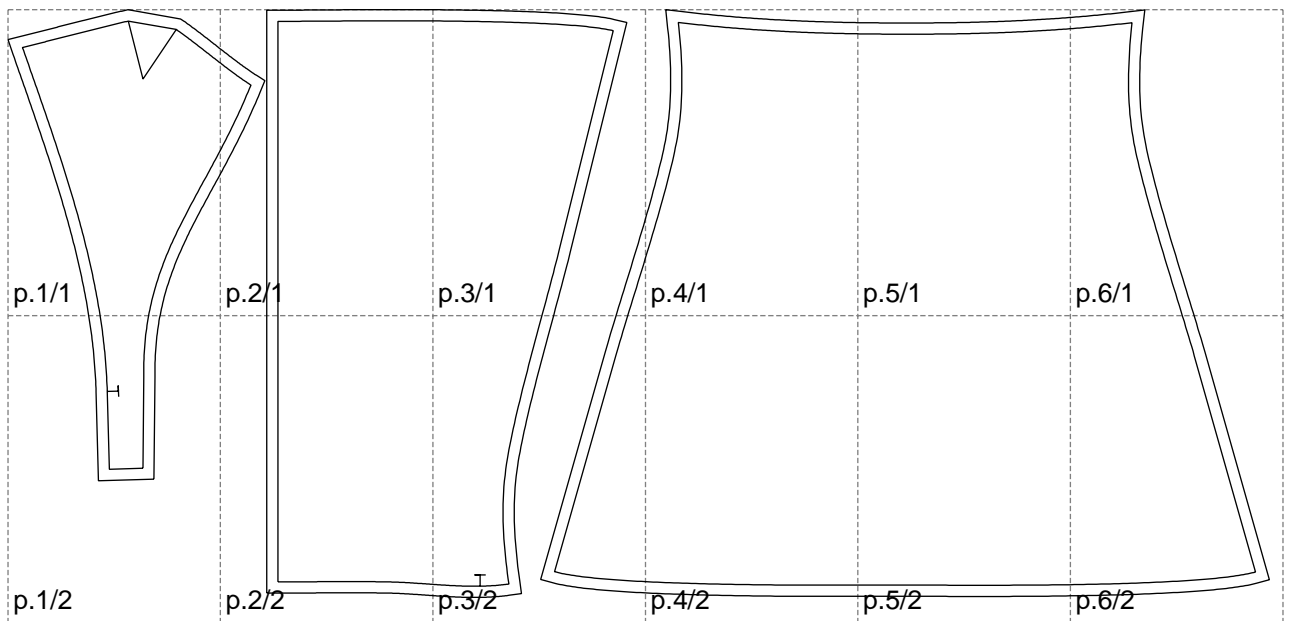

Not for print

Paper size: A4, size:1126.77 x524.95 mm

# Example

size:1499.00 x937.60 mm

Maneken =1 ver.0

rz\_1=170

rz\_16=92

rz\_17=78.8

rz\_18=71.8

rz\_19=100

rz\_20=98.1

---

. . . . .  
. . . . .  
. . . . .