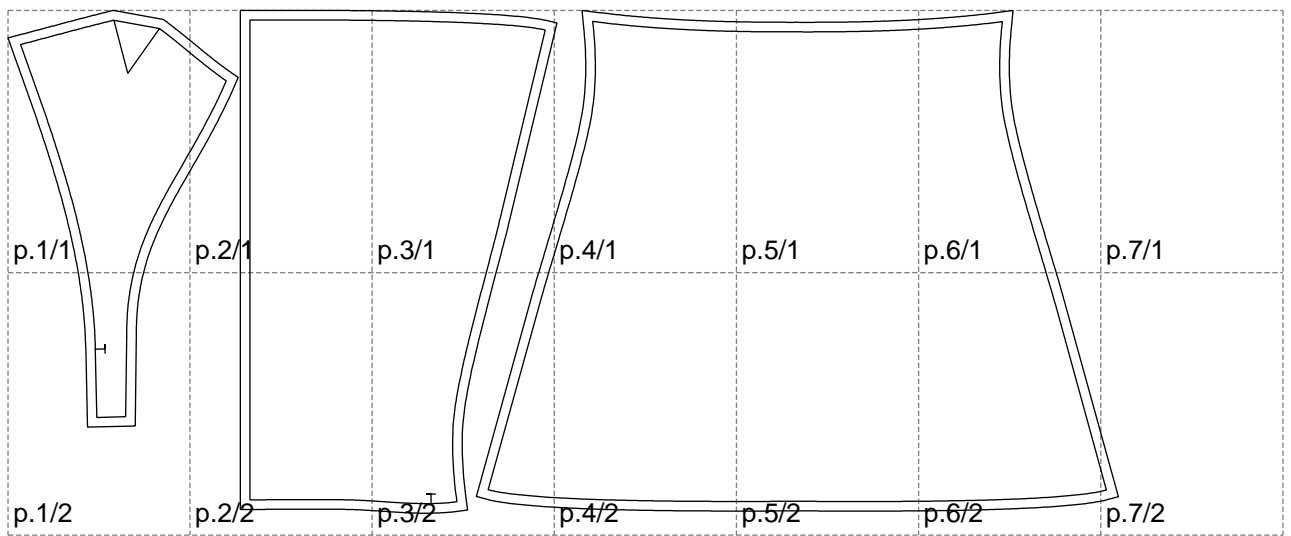

Not for print

Paper size: A4, size:1157.13 x523.94 mm

# Example

size:1337.73 x958.23 mm

Maneken =1 ver.0

rz\_1=170

rz\_16=96

rz\_17=82

rz\_18=76

rz\_19=104

rz\_20=101.8

---

. . . . .  
. . . . .  
. . . . .