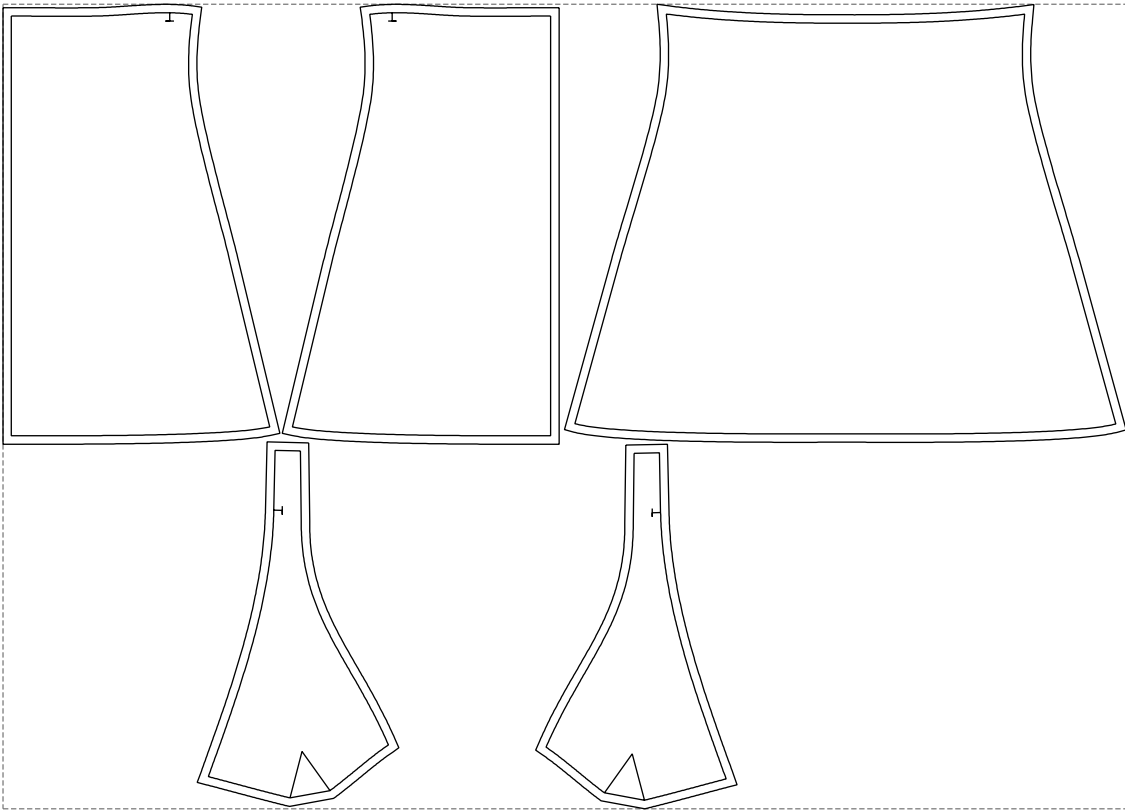

Not for print

Paper size: A4, size:1157.13 x523.94 mm

# Example

size:1337.73 x958.23 mm

Maneken =1 ver.0

rz\_1=170

rz\_16=96

rz\_17=82

rz\_18=76

rz\_19=104

rz\_20=101.8

---

. . . . .  
. . . . .  
. . . . .