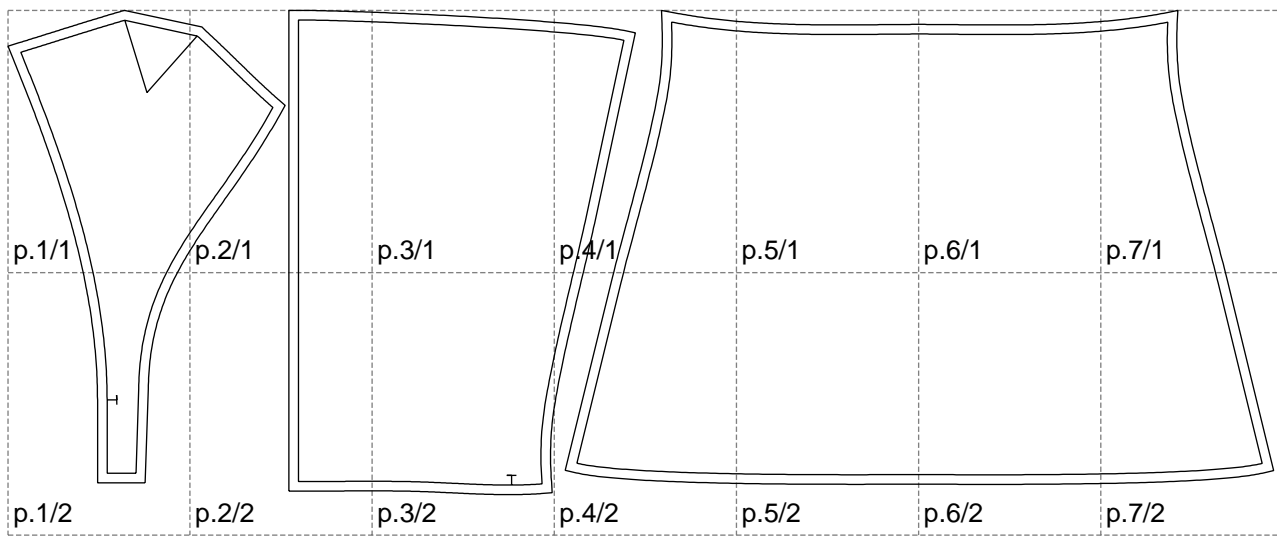

Not for print

Paper size: A4, size:1318.99 x504.58 mm

# Example

size:1468.79 x980.98 mm

Maneken =1 ver.0

rz\_1=170

rz\_16=112

rz\_17=96.2

rz\_18=94

rz\_19=120