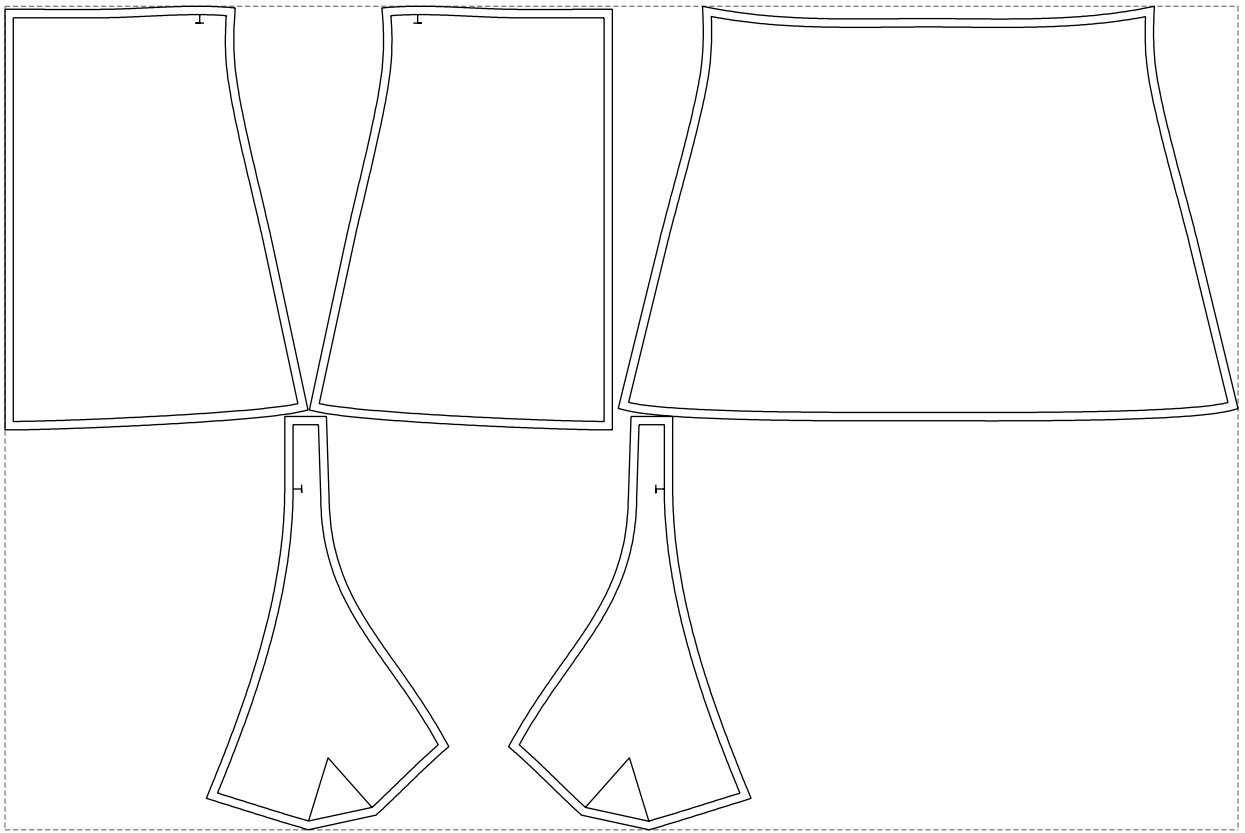

Not for print

Paper size: A4, size:1318.99 x504.58 mm

# Example

size:1468.79 x980.98 mm

Maneken =1 ver.0

rz\_1=170

rz\_16=112

rz\_17=96.2

rz\_18=94

rz\_19=120

rz\_20=117

---

. . . . .  
. . . . .  
. . . . .