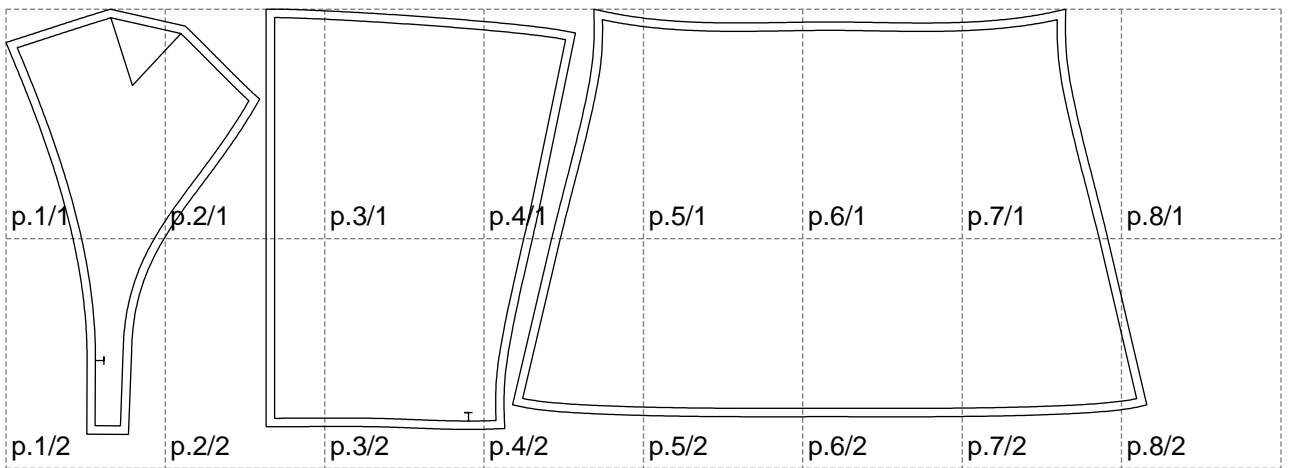

Not for print

Paper size: A4, size:1358.75 x506.27 mm

# Example

size:1499.00 x991.59 mm

Maneken =1 ver.0

rz\_1=170

rz\_16=116

rz\_17=100

rz\_18=98.8

rz\_19=124