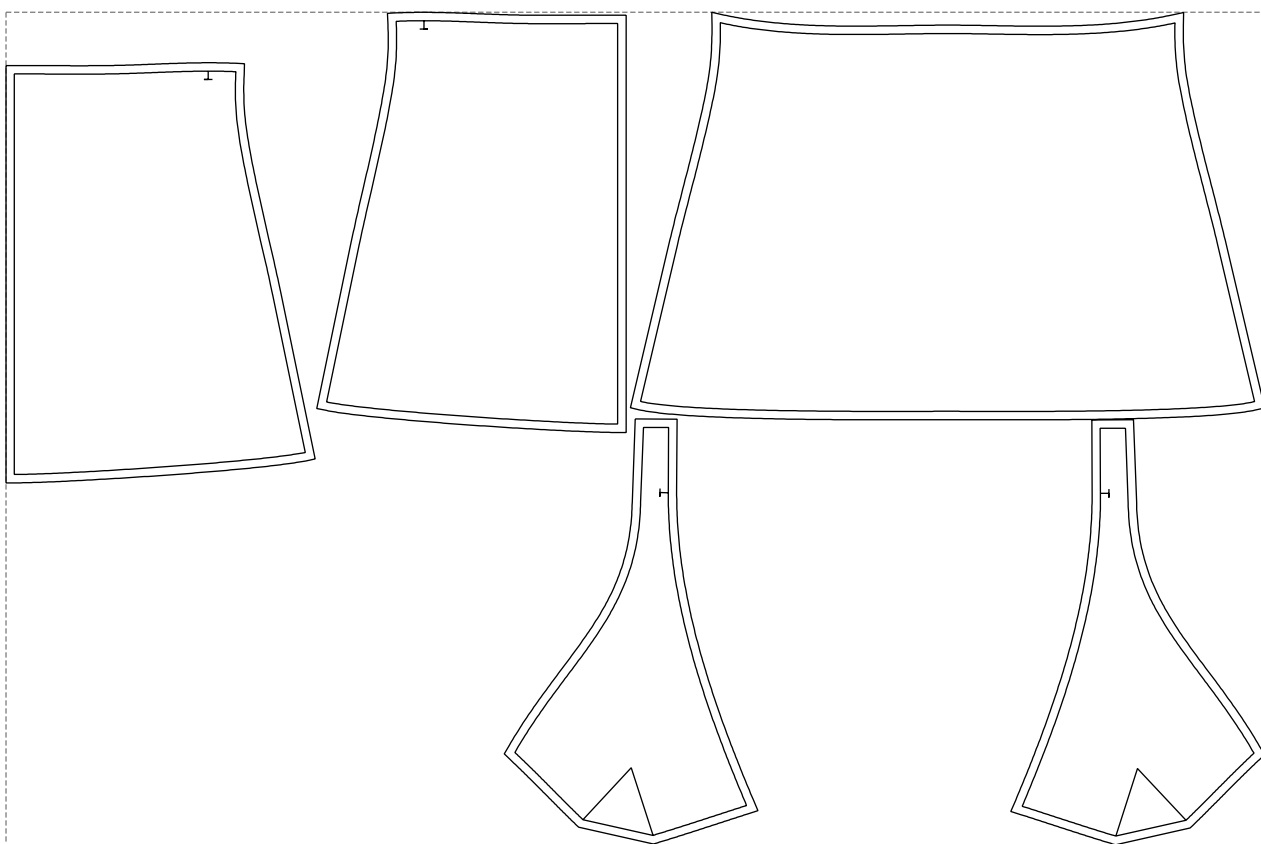

Not for print

Paper size: A4, size:1358.75 x506.27 mm

# Example

size:1499.00 x991.59 mm

Maneken =1 ver.0

rz\_1=170

rz\_16=116

rz\_17=100

rz\_18=98.8

rz\_19=124