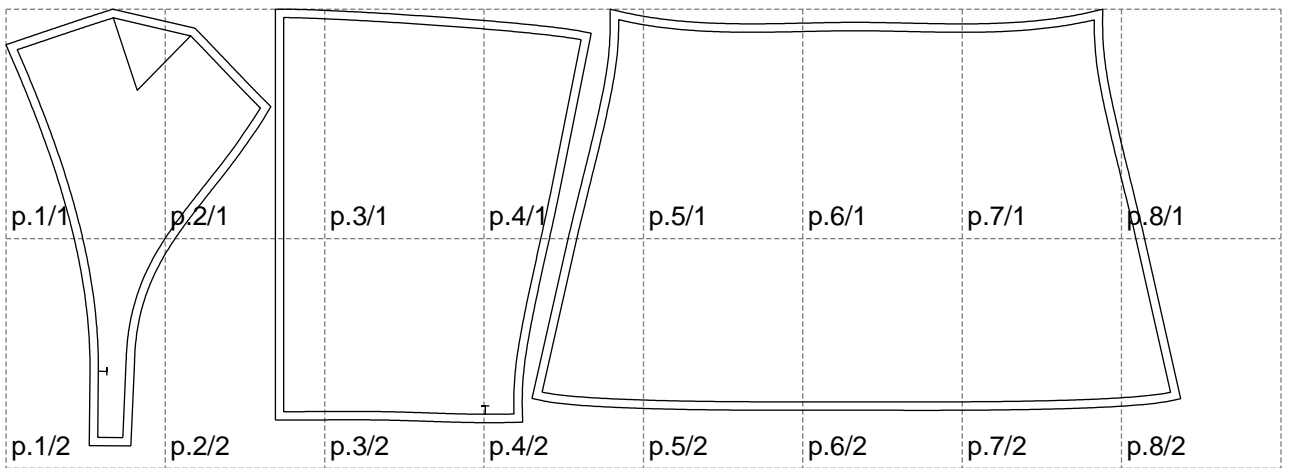

Not for print

Paper size: A4, size:1399.00 x520.22 mm

# Example

size:1499.00 x1008.54 mm

Maneken =1 ver.0

rz\_1=170

rz\_16=120

rz\_17=104

rz\_18=103.6

rz\_19=128

rz\_20=125.1

---

. . . . .  
. . . . .  
. . . . .