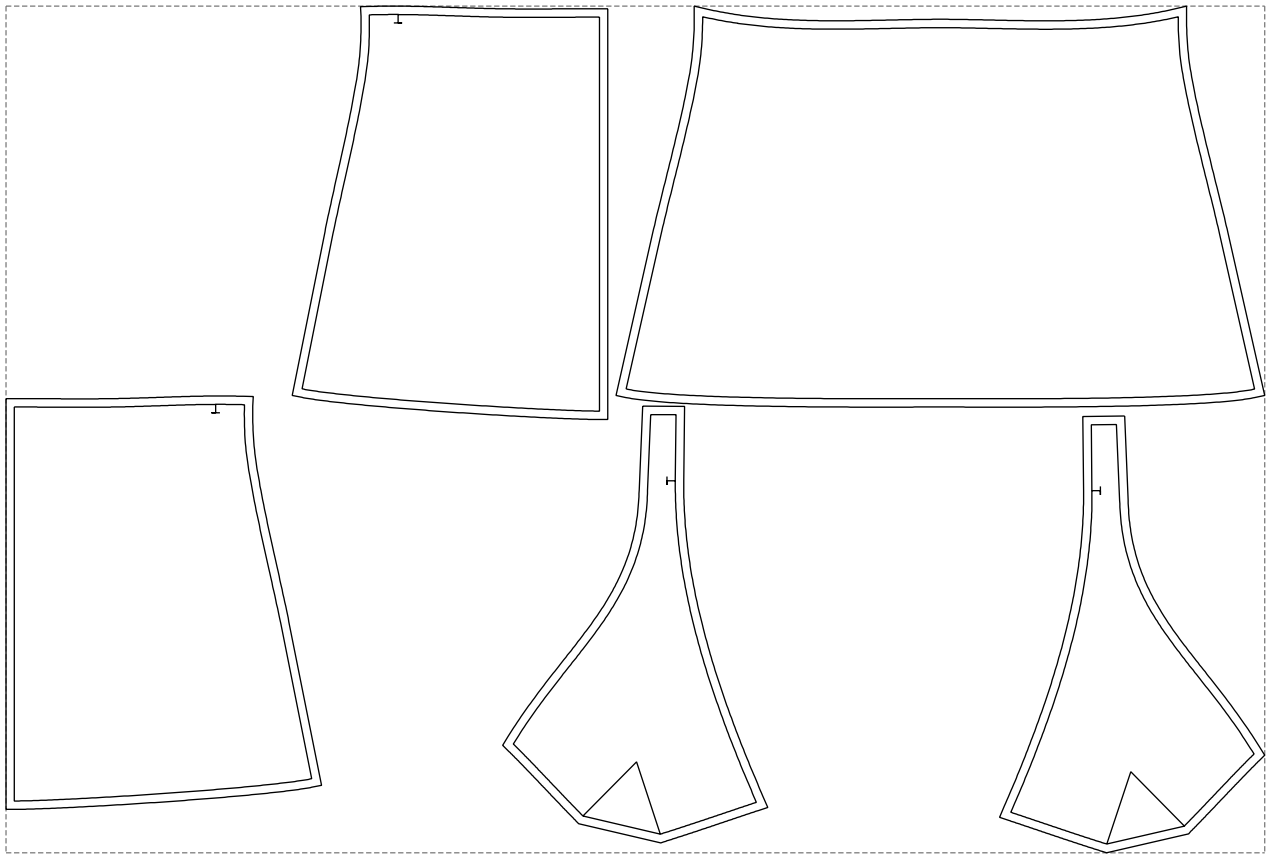

Not for print

Paper size: A4, size:1399.00 x520.22 mm

# Example

size:1499.00 x1008.54 mm

Maneken =1 ver.0

rz\_1=170

rz\_16=120

rz\_17=104

rz\_18=103.6

rz\_19=128

rz\_20=125.1

---

. . . . .  
. . . . .  
. . . . .