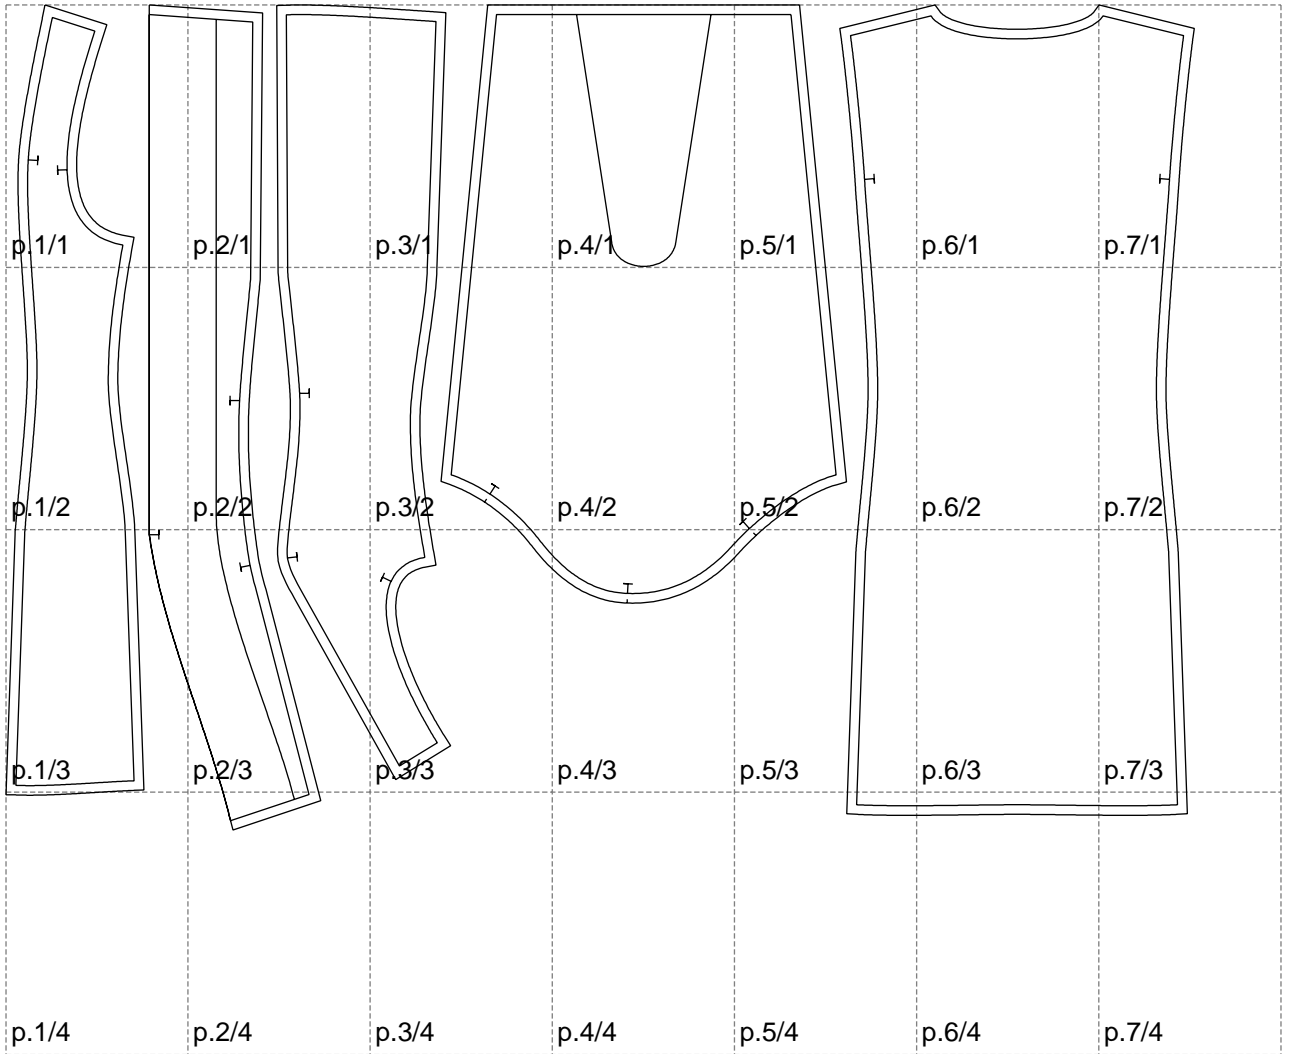

Not for print

Paper size: A4, size:1238.33 x859.76 mm

# Example

size:1408.46 x1489.22 mm

Maneken =1 ver.0

rz\_1=170

rz\_16=92

rz\_17=78.8

rz\_18=71.8

rz\_19=100

rz\_20=98.1

---

. . . . .  
. . . . .  
. . . . .