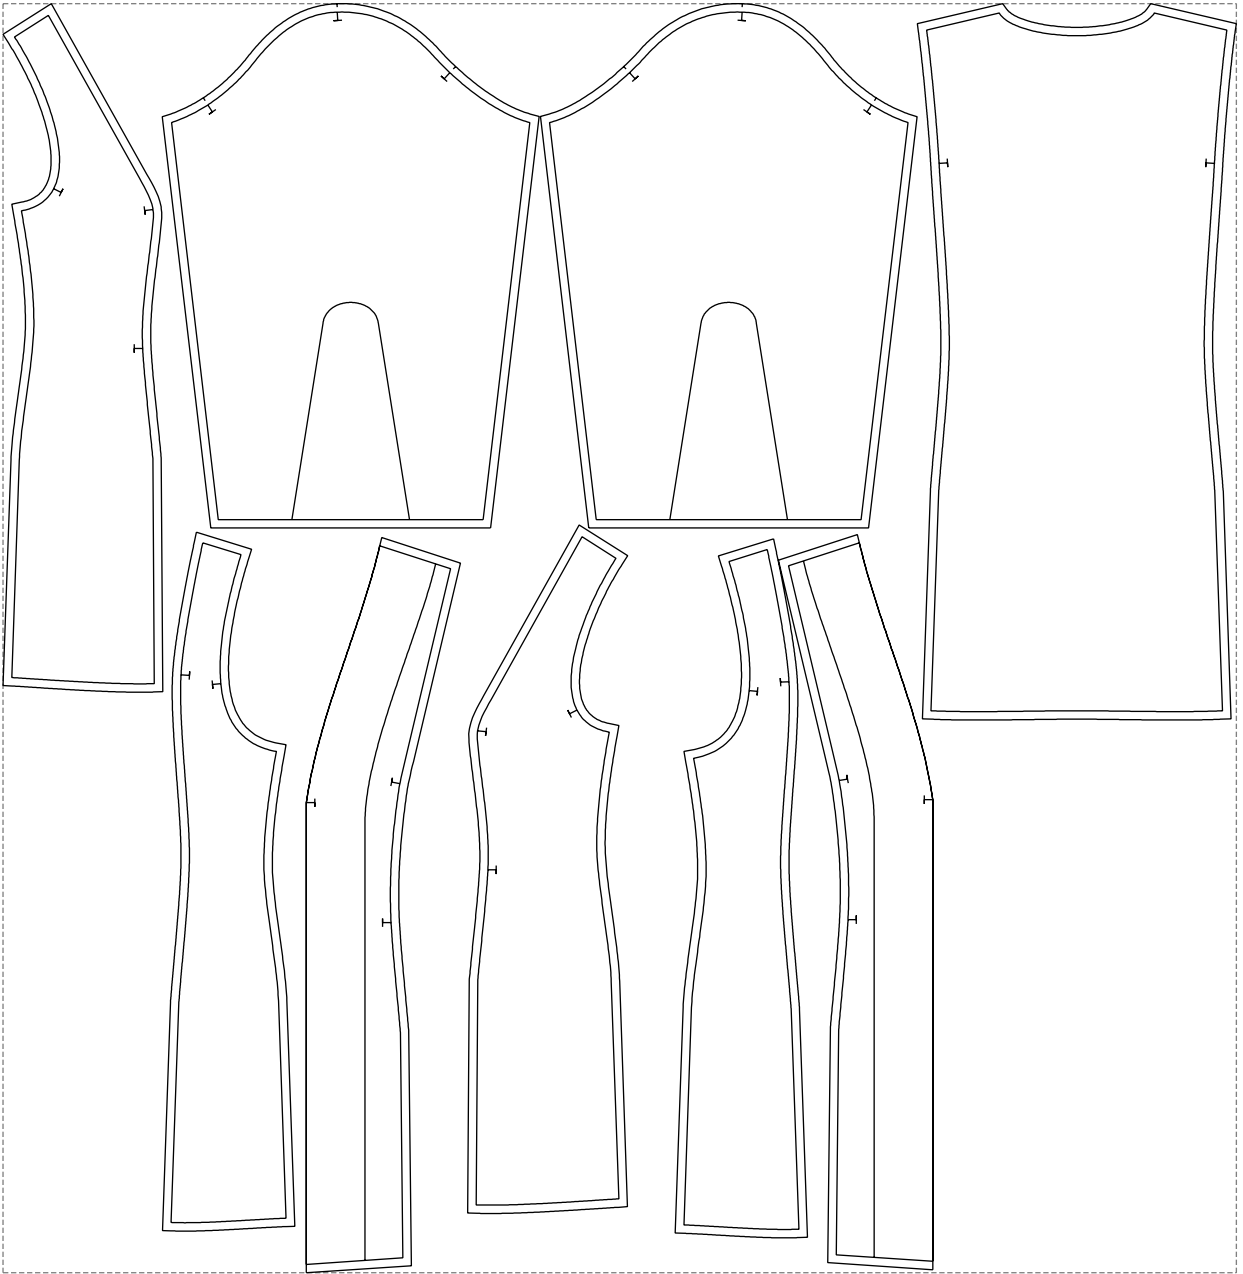

# Example

size:1468.80 x1511.76 mm

Maneken =1 ver.0

rz\_1=170

rz\_16=100

rz\_17=85.4

rz\_18=80.2

rz\_19=108

rz\_20=105.4

---

. . . . .  
. . . . .  
. . . . .