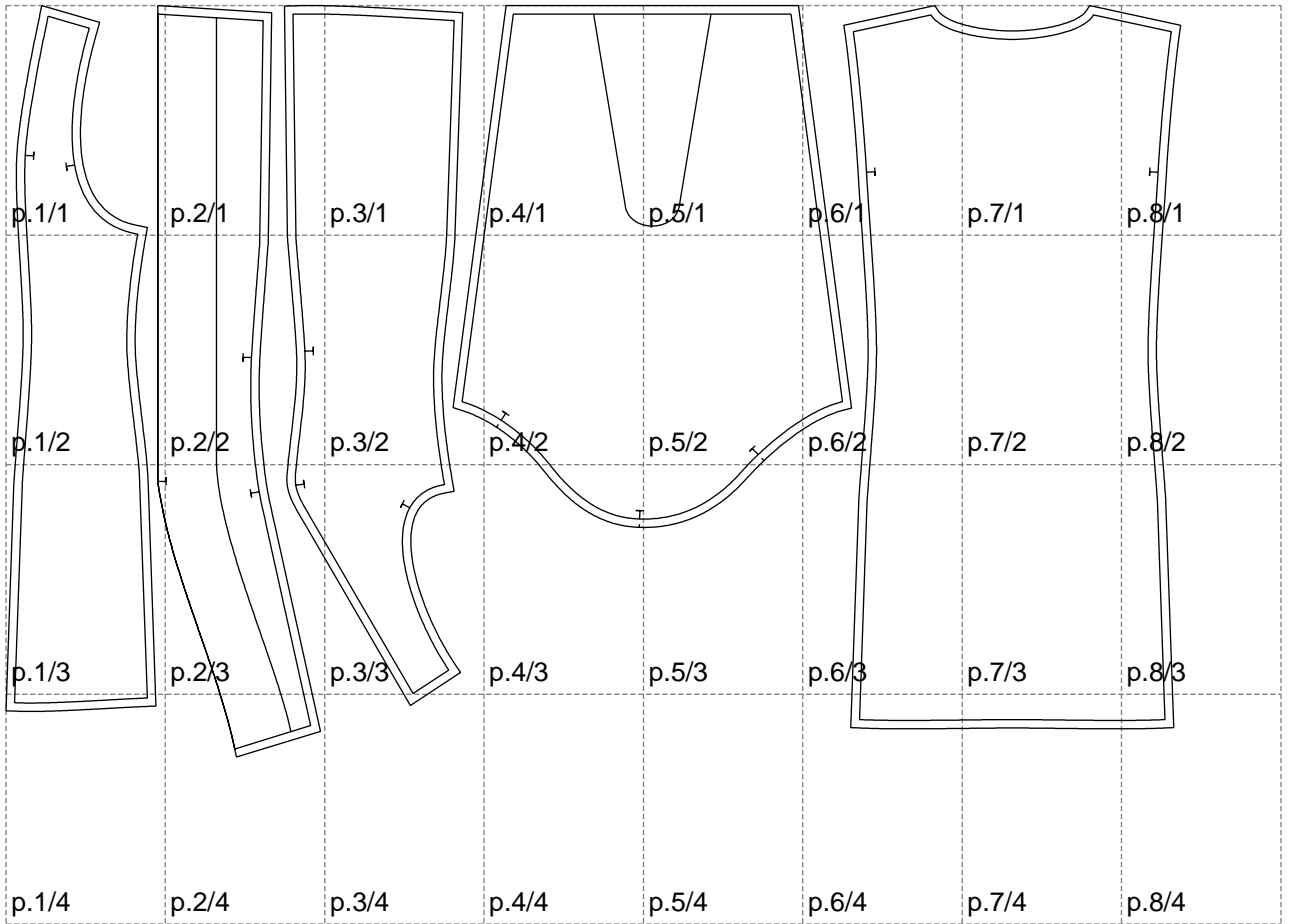

Not for print

Paper size: A4, size:1399.00 x894.92 mm

# Example

size:1499.00 x1712.85 mm

Maneken =1 ver.0

rz\_1=170

rz\_16=112

rz\_17=96.2

rz\_18=94

rz\_19=120

rz\_20=117

---

. . . . .  
. . . . .  
. . . . .