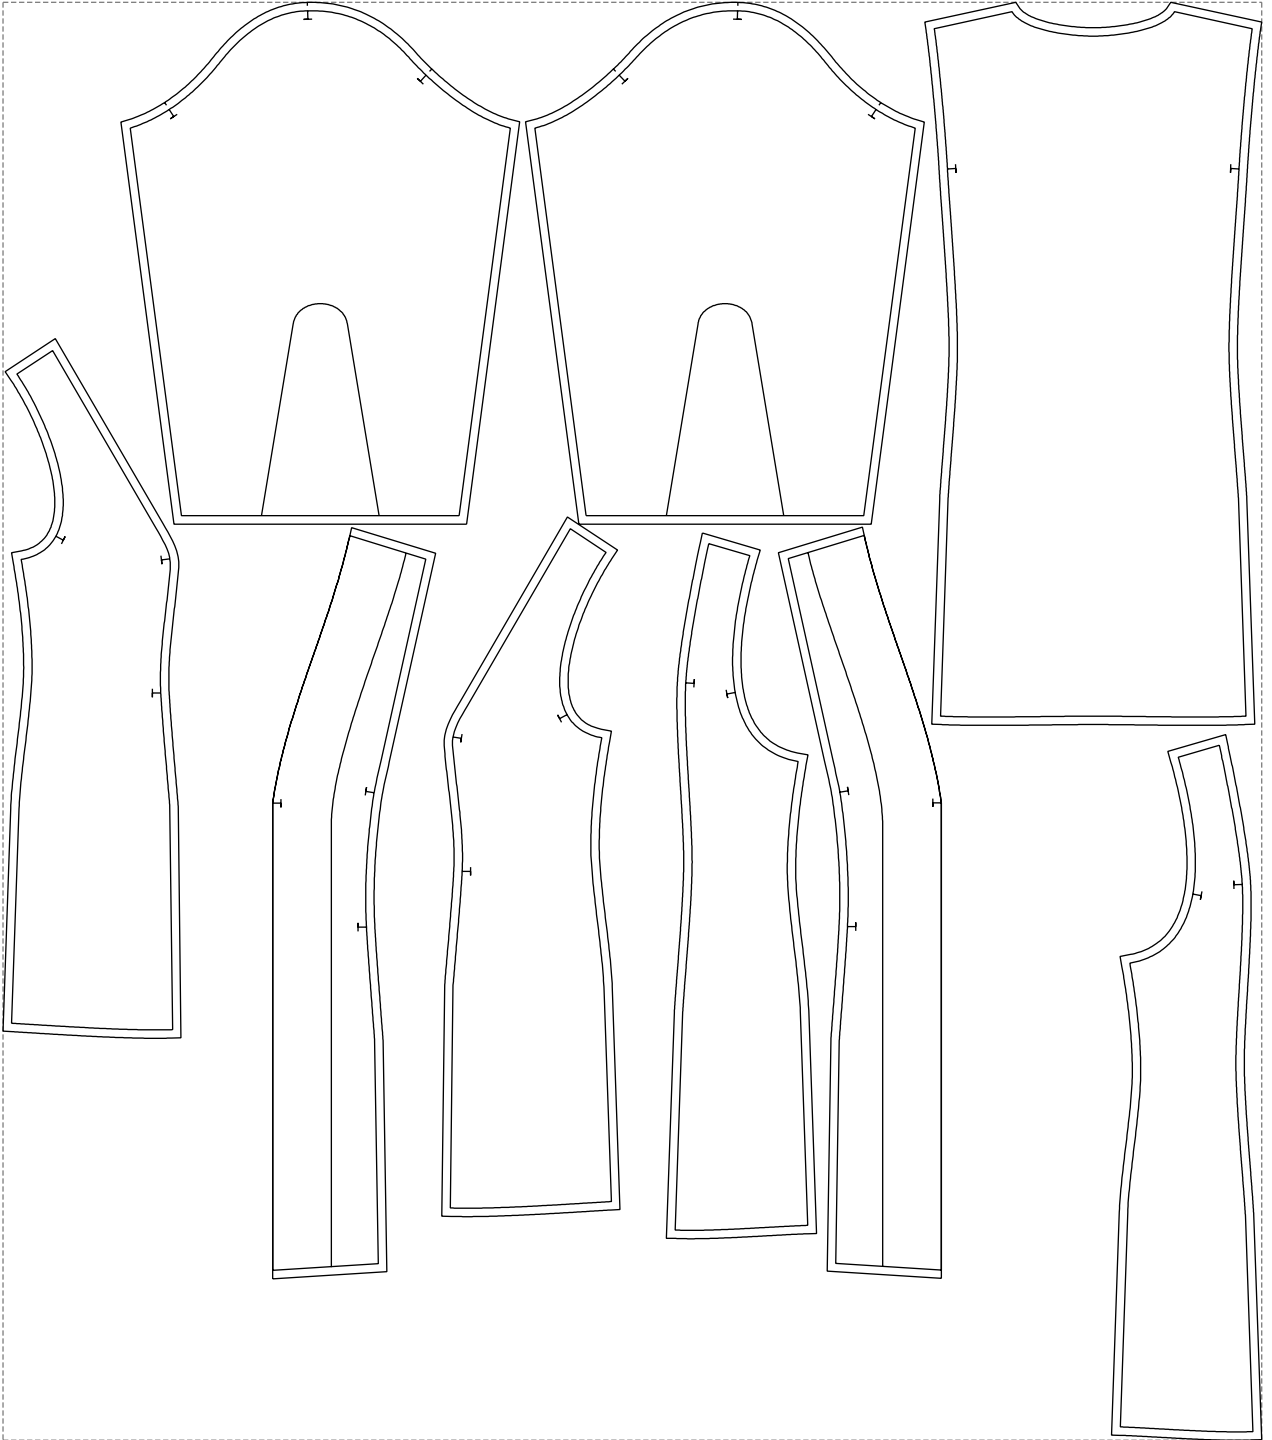

# Example

size:1499.00 x1712.85 mm

Maneken =1 ver.0

rz\_1=170

rz\_16=112

rz\_17=96.2

rz\_18=94

rz\_19=120