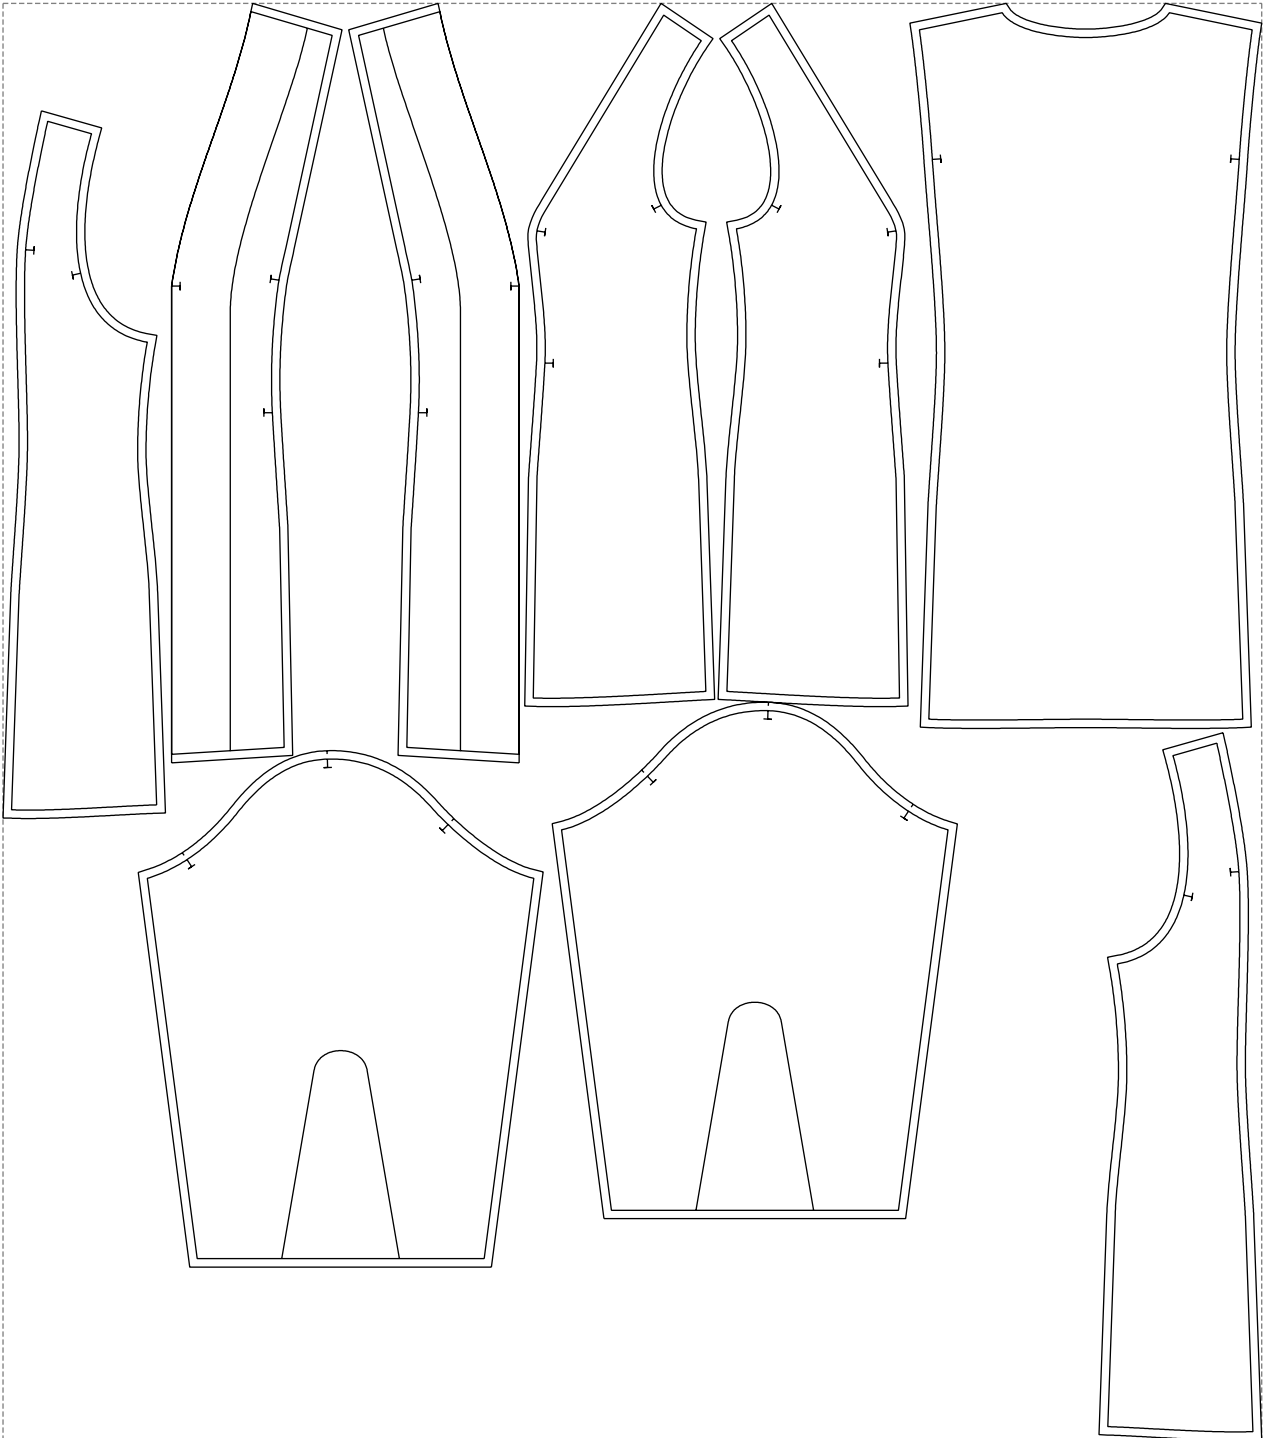

# Example

size:1499.00 x1711.72 mm

Maneken =1 ver.0

rz\_1=170

rz\_16=120

rz\_17=104

rz\_18=103.6

rz\_19=128