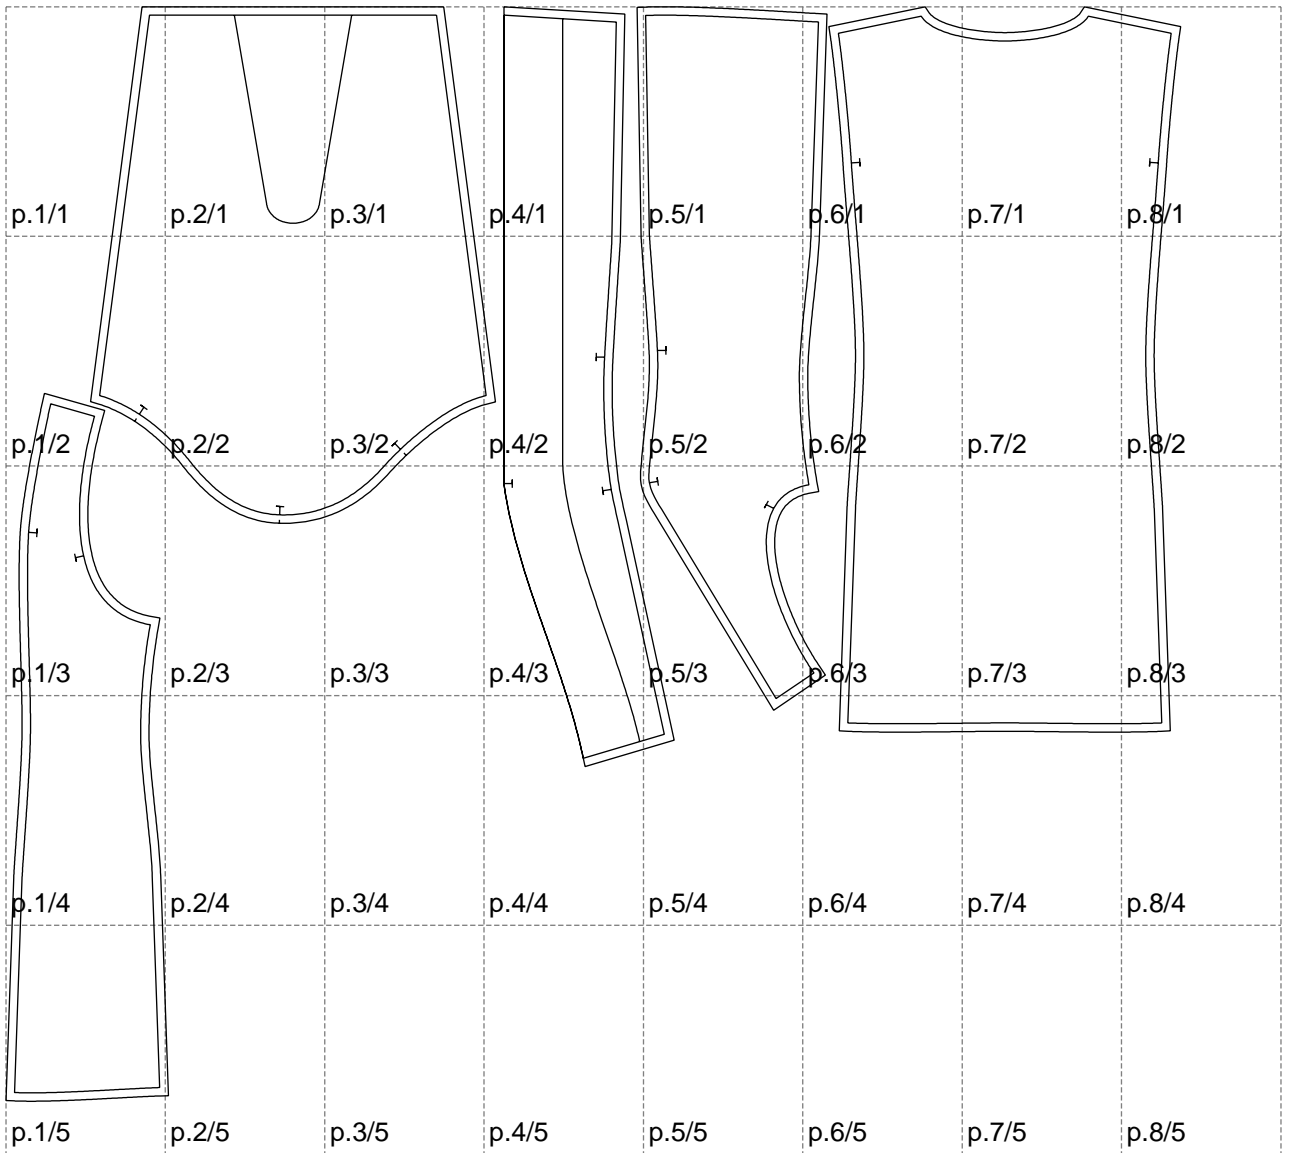

Not for print

Paper size: A4, size:1399.00 x1303.28 mm

# Example

size:1499.00 x1711.72 mm

Maneken =1 ver.0

rz\_1=170

rz\_16=120

rz\_17=104

rz\_18=103.6

rz\_19=128

rz\_20=125.1

---

. . . . .  
. . . . .  
. . . . .