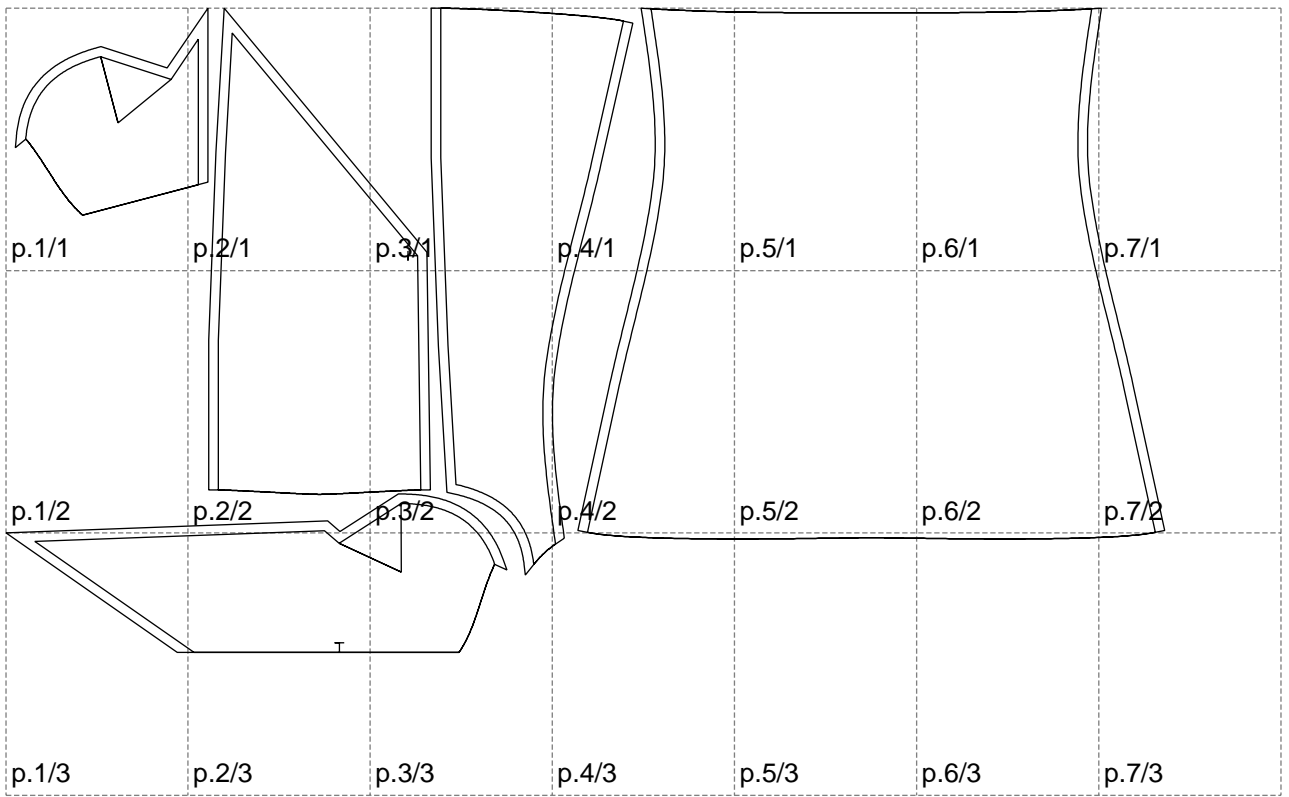

Not for print

Paper size: A4, size:1207.50 x671.21 mm

# Example

size:1499.00 x683.26 mm

Maneken =1 ver.0

rz\_1=170

rz\_16=96

rz\_17=82

rz\_18=76

rz\_19=104

rz\_20=101.8

---

. . . . .  
. . . . .  
. . . . .