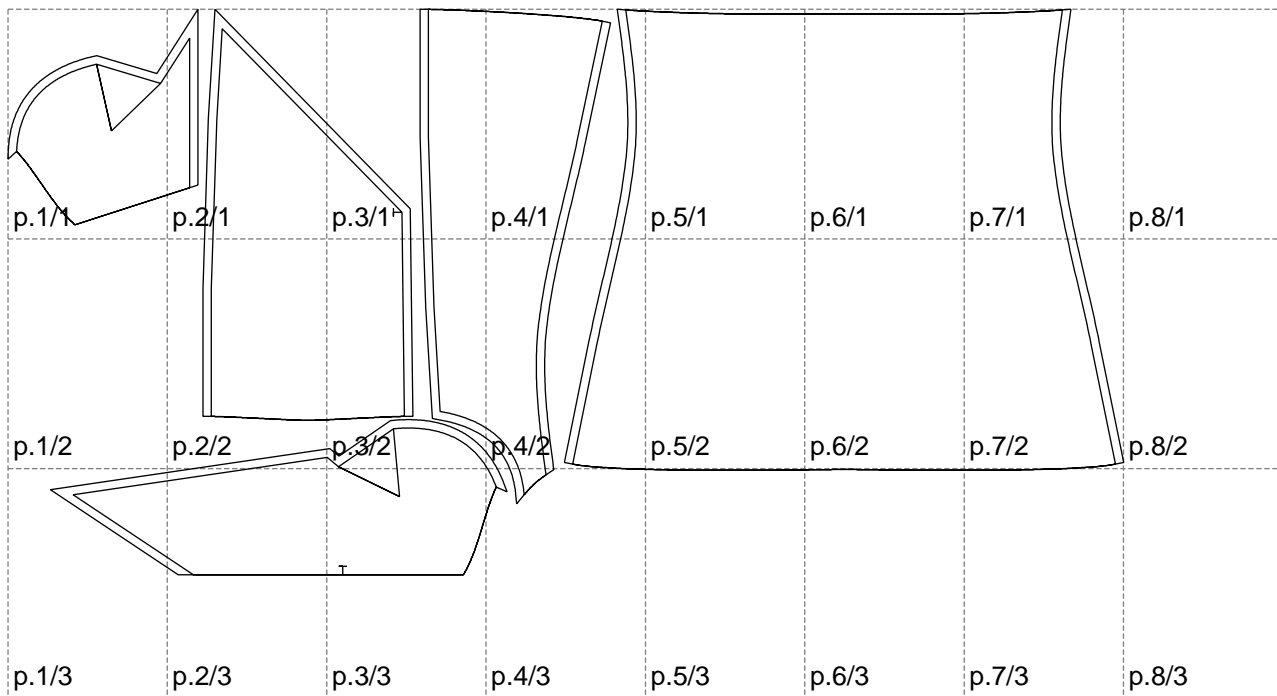

Not for print

Paper size: A4, size:1328.84 x673.24 mm

# Example

size:1388.20 x749.30 mm

Maneken =1 ver.0

rz\_1=170

rz\_16=108

rz\_17=92.5

rz\_18=89.2

rz\_19=116