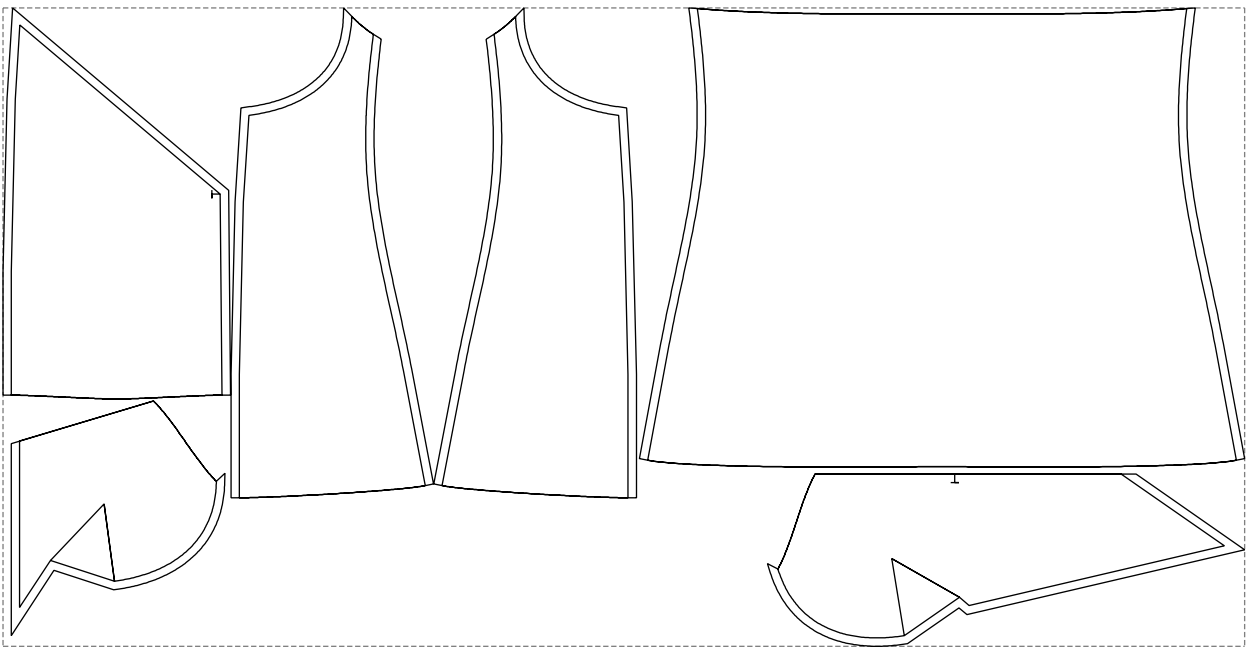

# Example

size:1478.87 x760.45 mm

Maneken =1 ver.0

rz\_1=170

rz\_16=120

rz\_17=104

rz\_18=103.6

rz\_19=128