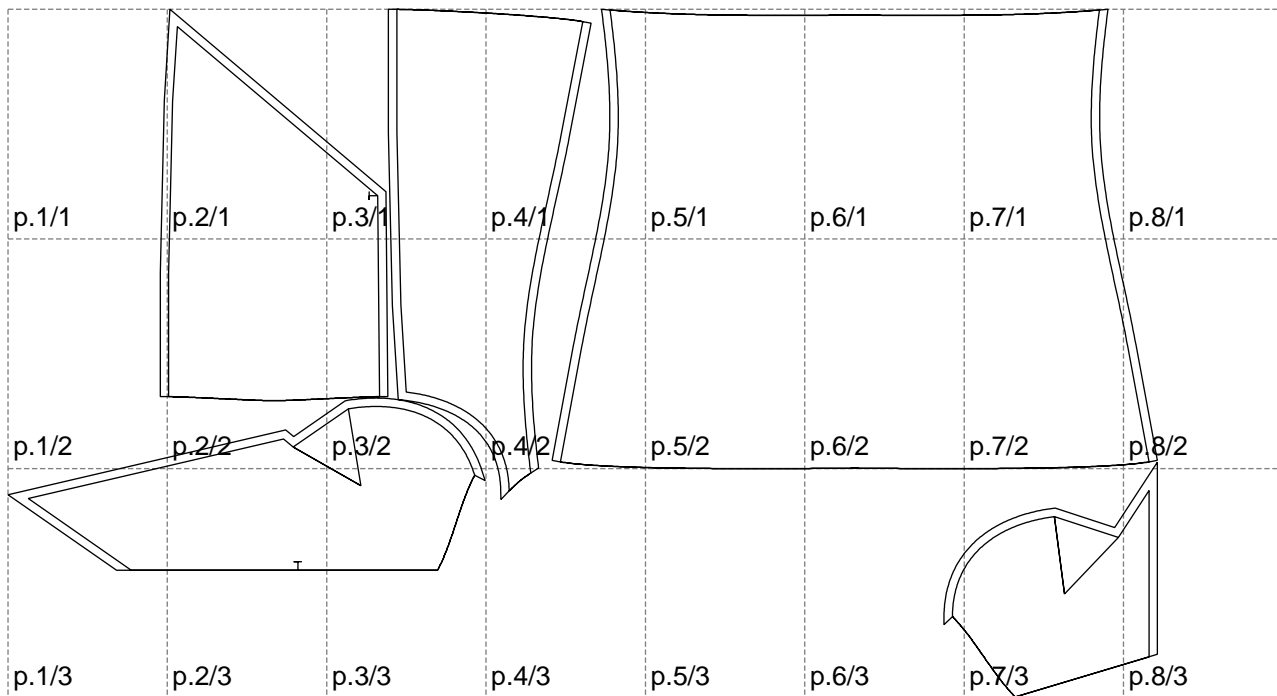

Not for print

Paper size: A4, size:1368.98 x818.68 mm

# Example

size:1478.87 x760.45 mm

Maneken =1 ver.0

rz\_1=170

rz\_16=120

rz\_17=104

rz\_18=103.6

rz\_19=128

rz\_20=125.1

---

. . . . .  
. . . . .  
. . . . .