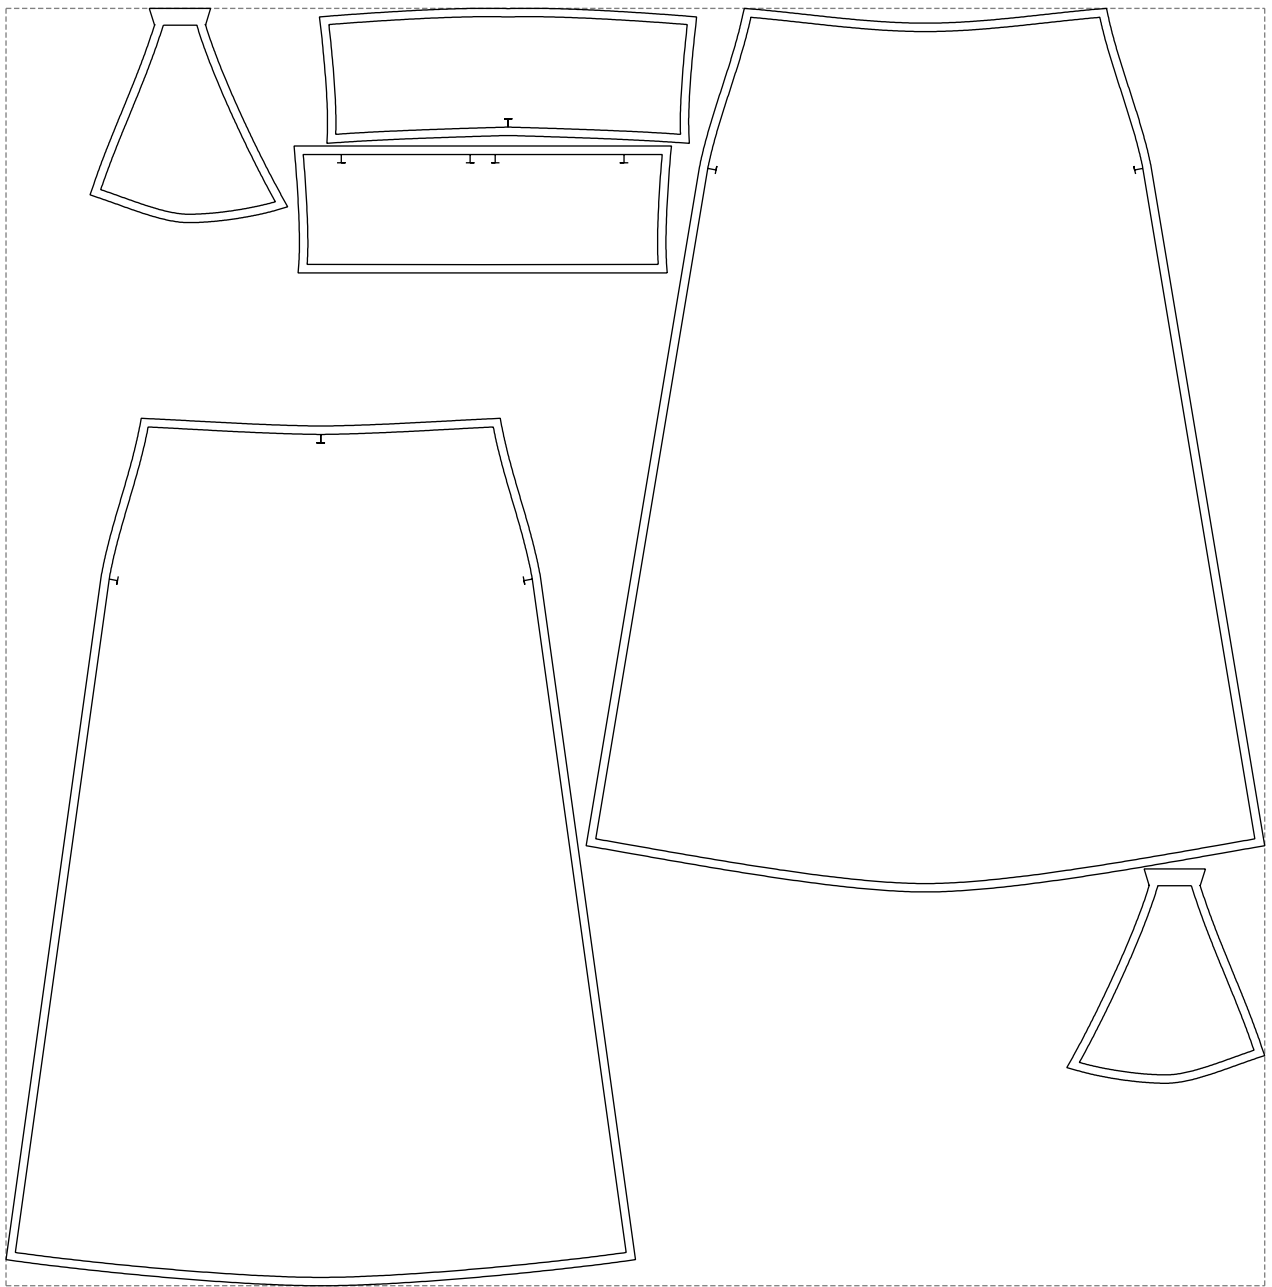

Not for print

Paper size: A4, size:1399.00 x2030.06 mm

# Example

size:1499.00 x1521.75 mm

Maneken =1 ver.0

rz\_1=170

rz\_16=96

rz\_17=82

rz\_18=76

rz\_19=104

rz\_20=101.8

---

. . . . .  
. . . . .  
. . . . .