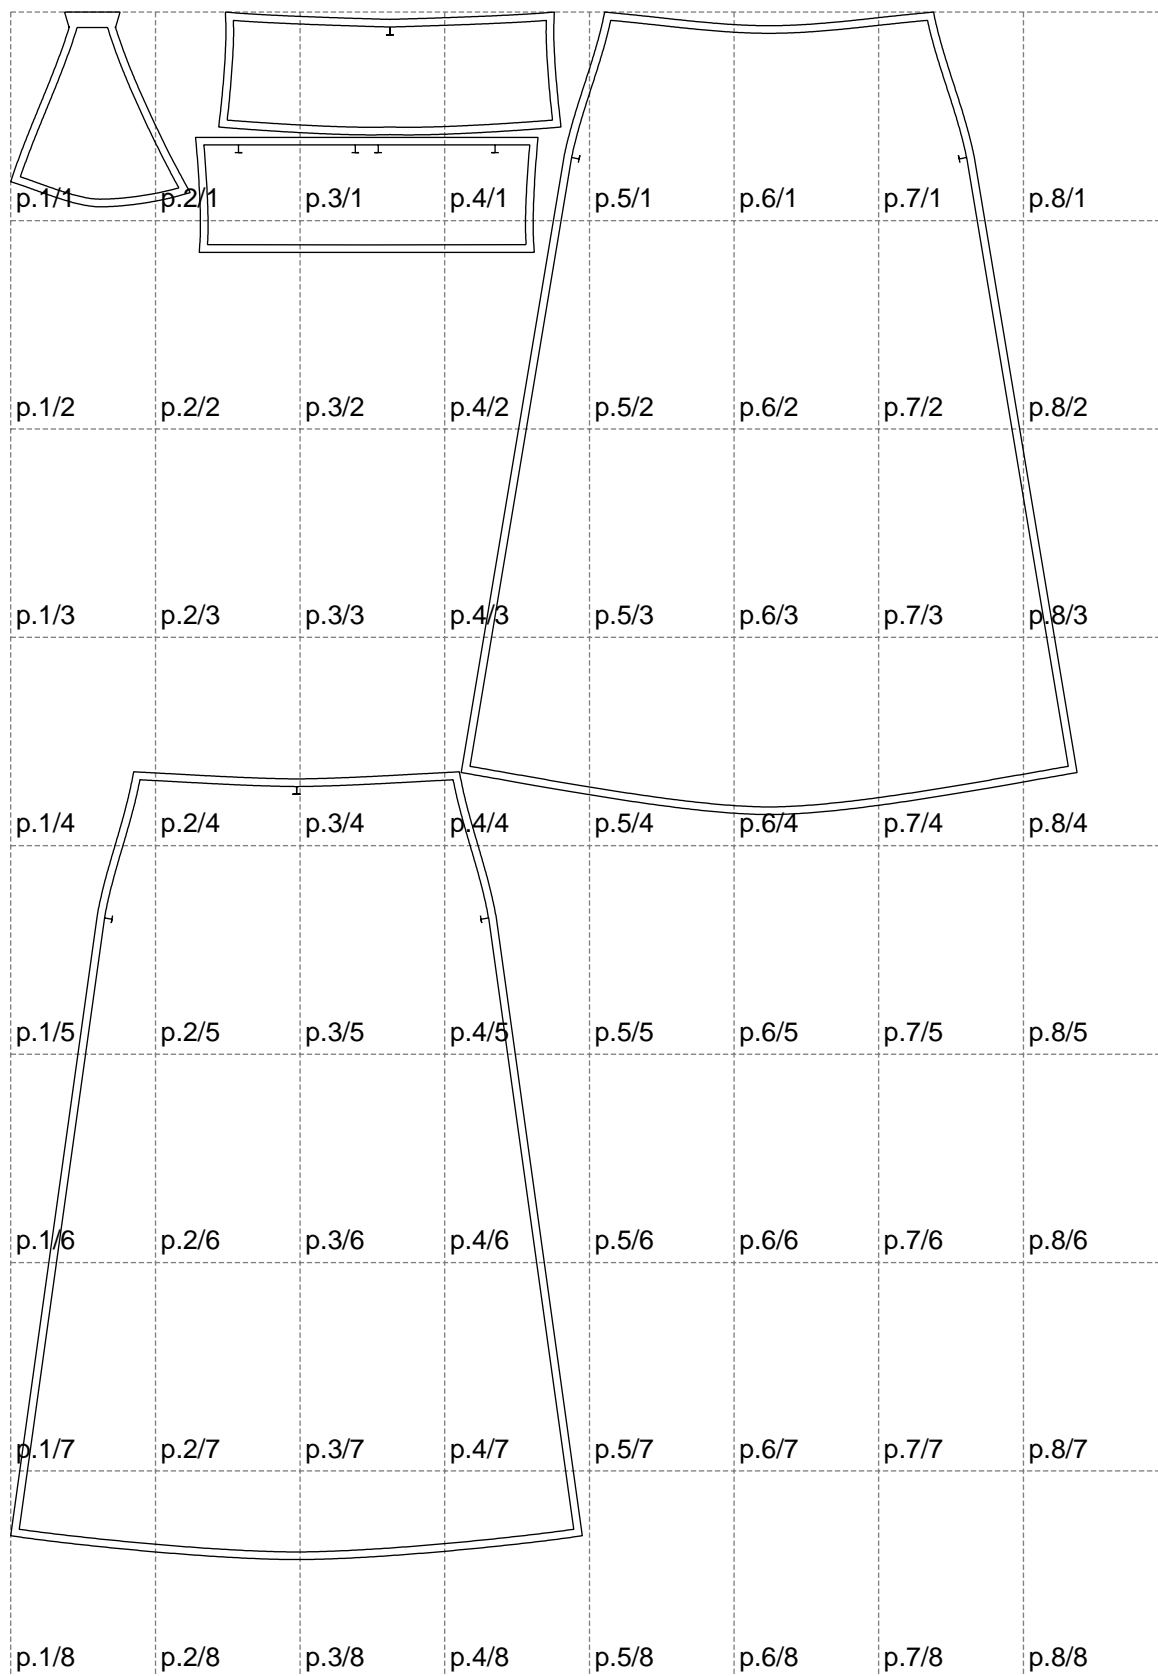

Not for print

Paper size: A4, size:1399.00 x2030.06 mm

# Example

size:1499.00 x1521.75 mm

Maneken =1 ver.0

rz\_1=170

rz\_16=96

rz\_17=82

rz\_18=76

rz\_19=104

rz\_20=101.8

---

. . . . .  
. . . . .  
. . . . .