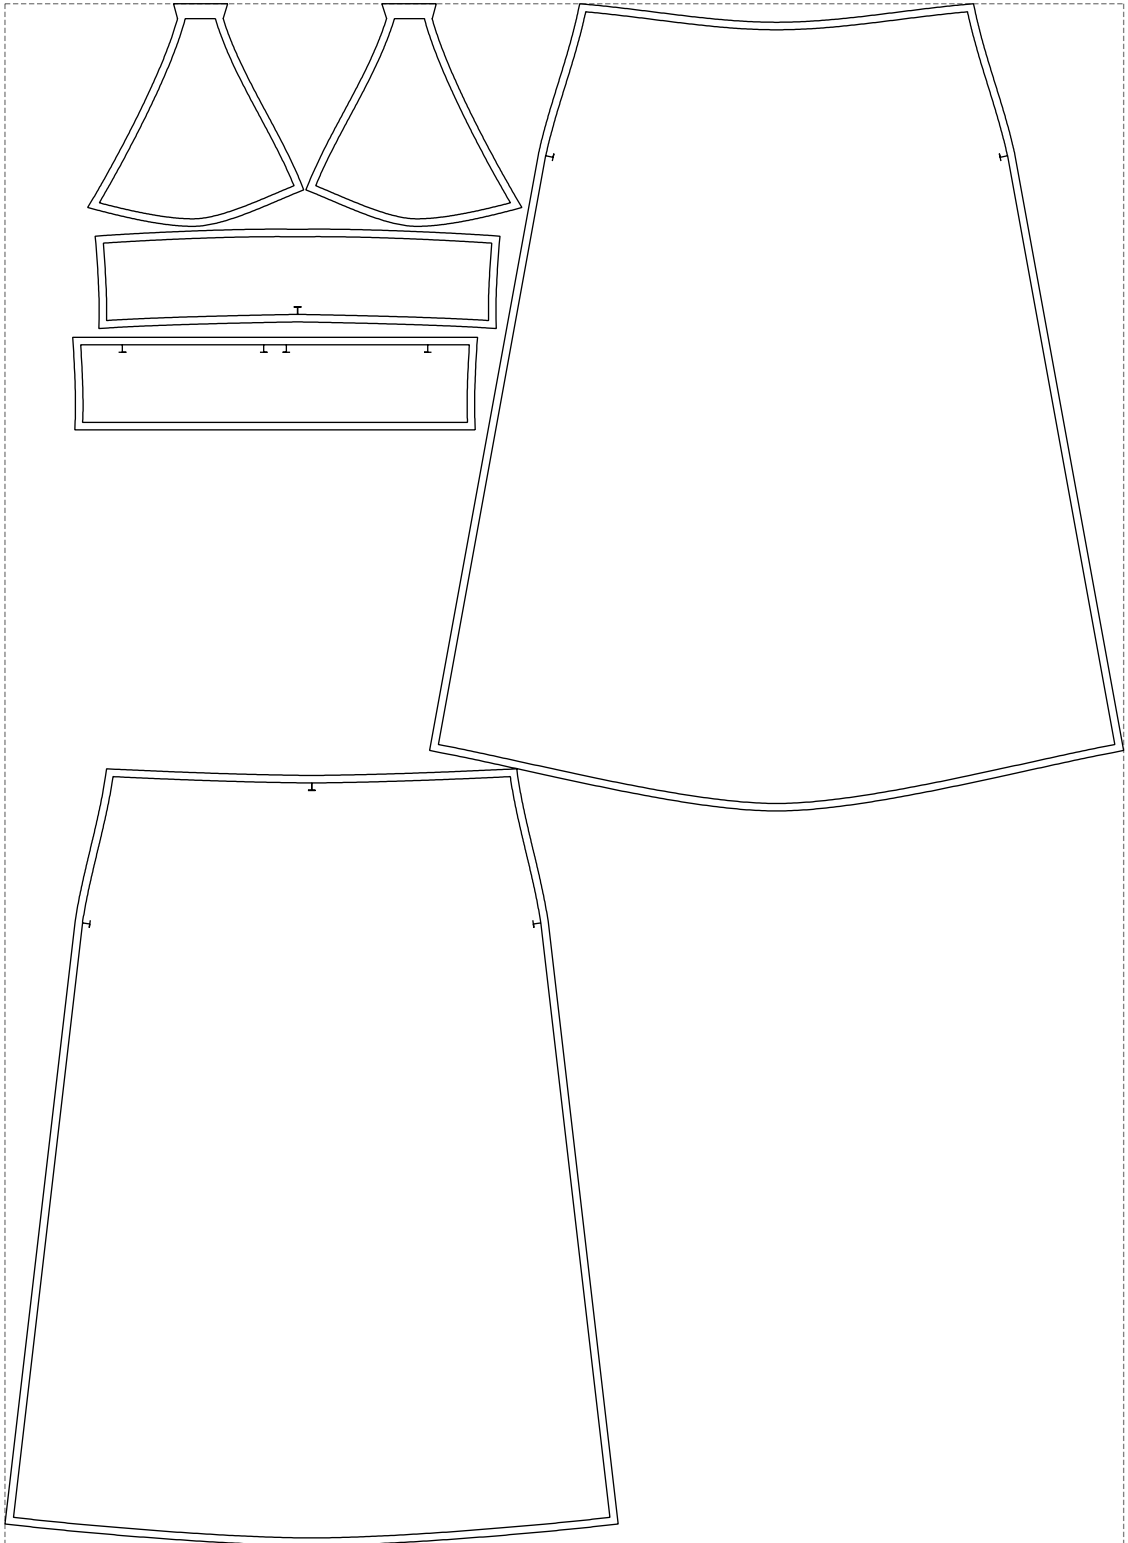

Not for print

Paper size: A4, size:1399.00 x2072.74 mm

# Example

size:1488.96 x2052.69 mm

Maneken =1 ver.0

rz\_1=170

rz\_16=116

rz\_17=100

rz\_18=98.8

rz\_19=124

rz\_20=121

---

. . . . .  
. . . . .  
. . . . .