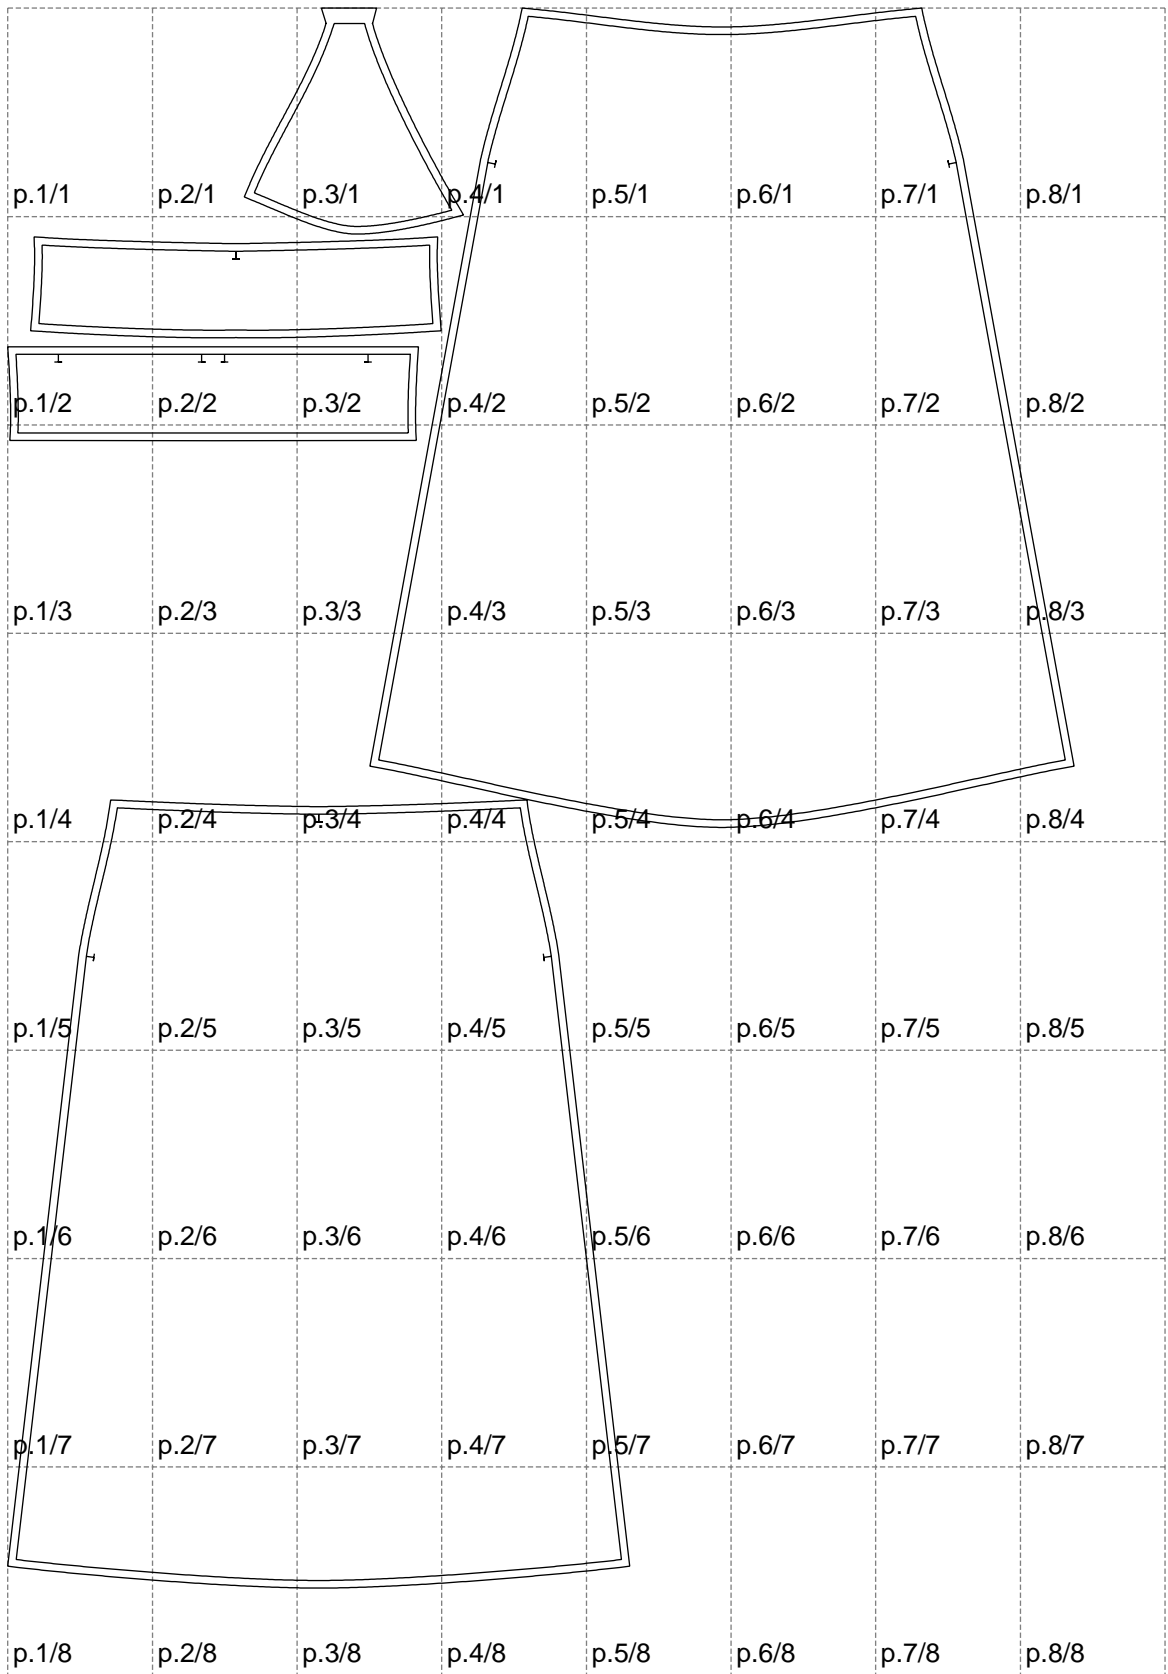

Not for print

Paper size: A4, size:1399.00 x2072.74 mm

# Example

size:1488.96 x2052.69 mm

Maneken =1 ver.0

rz\_1=170

rz\_16=116

rz\_17=100

rz\_18=98.8

rz\_19=124

rz\_20=121

---

. . . . .  
. . . . .  
. . . . .