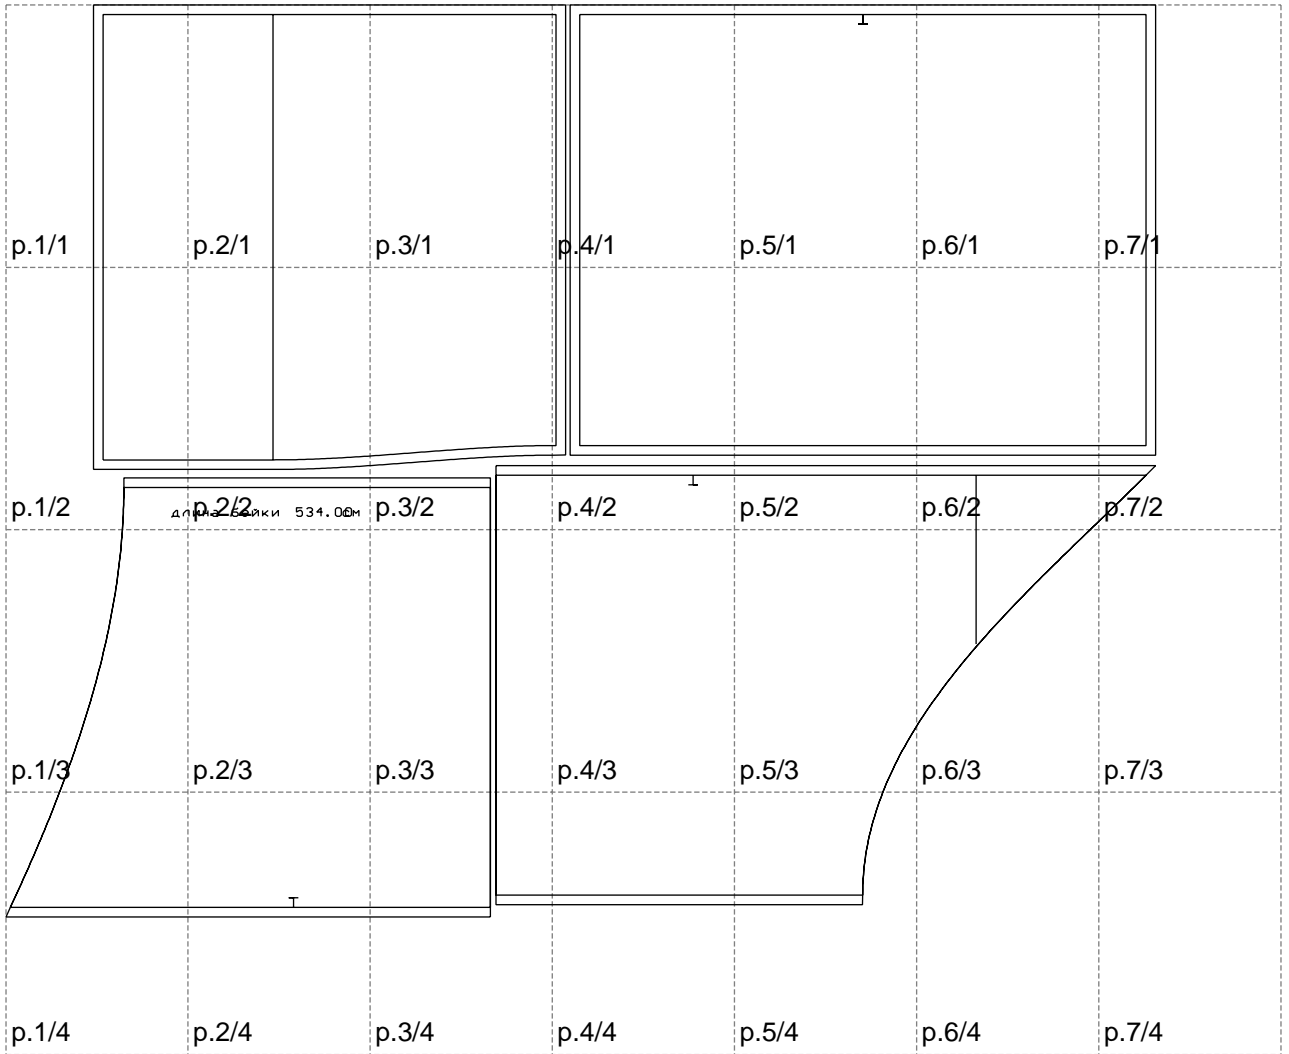

Not for print

Paper size: A4, size:1198.08 x950.30 mm

# Example

size:1499.00 x1936.08 mm

Maneken =1 ver.0

rz\_1=170

rz\_16=108

rz\_17=92.5

rz\_18=89.2

rz\_19=116

rz\_20=113

---

. . . . .  
. . . . .  
. . . . .