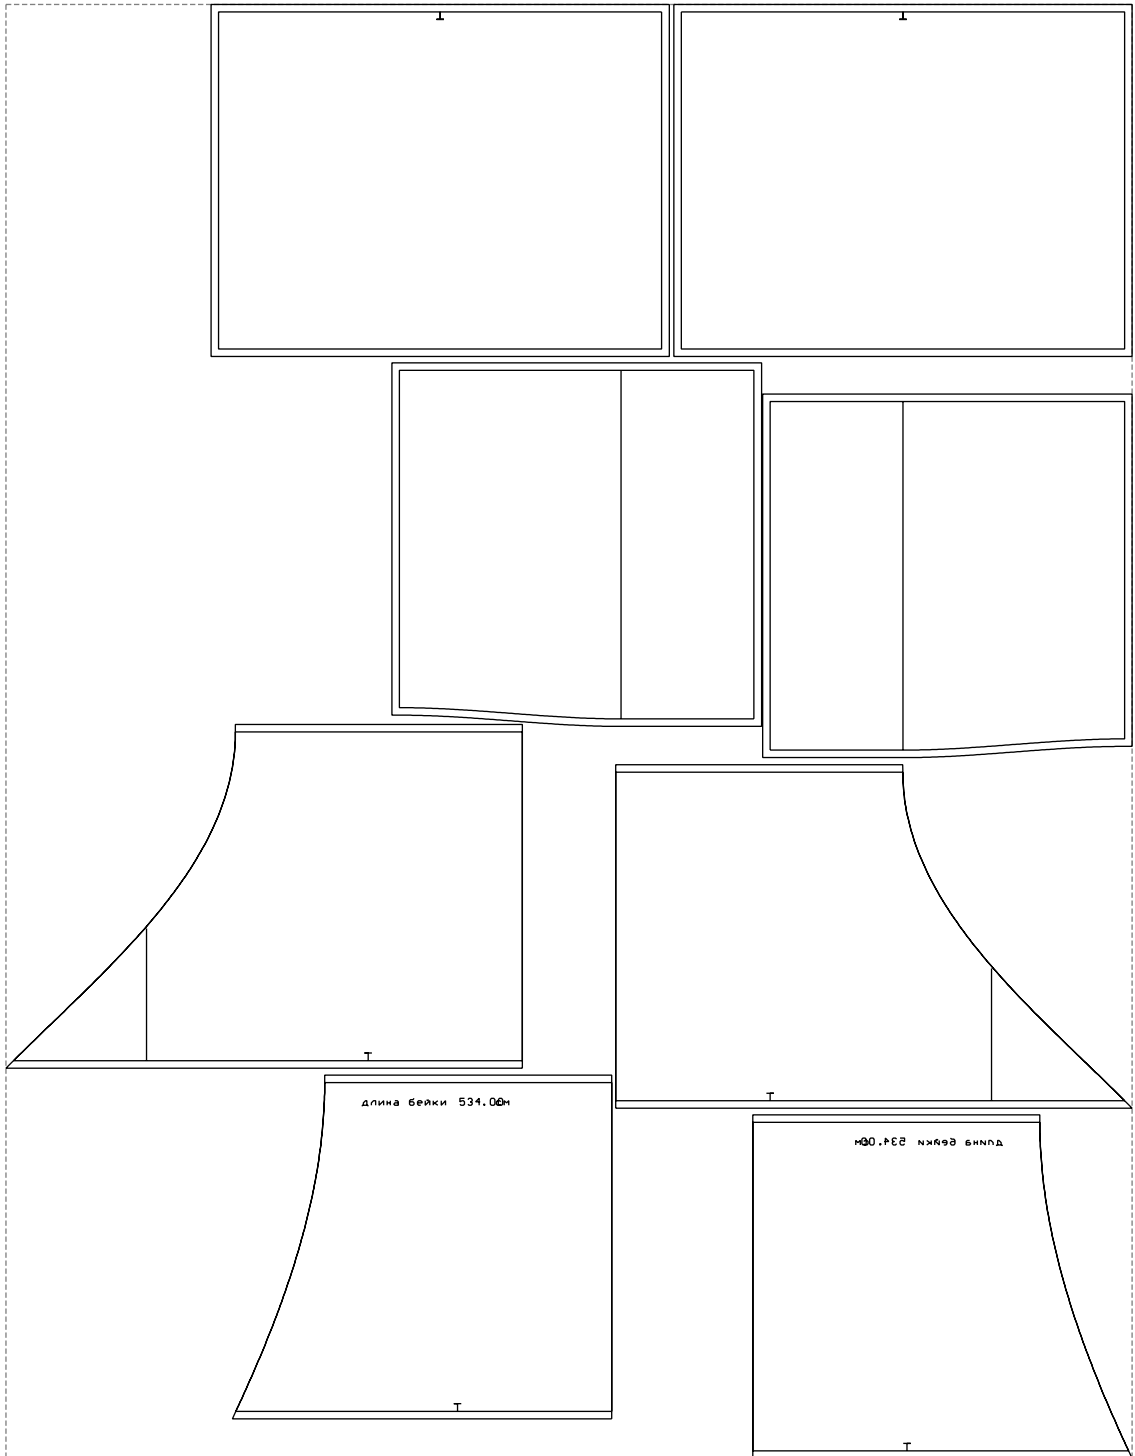

Not for print

Paper size: A4, size:1198.08 x950.30 mm

# Example

size:1499.00 x1936.08 mm

Maneken =1 ver.0

rz\_1=170

rz\_16=108

rz\_17=92.5

rz\_18=89.2

rz\_19=116

rz\_20=113

---

. . . . .  
. . . . .  
. . . . .