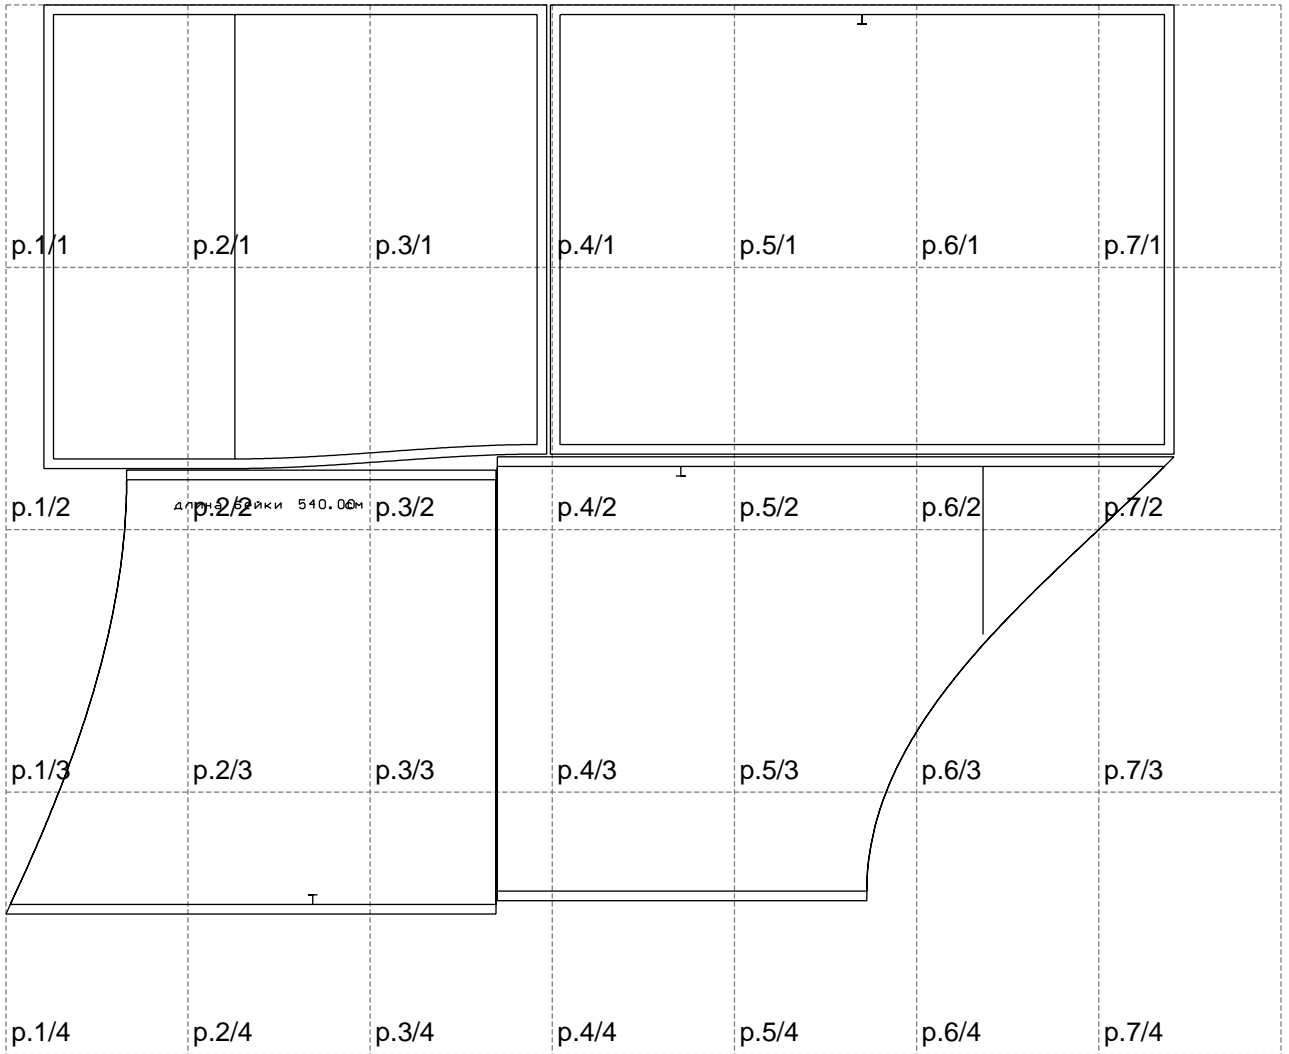

Not for print

Paper size: A4, size:1217.32 x947.09 mm

Example

size:1306.96 x2354.13 mm

Maneken =1 ver.0

rz_1=170

rz_16=116

rz_17=100

rz_18=98.8

rz_19=124

rz_20=121

.
.
.