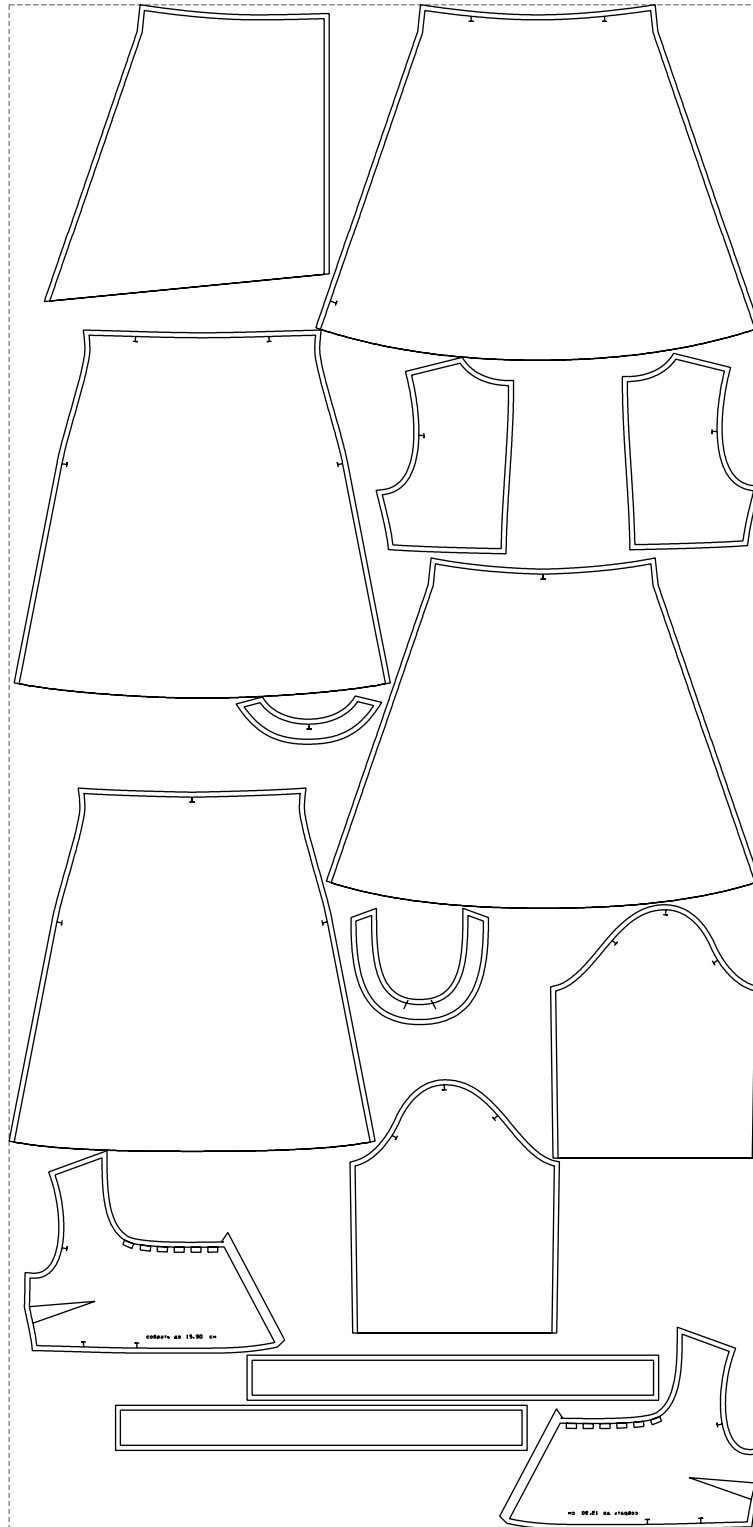

Not for print

Paper size: A4, size:1399.00 x2535.86 mm

# Example

size: 1499.00 x 3044.97 mm

Maneken =1 ver.0

rz\_1=170

rz\_16=100

rz\_17=85.4

rz\_18=80.2

rz\_19=108

rz\_20=105.4

---

. . . . .  
. . . . .  
. . . . .