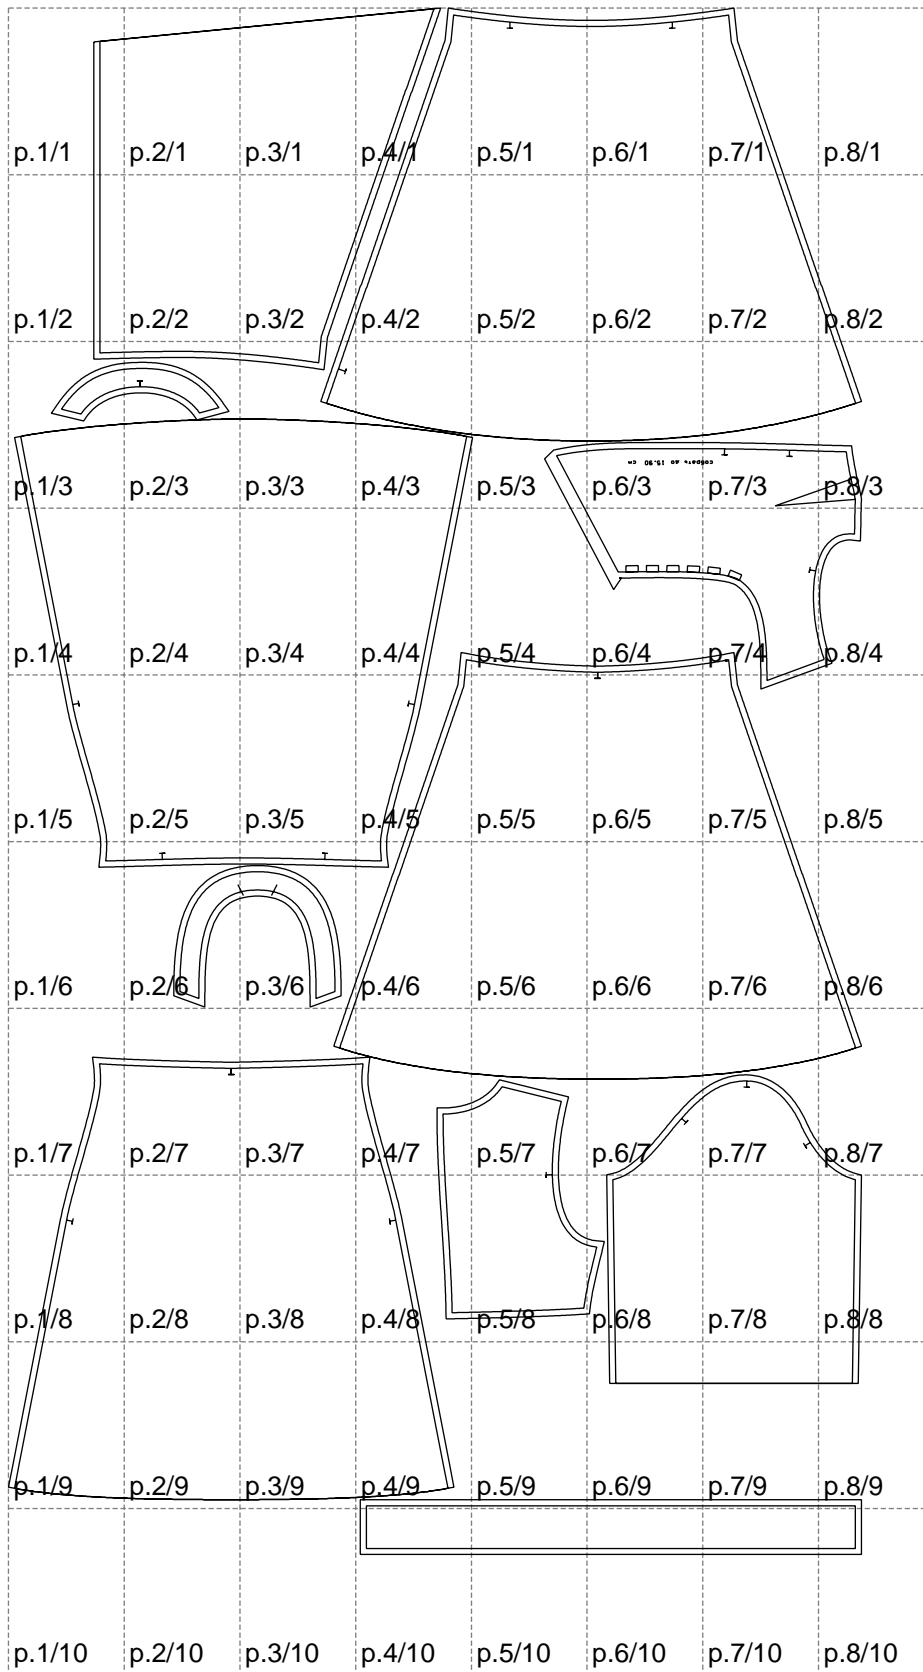

Not for print

Paper size: A4, size:1399.00 x2535.86 mm

# Example

size: 1499.00 x 3044.97 mm

Maneken =1 ver.0

rz\_1=170

rz\_16=100

rz\_17=85.4

rz\_18=80.2

rz\_19=108

rz\_20=105.4

---

. . . . .  
. . . . .  
. . . . .