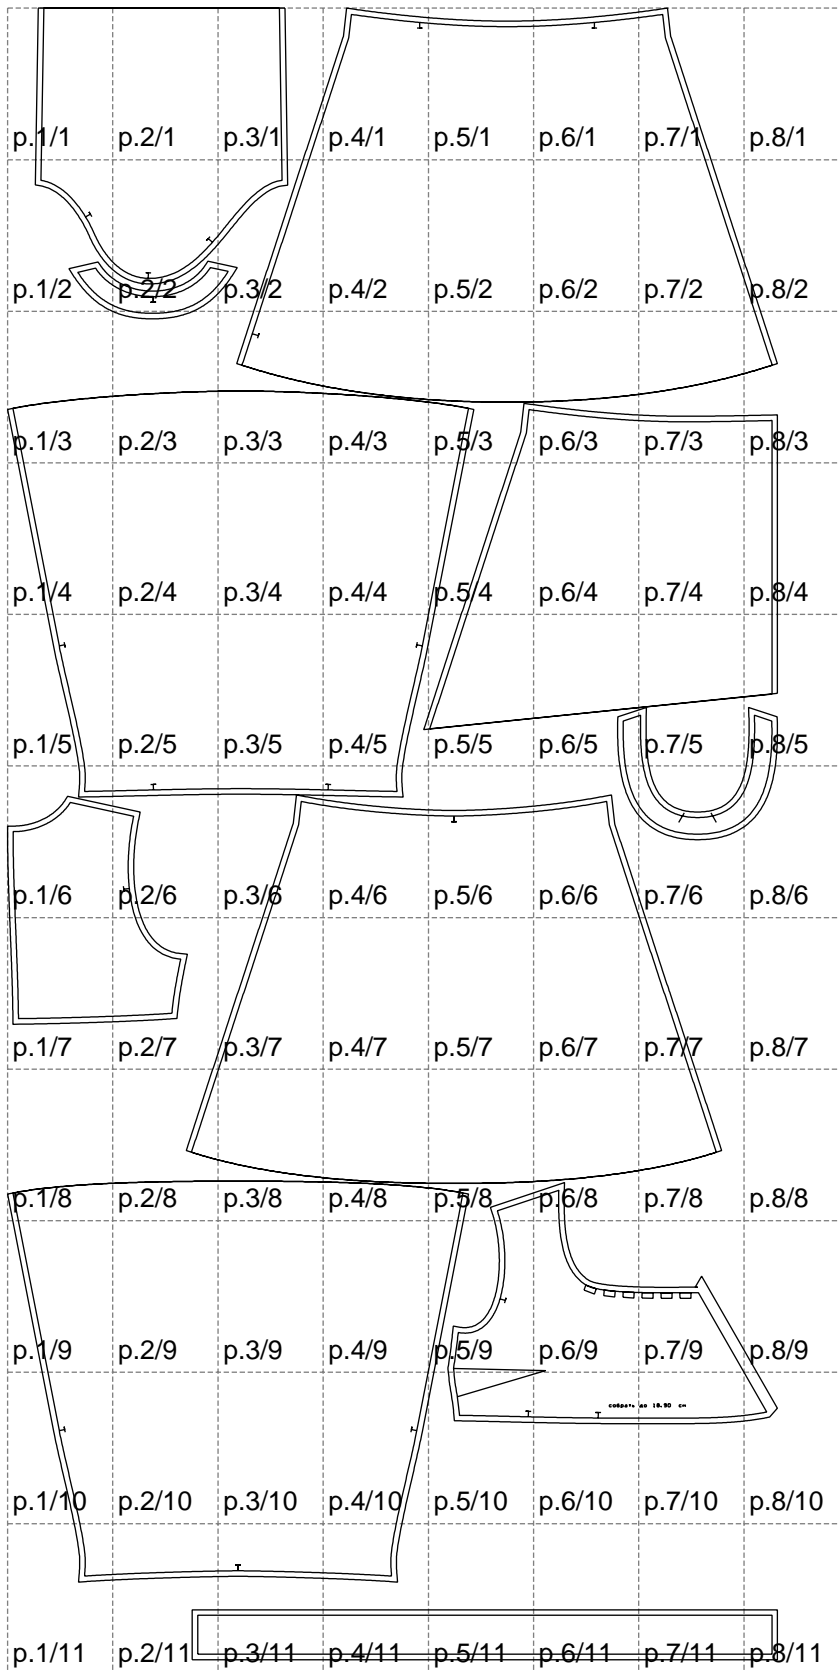

Not for print

Paper size: A4, size:1388.96 x2979.15 mm

Example

size:1488.89 x3512.16 mm

Maneken =1 ver.0

rz_1=170

rz_16=120

rz_17=104

rz_18=103.6

rz_19=128

rz_20=125.1

.
.
.