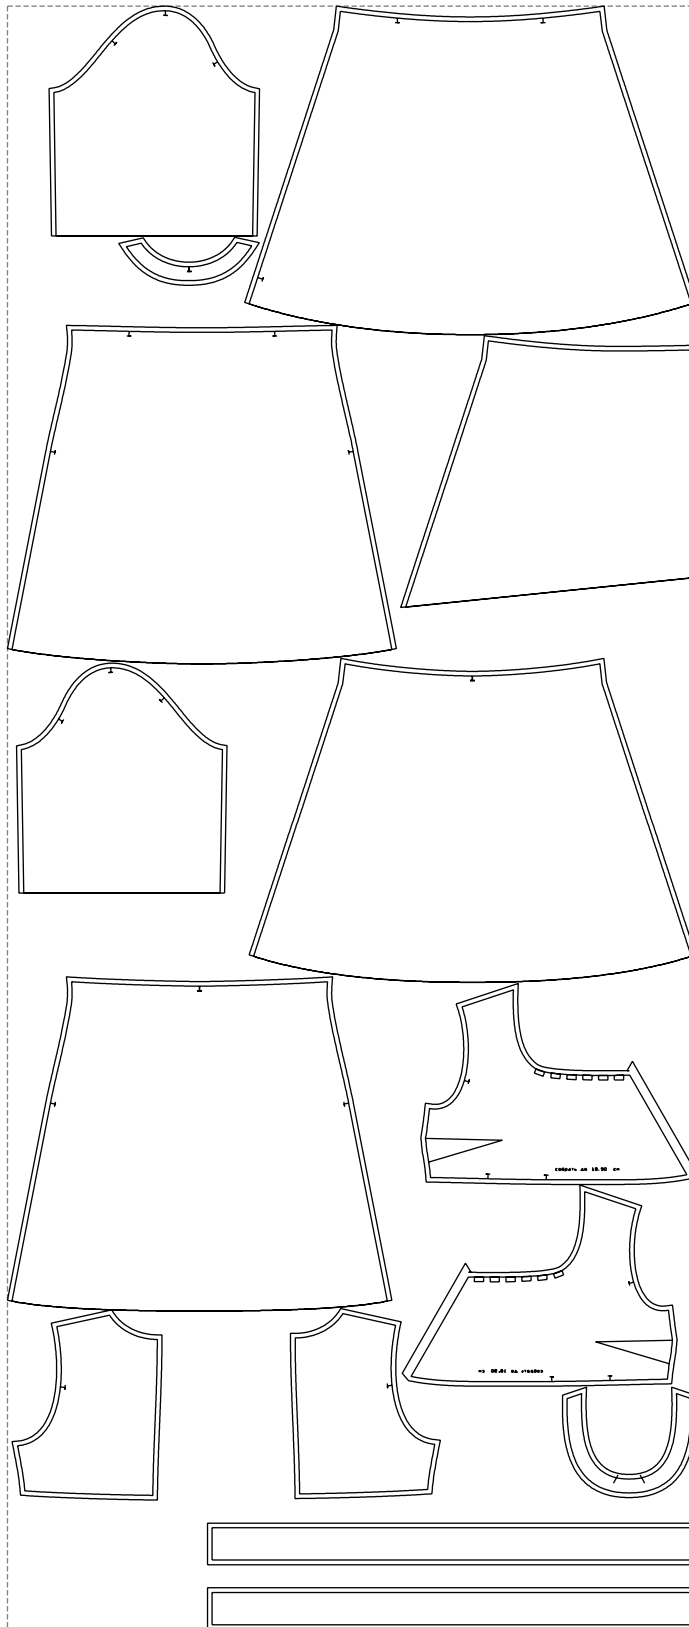

Not for print

Paper size: A4, size:1388.96 x2979.15 mm

Example

size:1488.89 x3512.16 mm

Maneken =1 ver.0

rz_1=170

rz_16=120

rz_17=104

rz_18=103.6

rz_19=128

rz_20=125.1

.
.
.