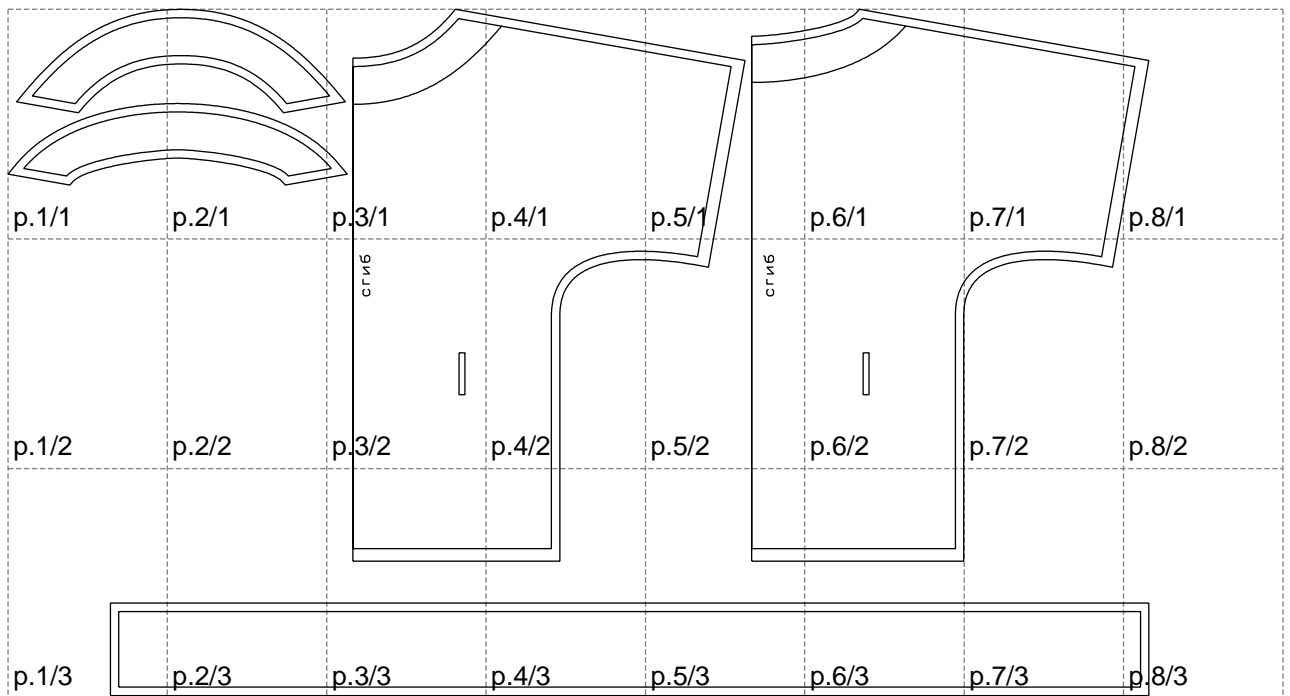

Not for print

Paper size: A4, size:1358.80 x817.10 mm

# Example

size:1358.37 x817.10 mm

Maneken =1 ver.0

rz\_1=170

rz\_16=88

rz\_17=75.6

rz\_18=67.6

rz\_19=96

rz\_20=94.6

---

. . . . .  
. . . . .  
. . . . .