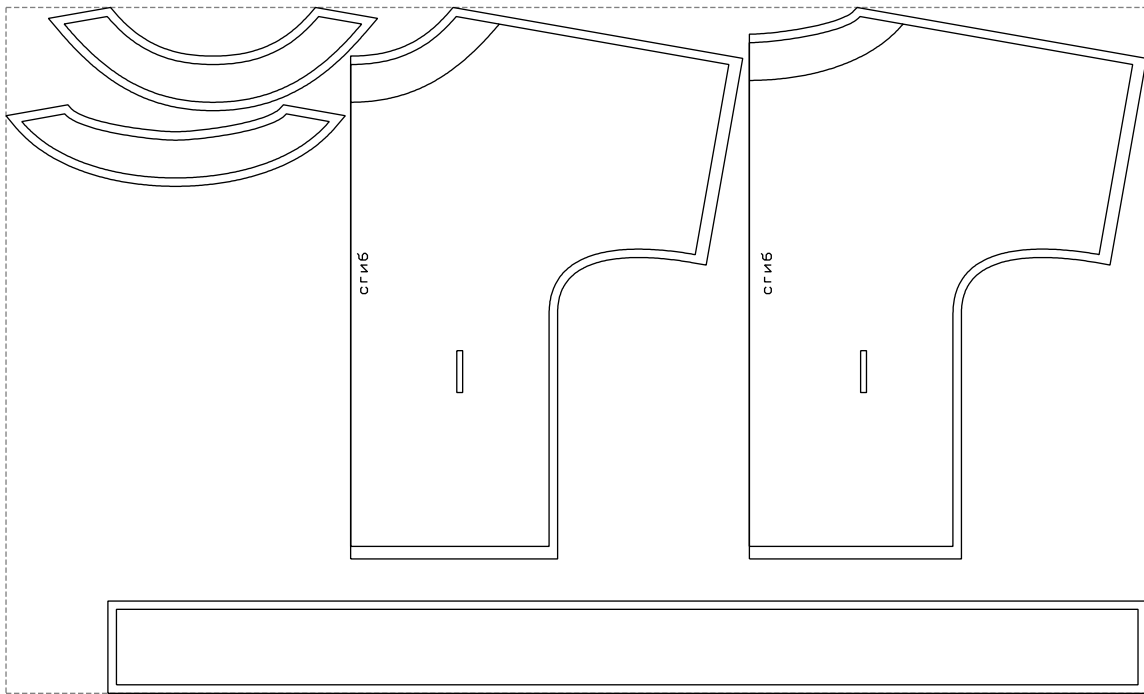

Not for print

Paper size: A4, size:1358.80 x817.10 mm

# Example

size:1358.37 x817.10 mm

Maneken =1 ver.0

rz\_1=170

rz\_16=88

rz\_17=75.6

rz\_18=67.6

rz\_19=96

rz\_20=94.6

---

. . . . .  
. . . . .  
. . . . .