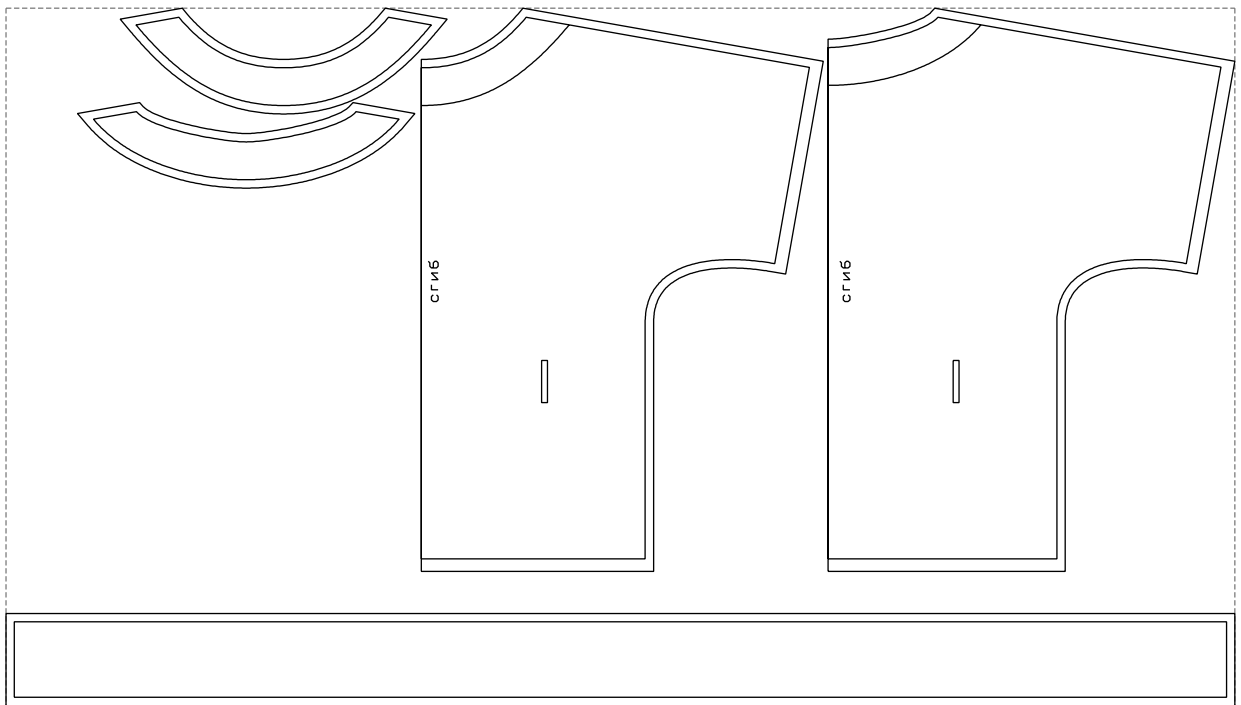

Not for print

Paper size: A4, size:1463.60 x830.89 mm

# Example

size:1463.60 x830.89 mm

Maneken =1 ver.0

rz\_1=170

rz\_16=100

rz\_17=85.4

rz\_18=80.2

rz\_19=108

rz\_20=105.4

---

. . . . .  
. . . . .  
. . . . .