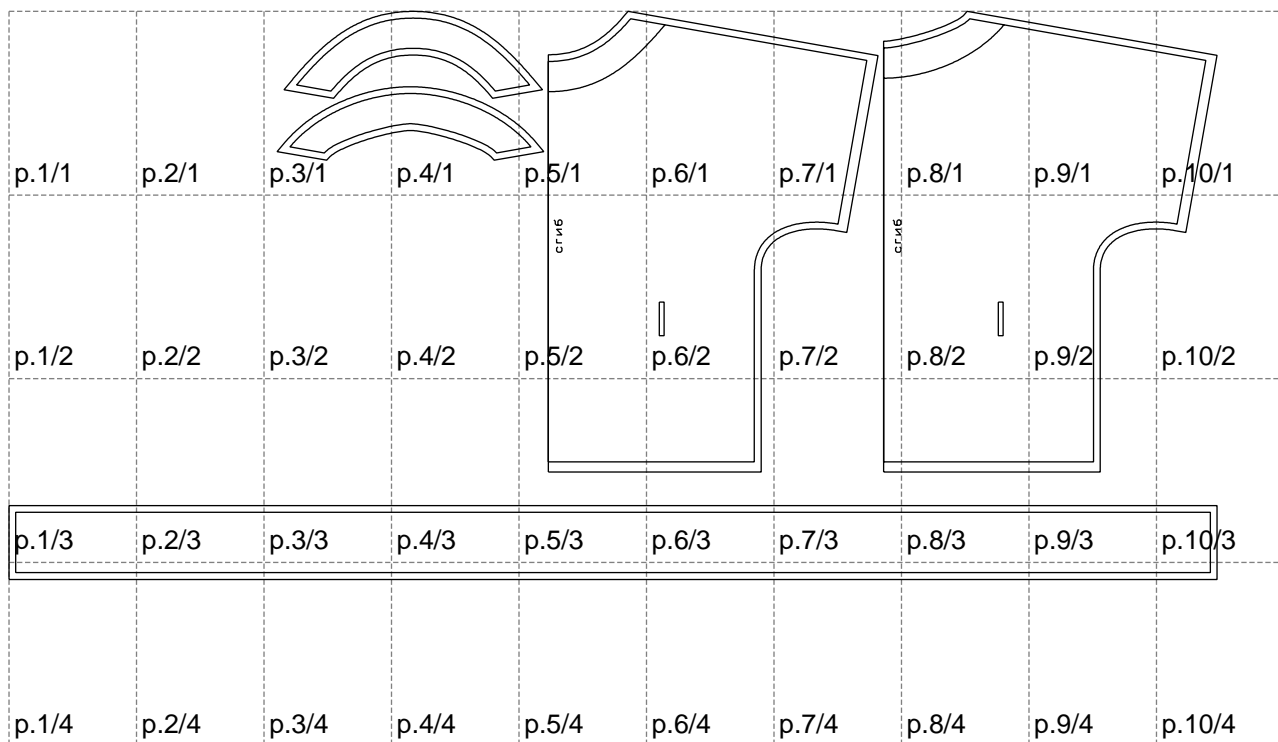

Not for print

Paper size: A4, size:1798.40 x845.45 mm

Example

size:1798.40 x845.45 mm

Maneken =1 ver.0

rz_1=170

rz_16=116

rz_17=100

rz_18=98.8

rz_19=124

rz_20=121

.
.
.