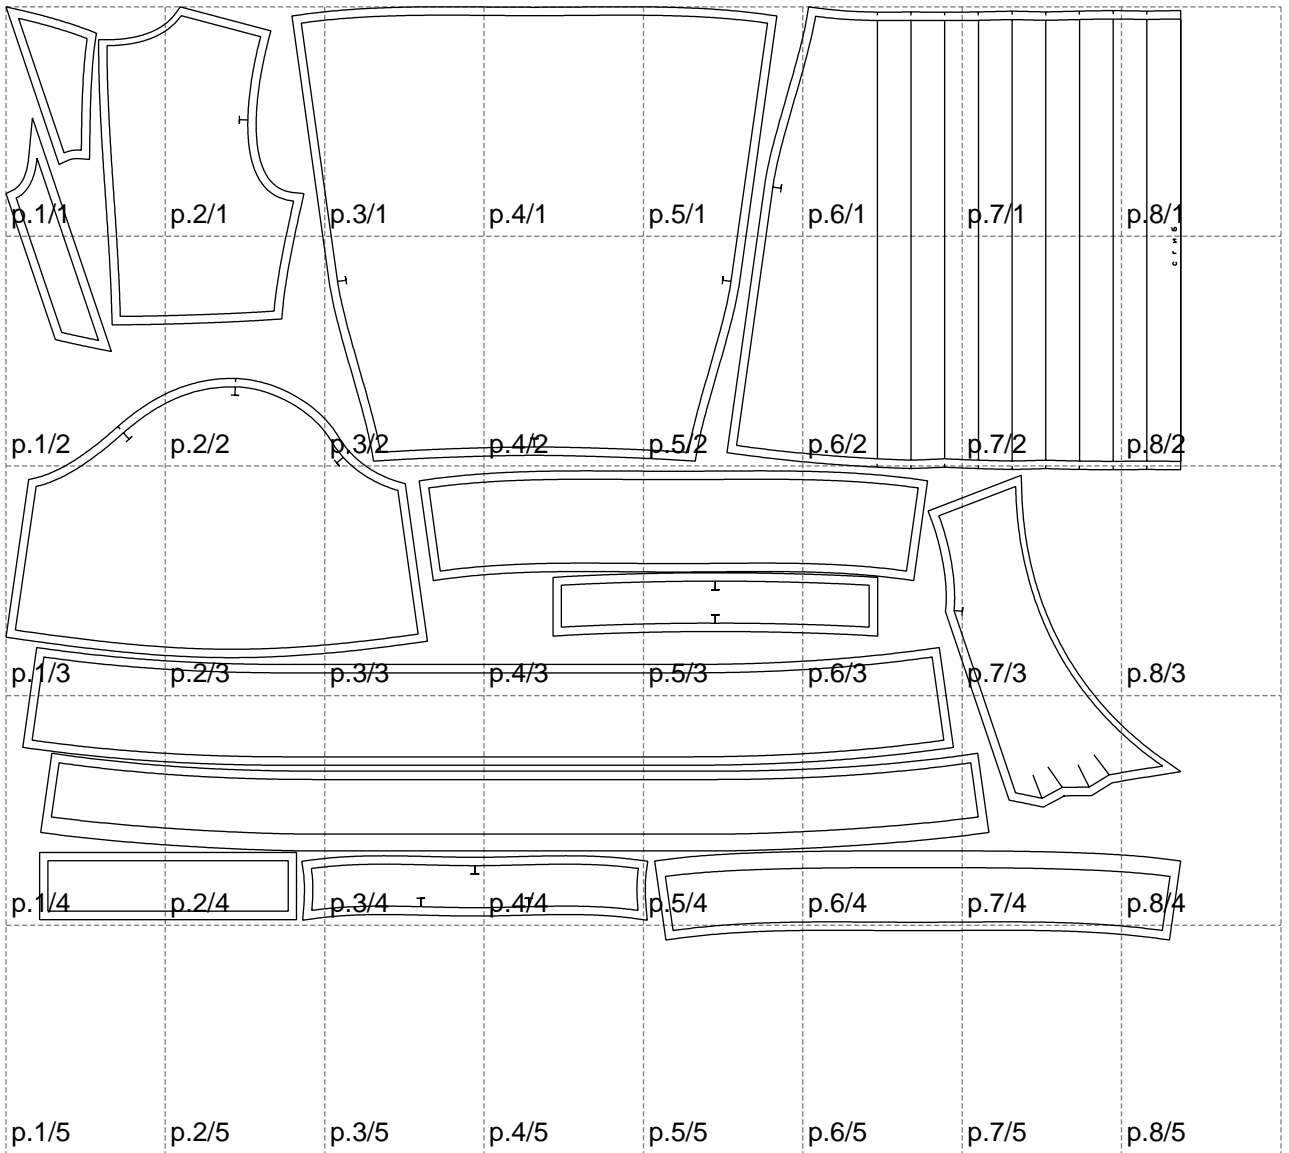

Not for print

Paper size: A4, size:1399.00 x1111.32 mm

# Example

size:1499.00 x1394.42 mm

Maneken =1 ver.0

rz\_1=170

rz\_16=88

rz\_17=75.6

rz\_18=67.6

rz\_19=96

rz\_20=94.6

---

. . . . .  
. . . . .  
. . . . .