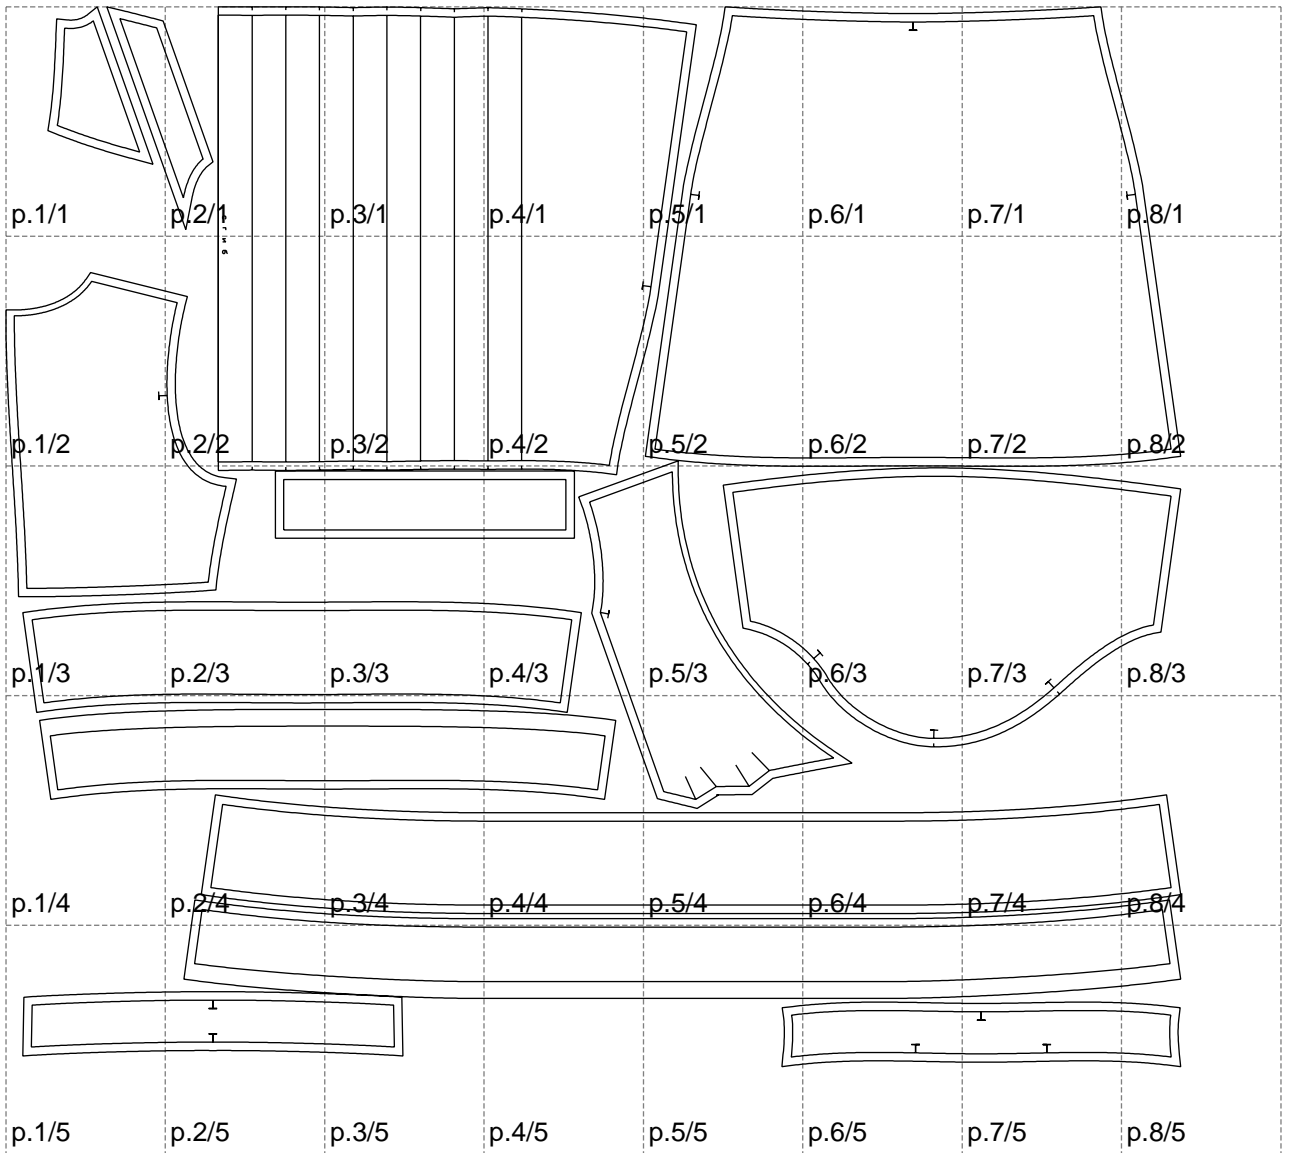

Not for print

Paper size: A4, size:1399.00 x1262.11 mm

# Example

size:1499.00 x1625.41 mm

Maneken =1 ver.0

rz\_1=170

rz\_16=100

rz\_17=85.4

rz\_18=80.2

rz\_19=108

rz\_20=105.4

---

. . . . .  
. . . . .  
. . . . .