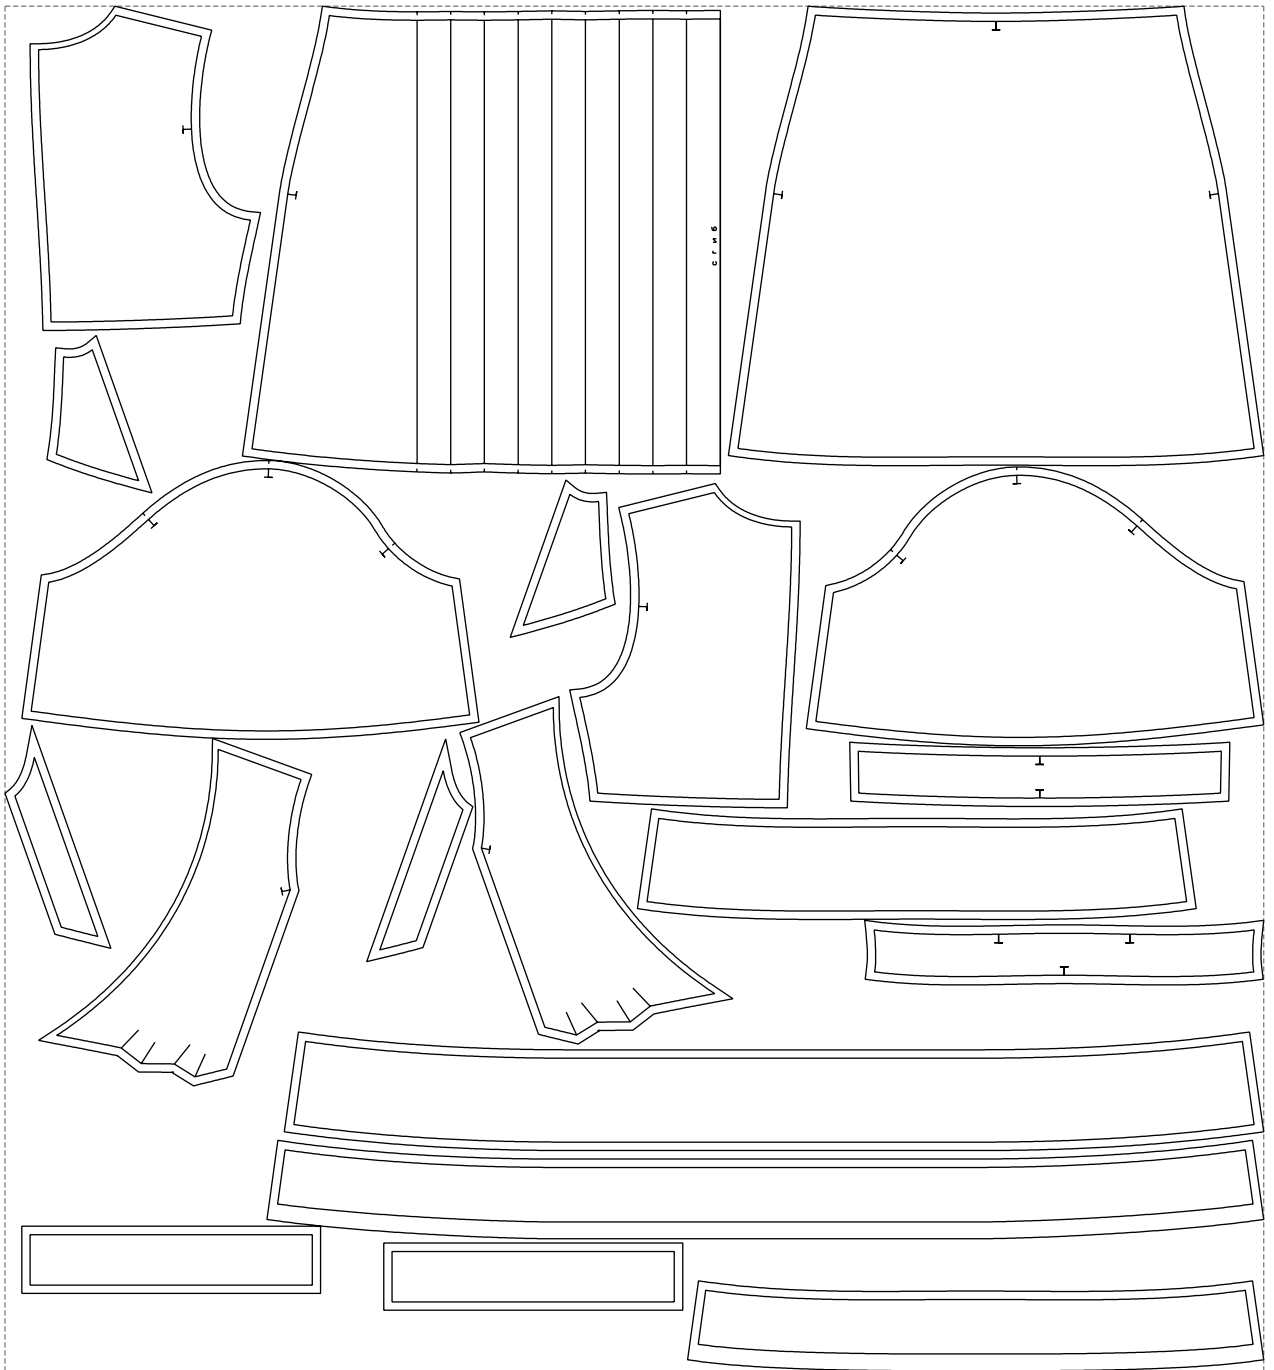

Not for print

Paper size: A4, size:1399.00 x1262.11 mm

# Example

size:1499.00 x1625.41 mm

Maneken =1 ver.0

rz\_1=170

rz\_16=100

rz\_17=85.4

rz\_18=80.2

rz\_19=108

rz\_20=105.4

---

. . . . .  
. . . . .  
. . . . .