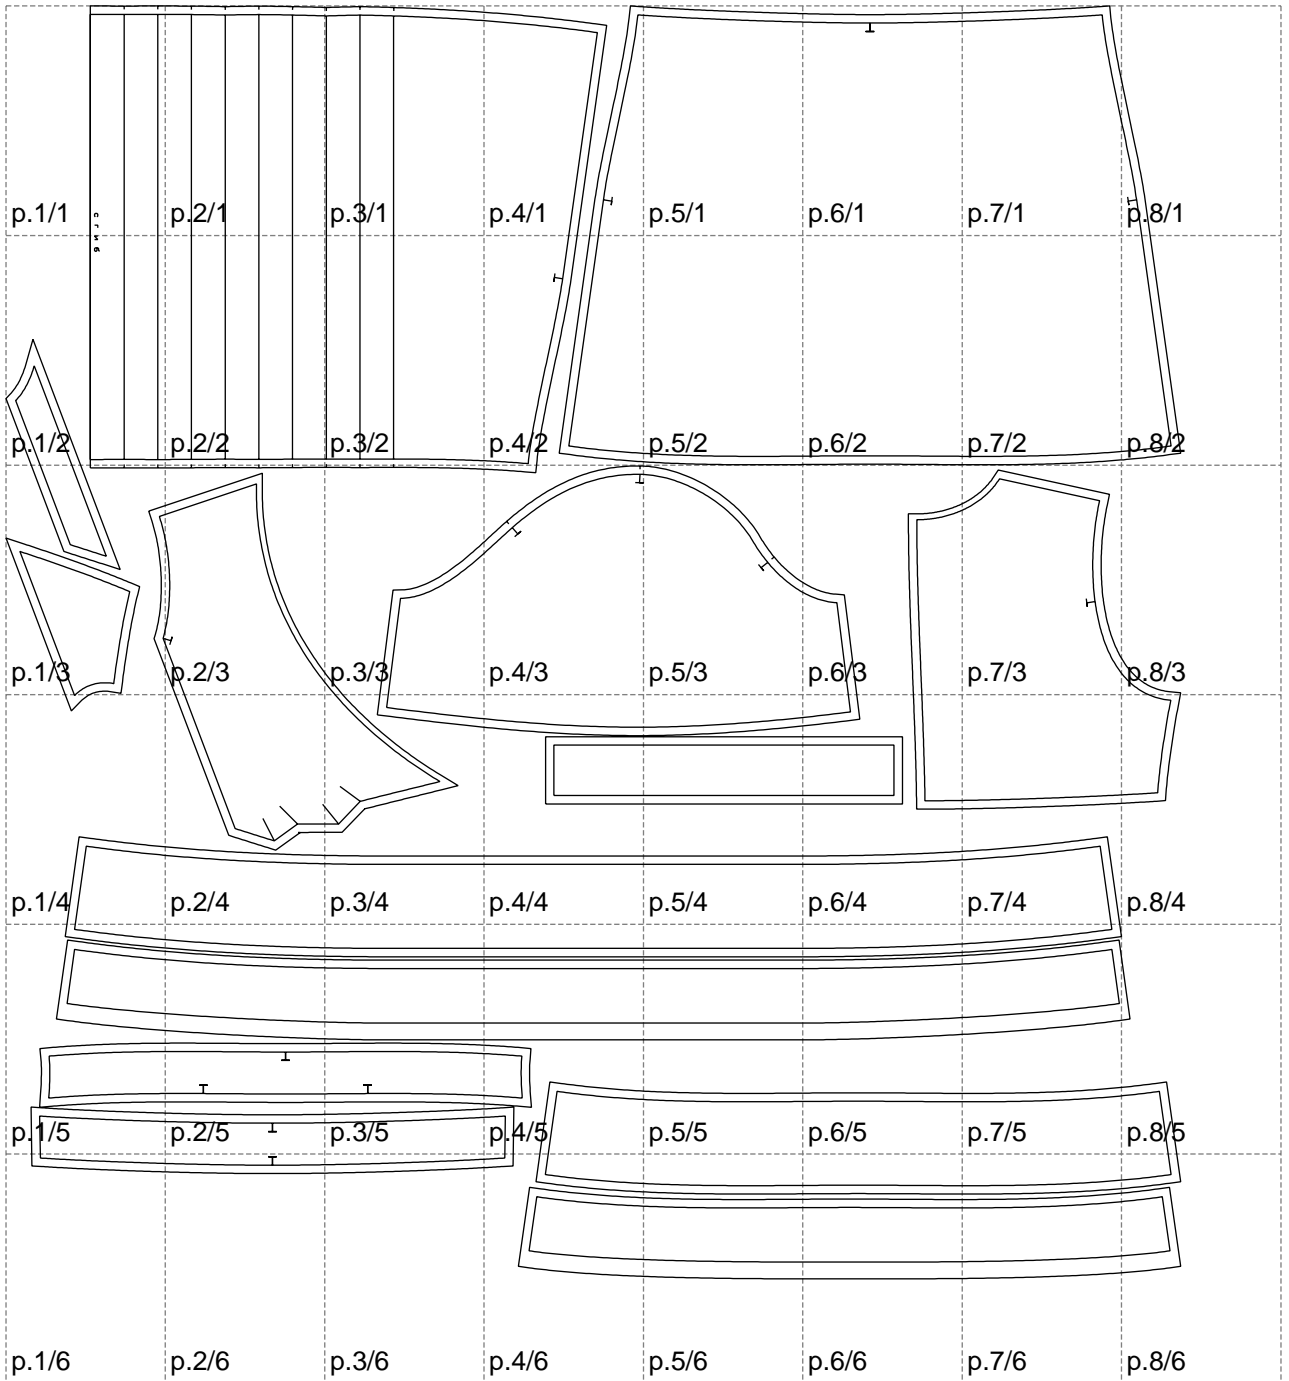

Not for print

Paper size: A4, size:1399.00 x1515.74 mm

# Example

size:1499.00 x1934.98 mm

Maneken =1 ver.0

rz\_1=170

rz\_16=120

rz\_17=104

rz\_18=103.6

rz\_19=128

rz\_20=125.1

---

. . . . .  
. . . . .  
. . . . .