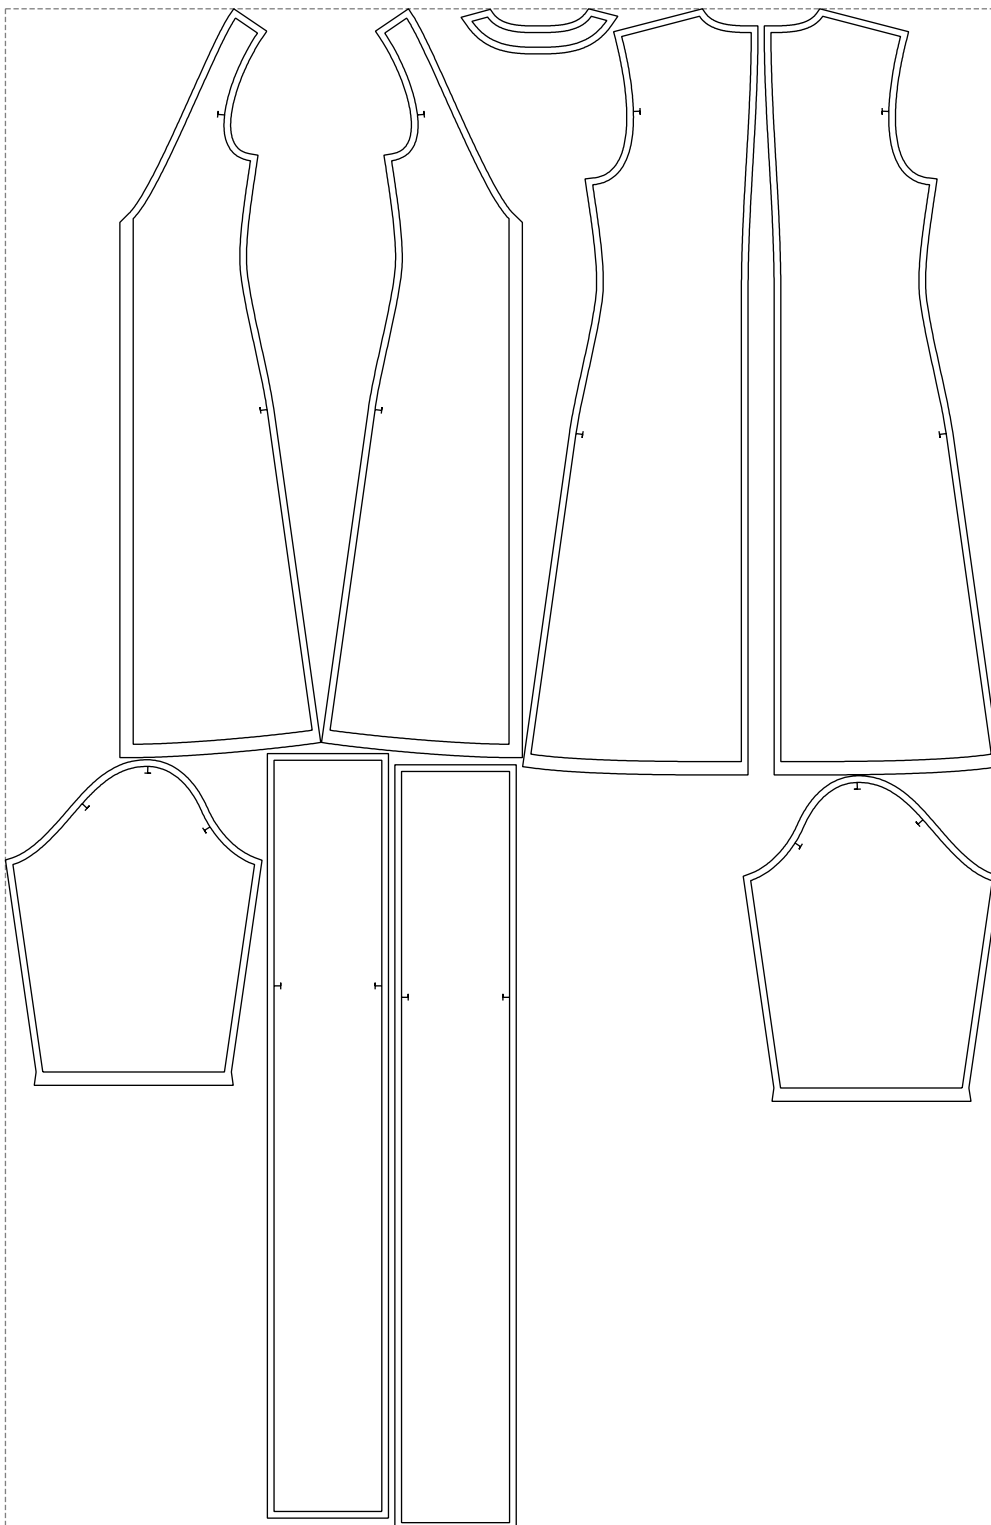

Not for print

Paper size: A4, size:1399.00 x1147.67 mm

# Example

size:1488.96 x2277.80 mm

Maneken =1 ver.0

rz\_1=170

rz\_16=92

rz\_17=78.8

rz\_18=71.8

rz\_19=100

rz\_20=98.1

---

. . . . .  
. . . . .  
. . . . .