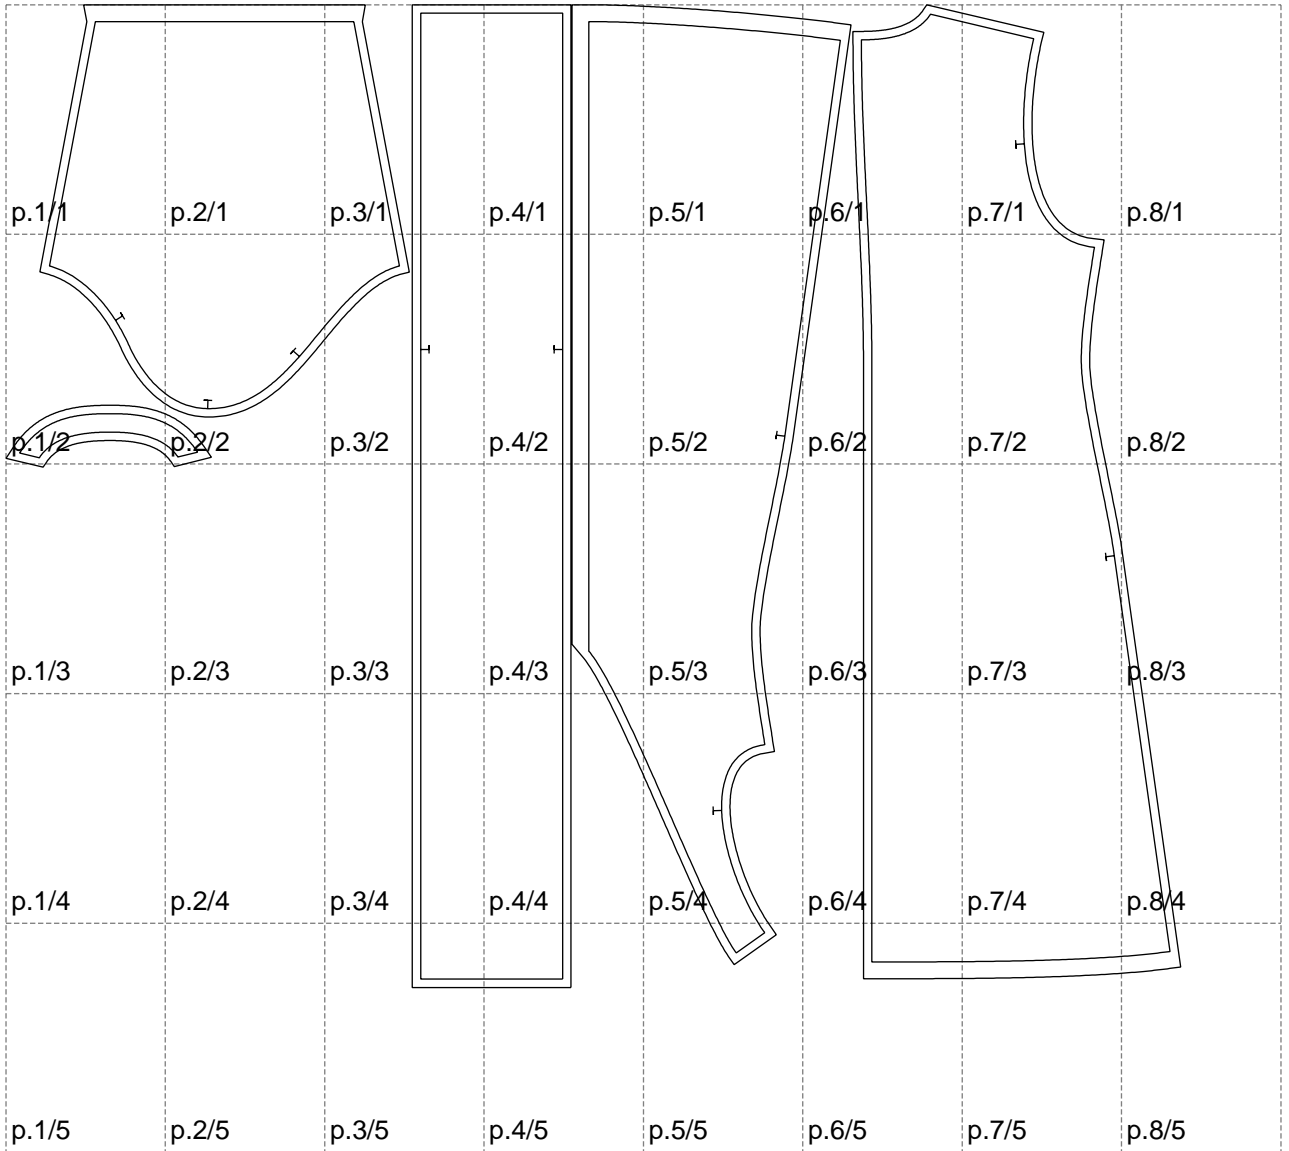

Not for print

Paper size: A4, size:1399.00 x1170.25 mm

# Example

size:1458.76 x2319.20 mm

Maneken =1 ver.0

rz\_1=170

rz\_16=108

rz\_17=92.5

rz\_18=89.2

rz\_19=116

rz\_20=113

---

. . . . .  
. . . . .  
. . . . .