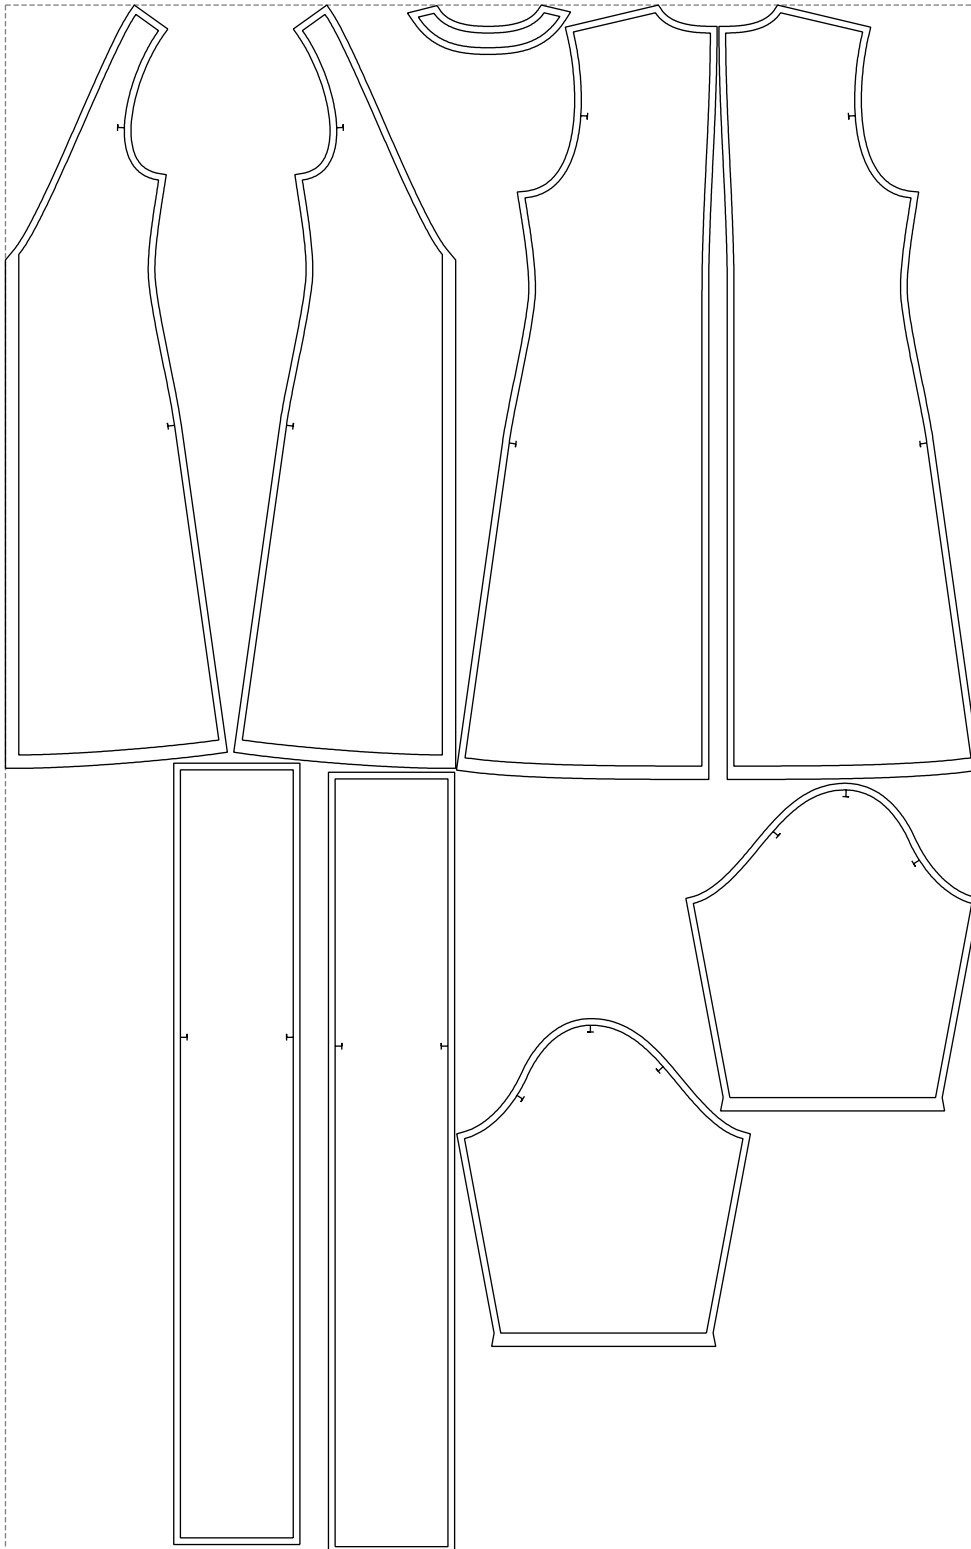

Not for print

Paper size: A4, size:1399.00 x1170.25 mm

# Example

size:1458.76 x2319.20 mm

Maneken =1 ver.0

rz\_1=170

rz\_16=108

rz\_17=92.5

rz\_18=89.2

rz\_19=116