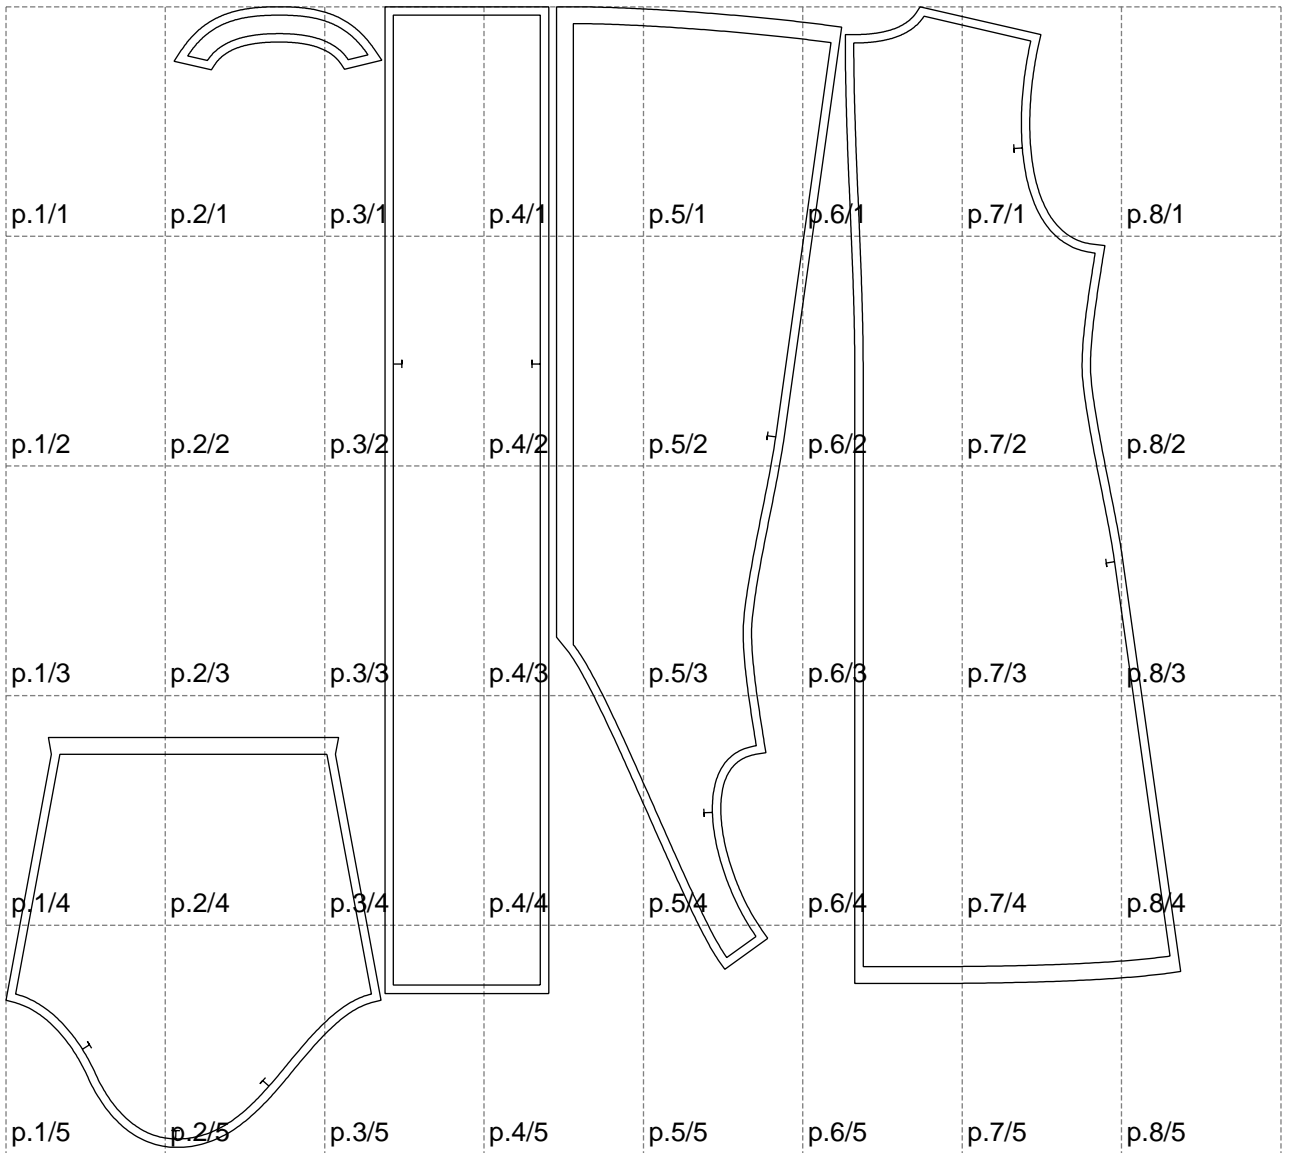

Not for print

Paper size: A4, size:1399.00 x1358.20 mm

# Example

size:1488.92 x2328.10 mm

Maneken =1 ver.0

rz\_1=170

rz\_16=112

rz\_17=96.2

rz\_18=94

rz\_19=120

rz\_20=117

---

. . . . .  
. . . . .  
. . . . .