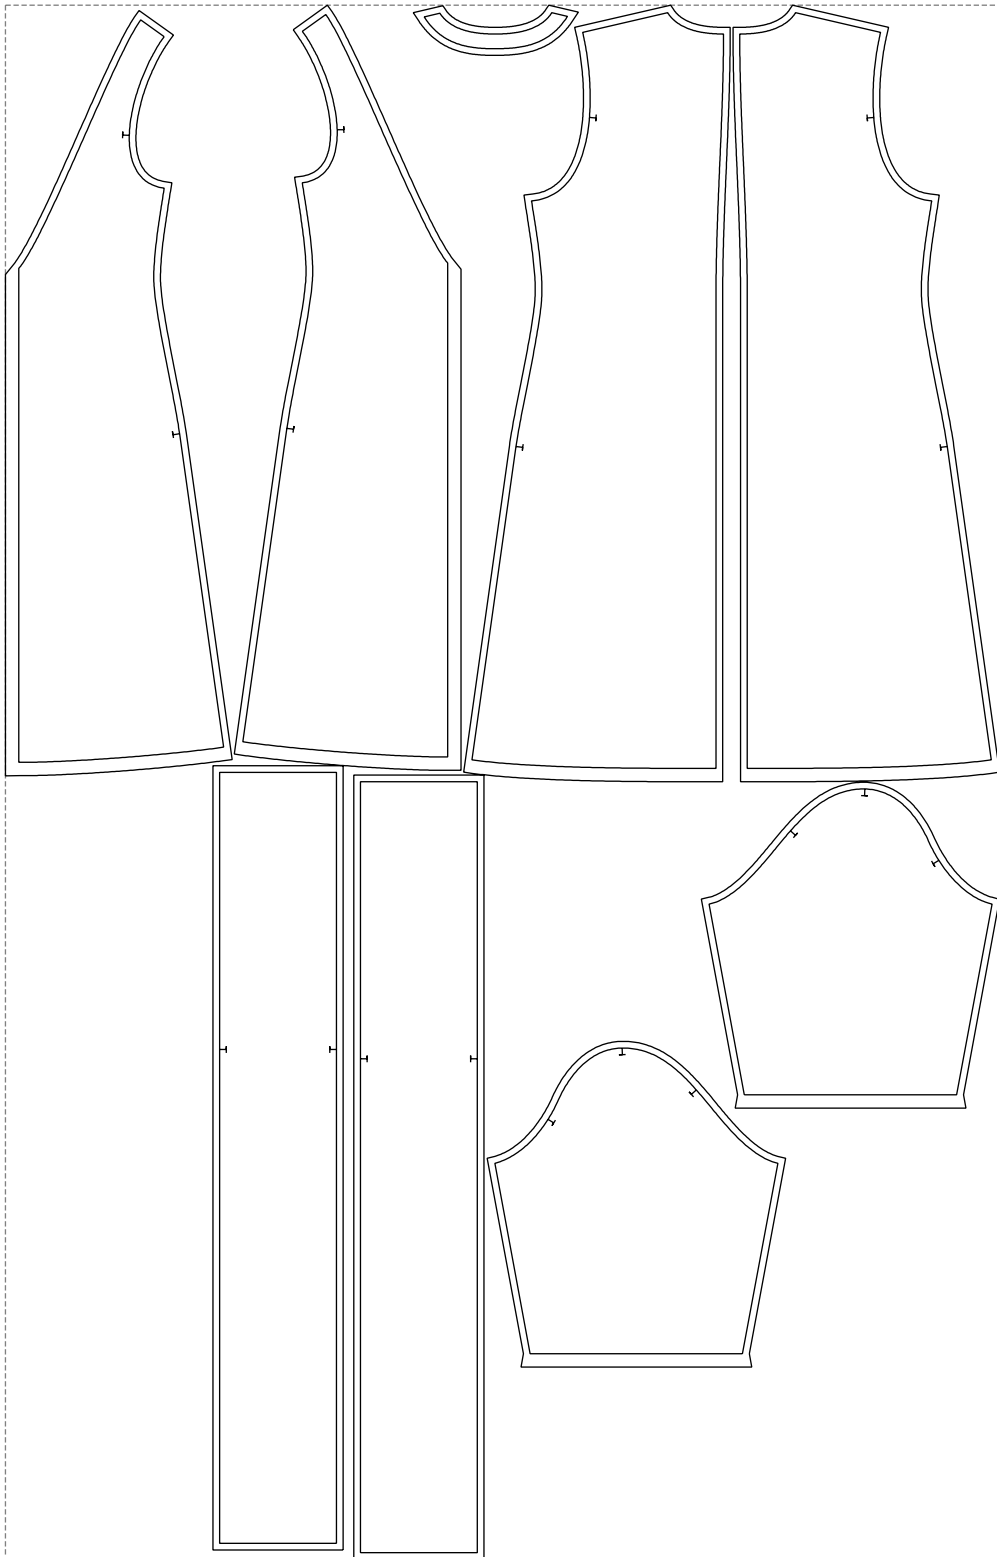

Not for print

Paper size: A4, size:1399.00 x1358.20 mm

# Example

size:1488.92 x2328.10 mm

Maneken =1 ver.0

rz\_1=170

rz\_16=112

rz\_17=96.2

rz\_18=94

rz\_19=120