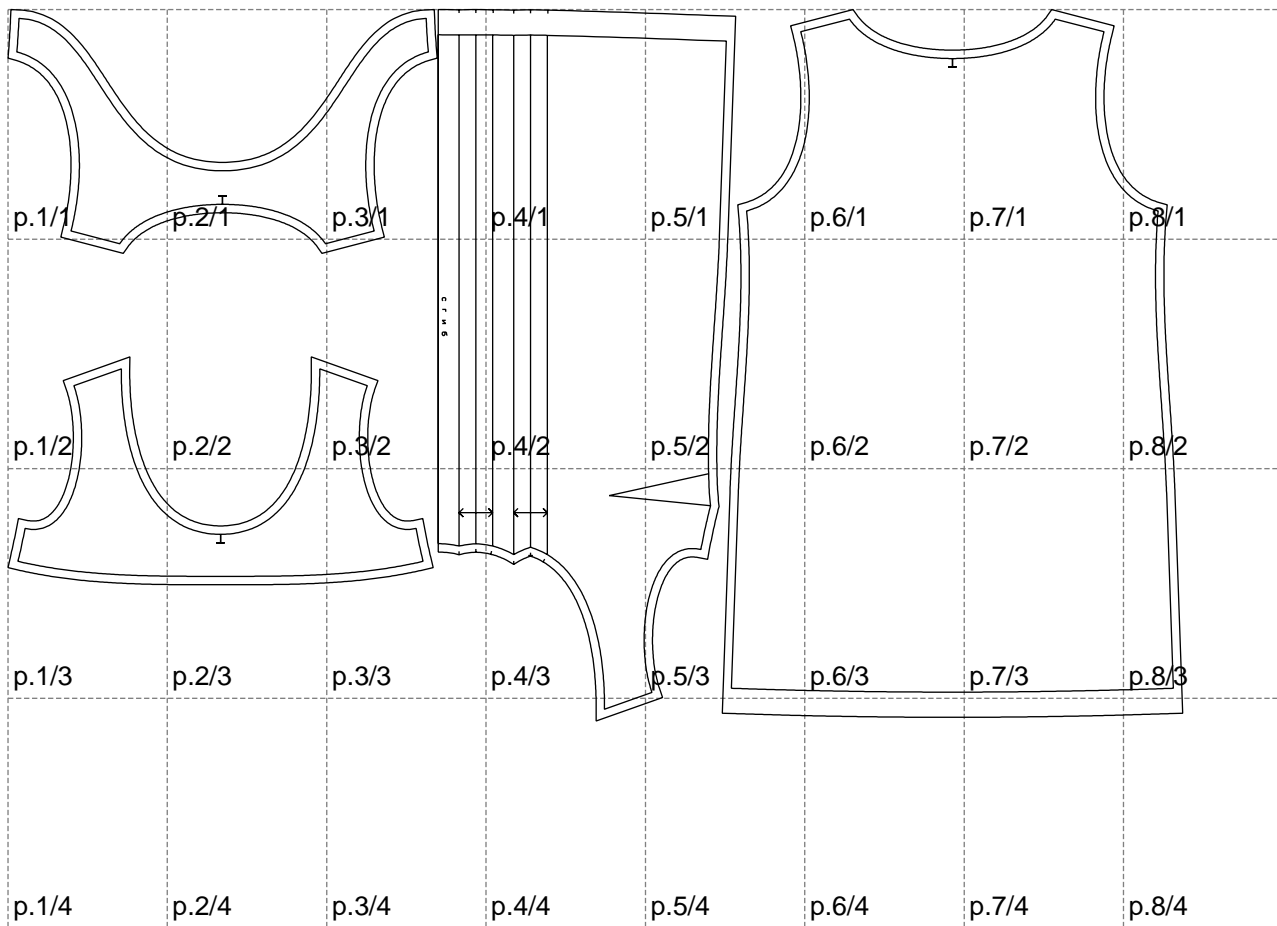

Not for print

Paper size: A4, size:1399.00 x847.27 mm

# Example

size:1499.00 x335.77 mm

Maneken =1 ver.0

rz\_1=170

rz\_16=92

rz\_17=78.8

rz\_18=71.8

rz\_19=100

rz\_20=98.1

---

. . . . .  
. . . . .  
. . . . .