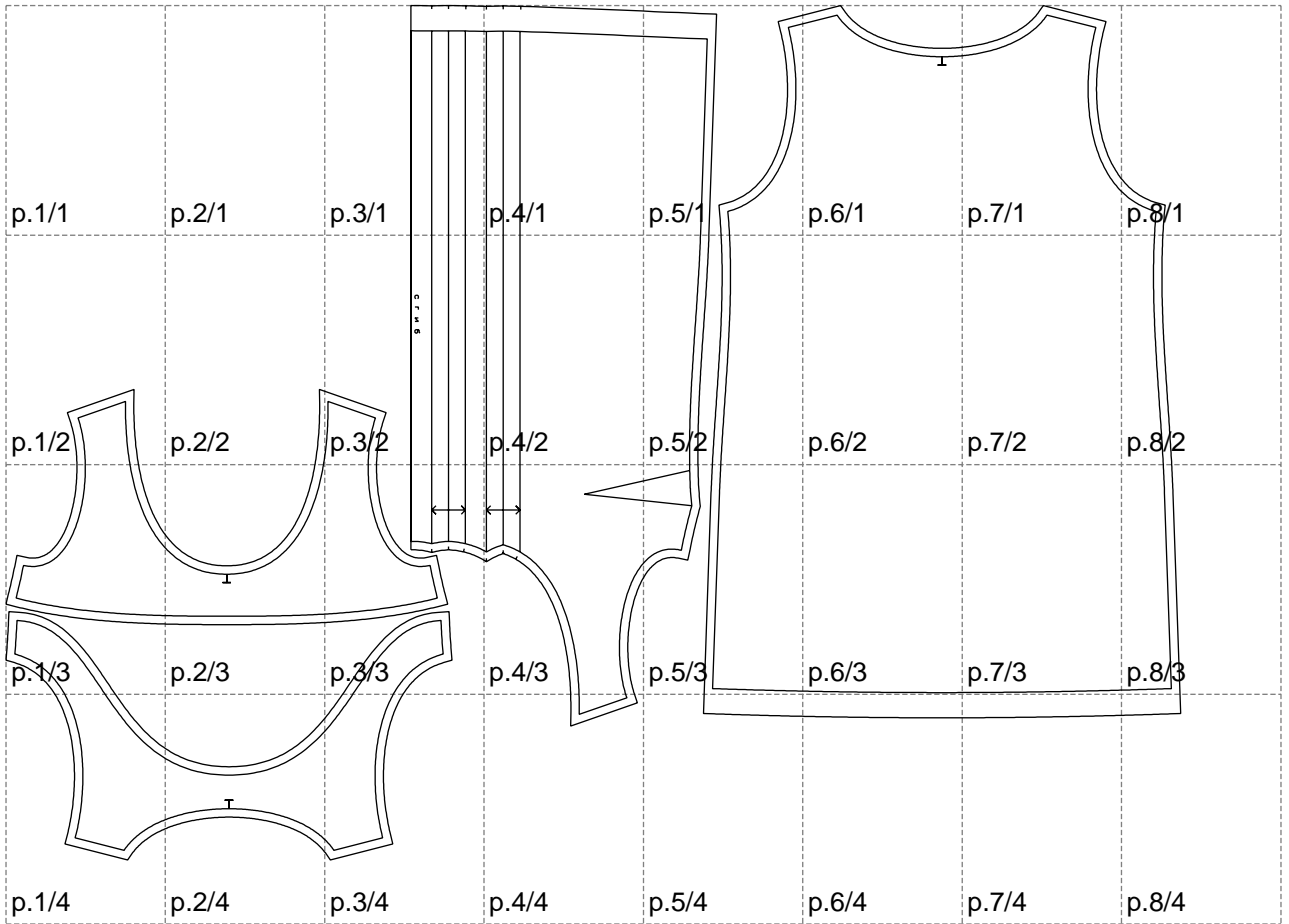

Not for print

Paper size: A4, size:1399.00 x1017.32 mm

# Example

size:1488.92 x543.64 mm

Maneken =1 ver.0

rz\_1=170

rz\_16=96

rz\_17=82

rz\_18=76

rz\_19=104

rz\_20=101.8

---

. . . . .  
. . . . .  
. . . . .