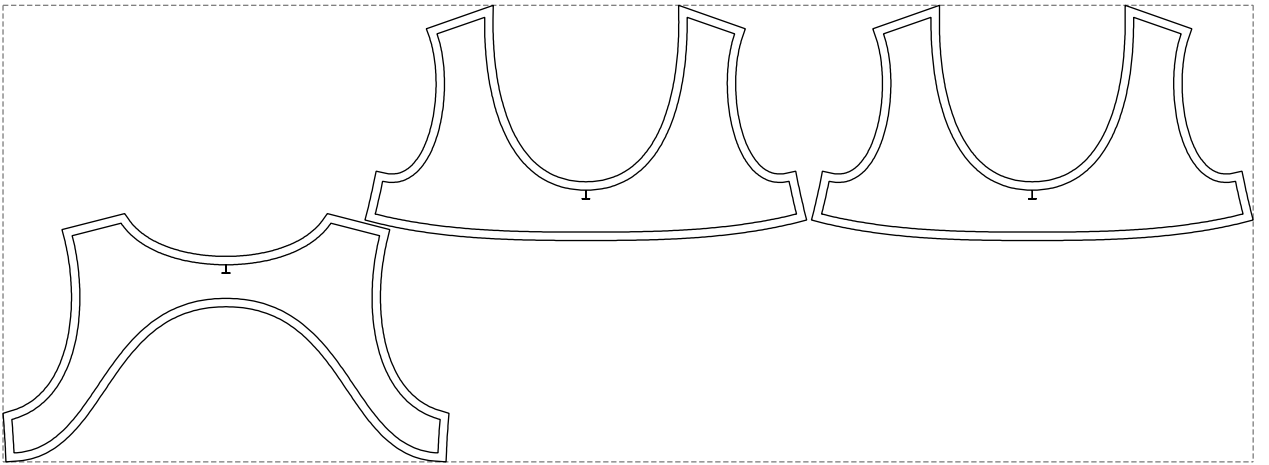

Not for print

Paper size: A4, size:1399.00 x1017.32 mm

# Example

size:1488.92 x543.64 mm

Maneken =1 ver.0

rz\_1=170

rz\_16=96

rz\_17=82

rz\_18=76

rz\_19=104

rz\_20=101.8

---

. . . . .  
. . . . .  
. . . . .