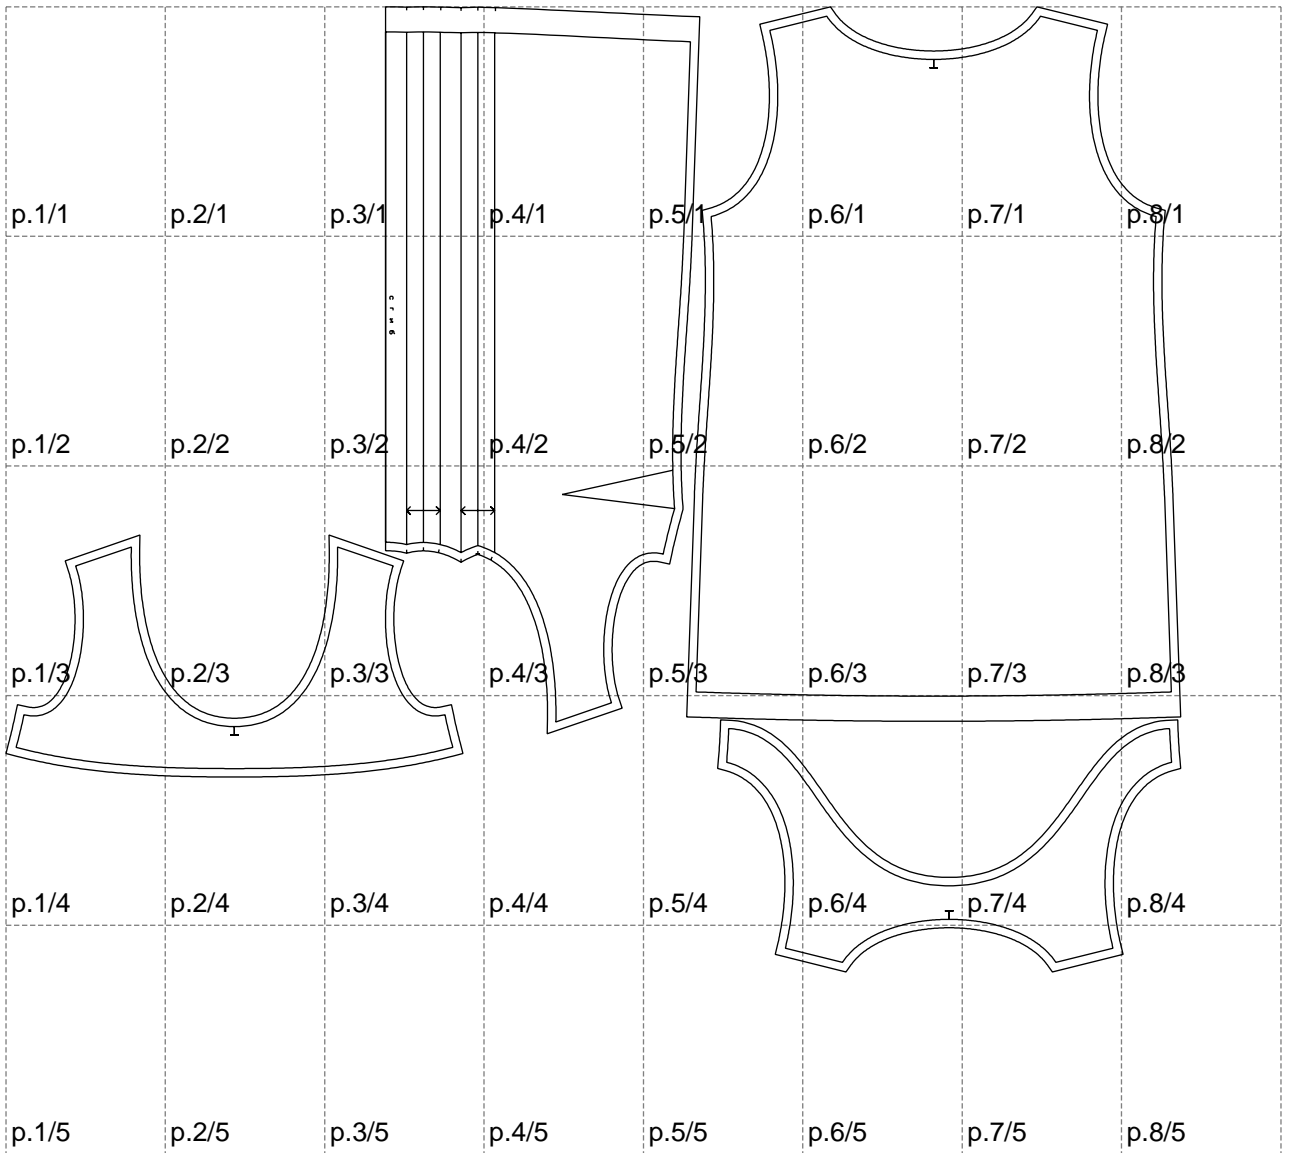

Not for print

Paper size: A4, size:1399.00 x1149.40 mm

# Example

size:1499.00 x563.96 mm

Maneken =1 ver.0

rz\_1=170

rz\_16=100

rz\_17=85.4

rz\_18=80.2

rz\_19=108

rz\_20=105.4

---

. . . . .  
. . . . .  
. . . . .