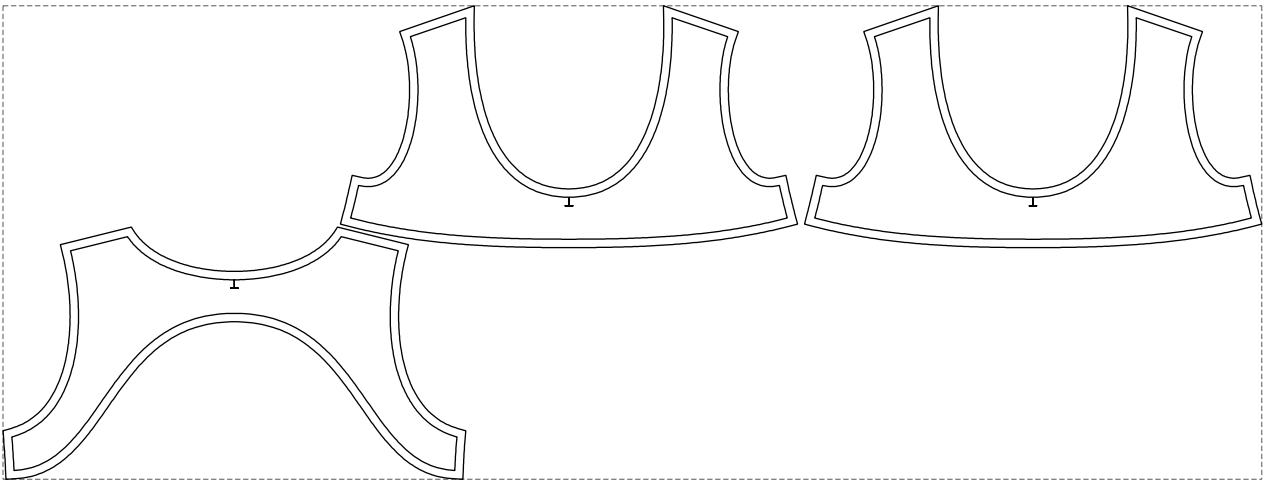

Not for print

Paper size: A4, size:1399.00 x1149.40 mm

# Example

size:1499.00 x563.96 mm

Maneken =1 ver.0

rz\_1=170

rz\_16=100

rz\_17=85.4

rz\_18=80.2

rz\_19=108

rz\_20=105.4

---

. . . . .  
. . . . .  
. . . . .