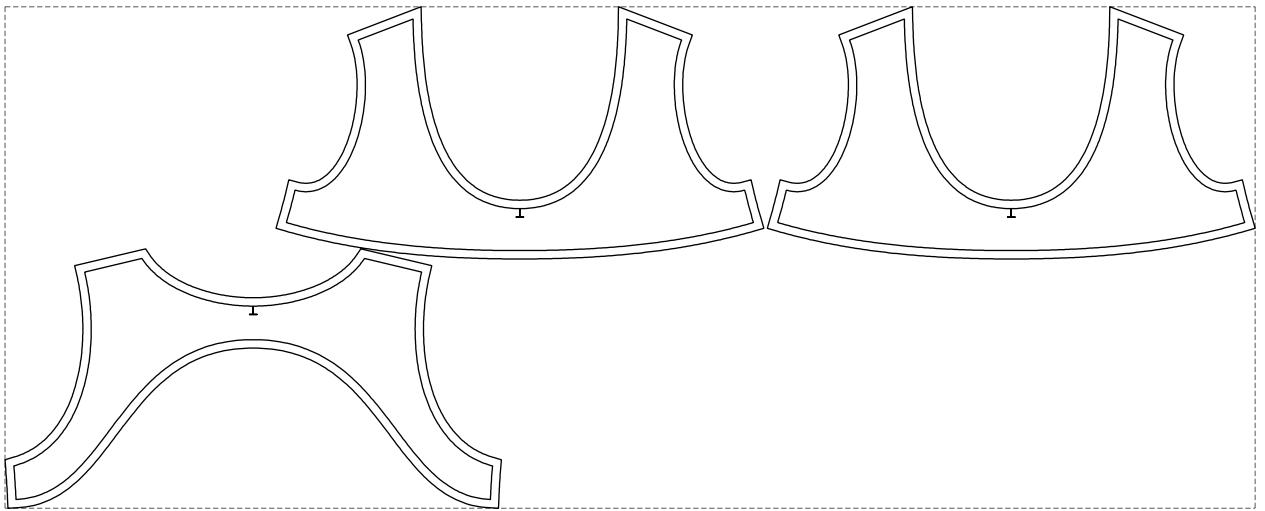

Not for print

Paper size: A4, size:1399.00 x1163.64 mm

# Example

size:1488.91 x597.39 mm

Maneken =1 ver.0

rz\_1=170

rz\_16=108

rz\_17=92.5

rz\_18=89.2

rz\_19=116