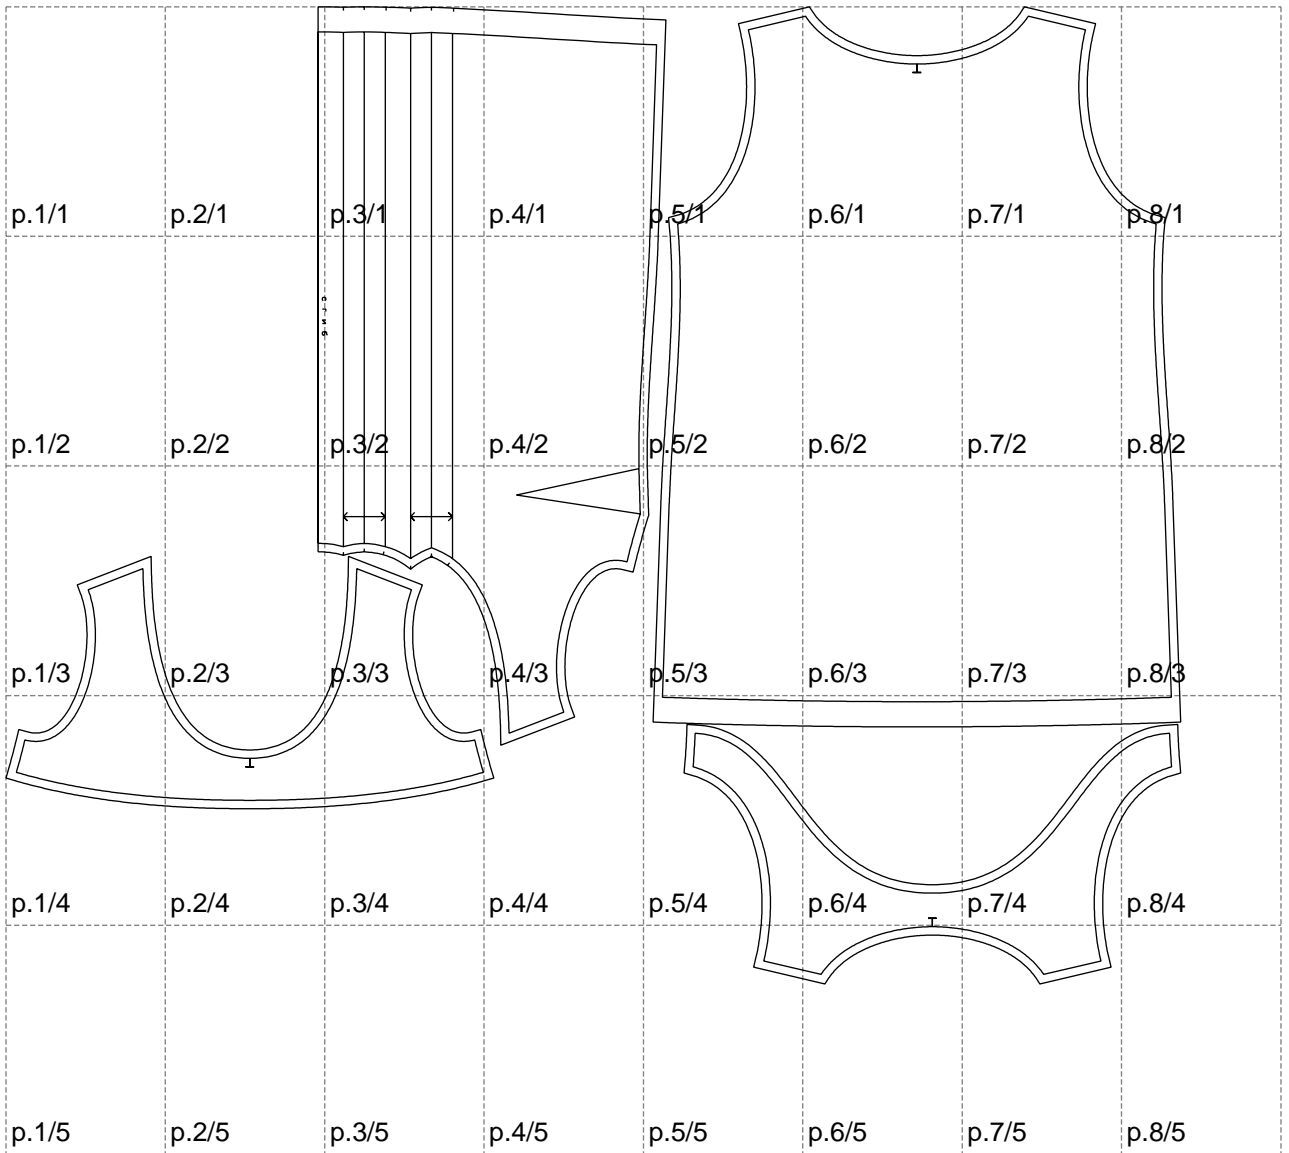

Not for print

Paper size: A4, size:1399.00 x1163.64 mm

# Example

size:1488.91 x597.39 mm

Maneken =1 ver.0

rz\_1=170

rz\_16=108

rz\_17=92.5

rz\_18=89.2

rz\_19=116

rz\_20=113

---

. . . . .  
. . . . .  
. . . . .