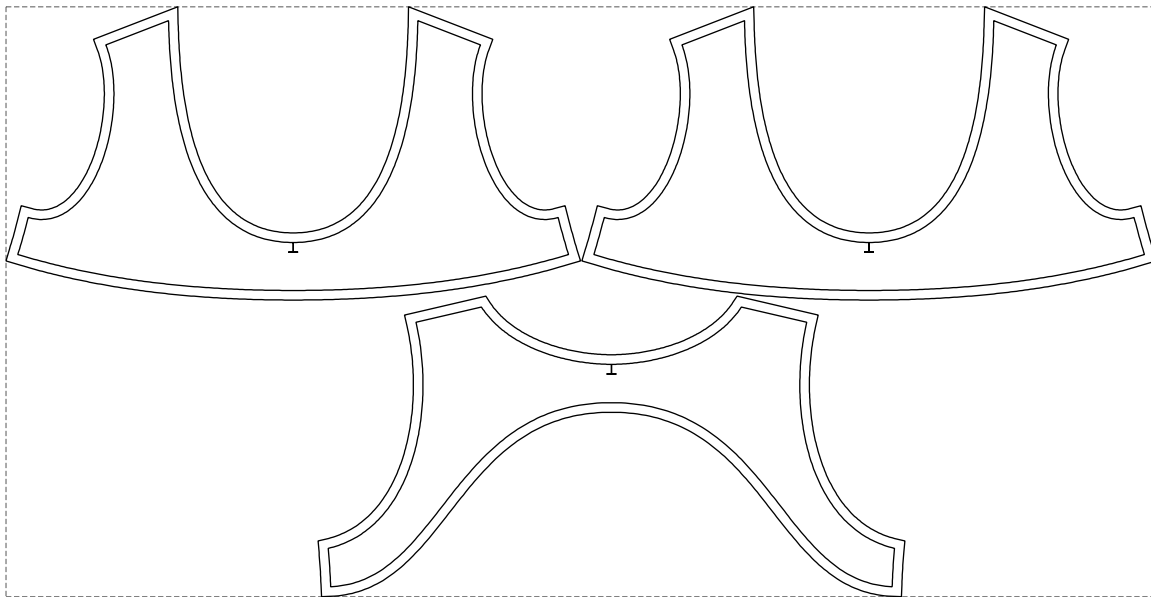

Not for print

Paper size: A4, size:1399.00 x1175.28 mm

# Example

size:1198.92 x615.00 mm

Maneken =1 ver.0

rz\_1=170

rz\_16=112

rz\_17=96.2

rz\_18=94

rz\_19=120