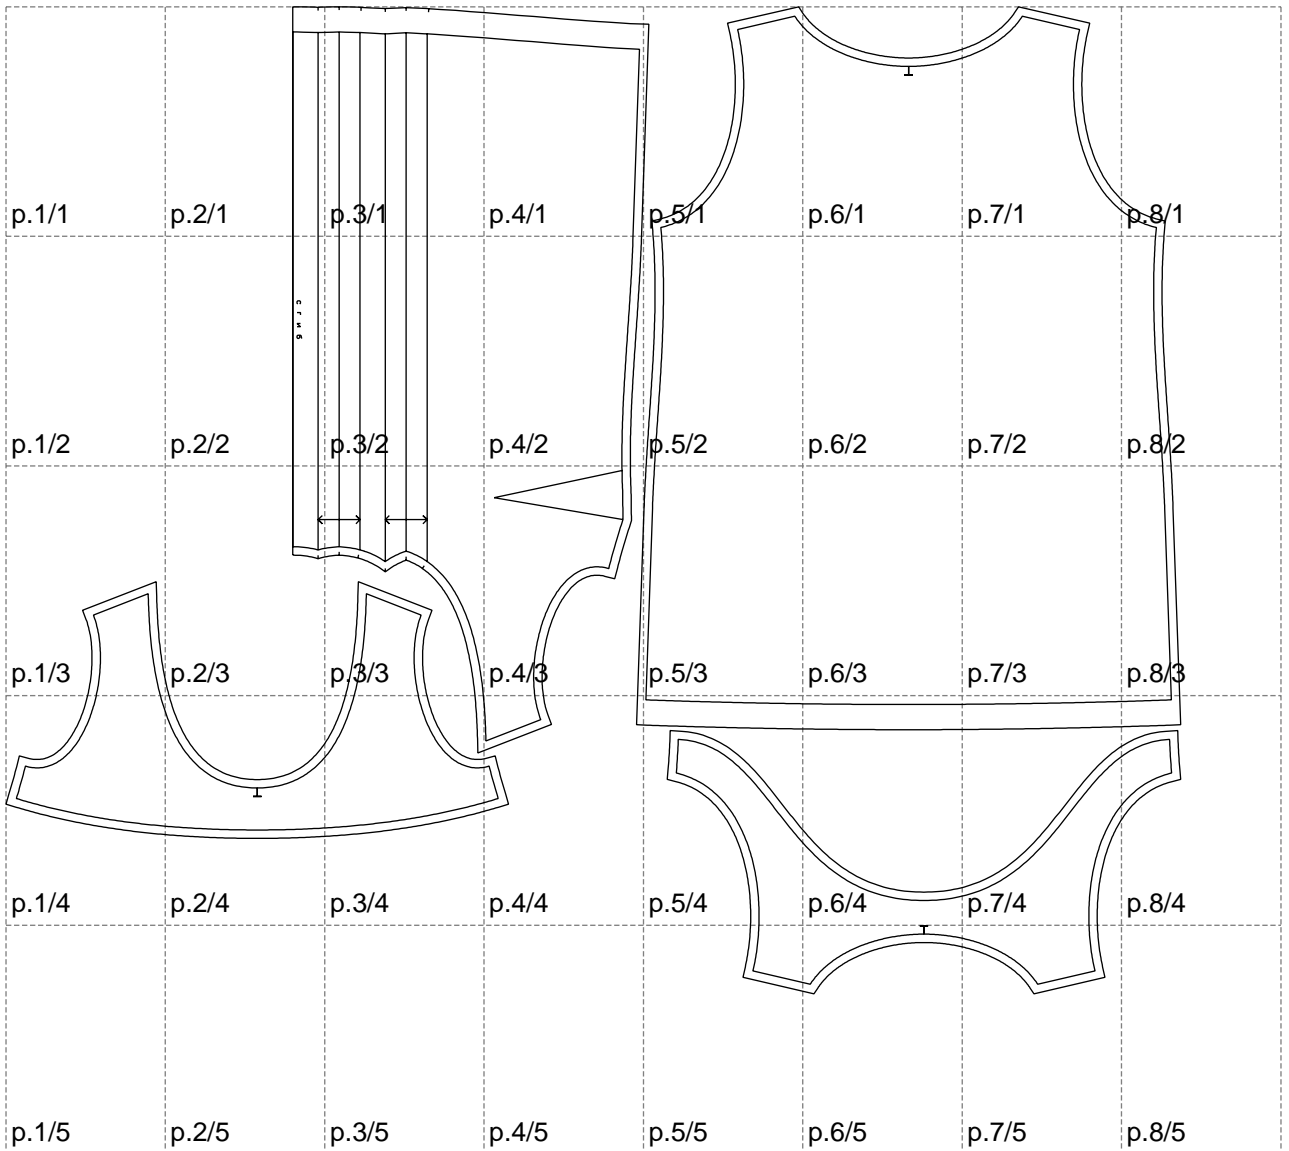

Not for print

Paper size: A4, size:1399.00 x1175.28 mm

# Example

size:1198.92 x615.00 mm

Maneken =1 ver.0

rz\_1=170

rz\_16=112

rz\_17=96.2

rz\_18=94

rz\_19=120

rz\_20=117

---

. . . . .  
. . . . .  
. . . . .