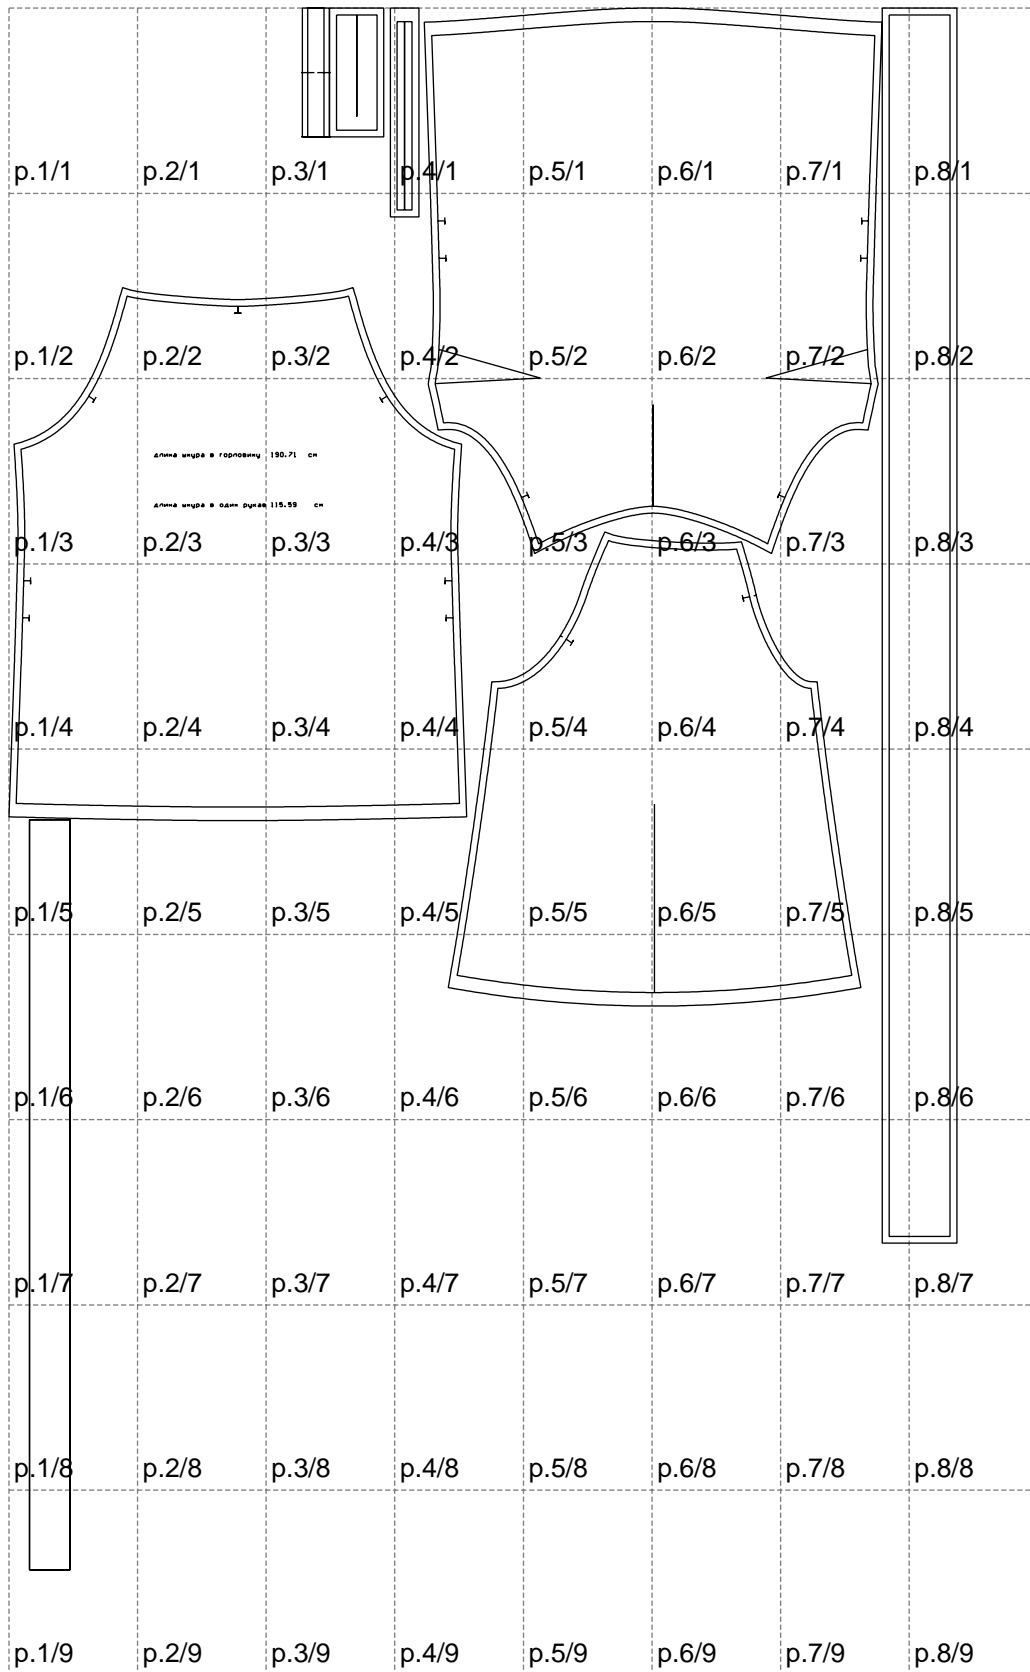

Not for print

Paper size: A4, size:1399.00 x2304.86 mm

# Example

size:110.00 x1822.66 mm

Maneken =1 ver.0

rz\_1=170

rz\_16=112

rz\_17=96.2

rz\_18=94

rz\_19=120

rz\_20=117

---

. . . . .  
. . . . .  
. . . . .