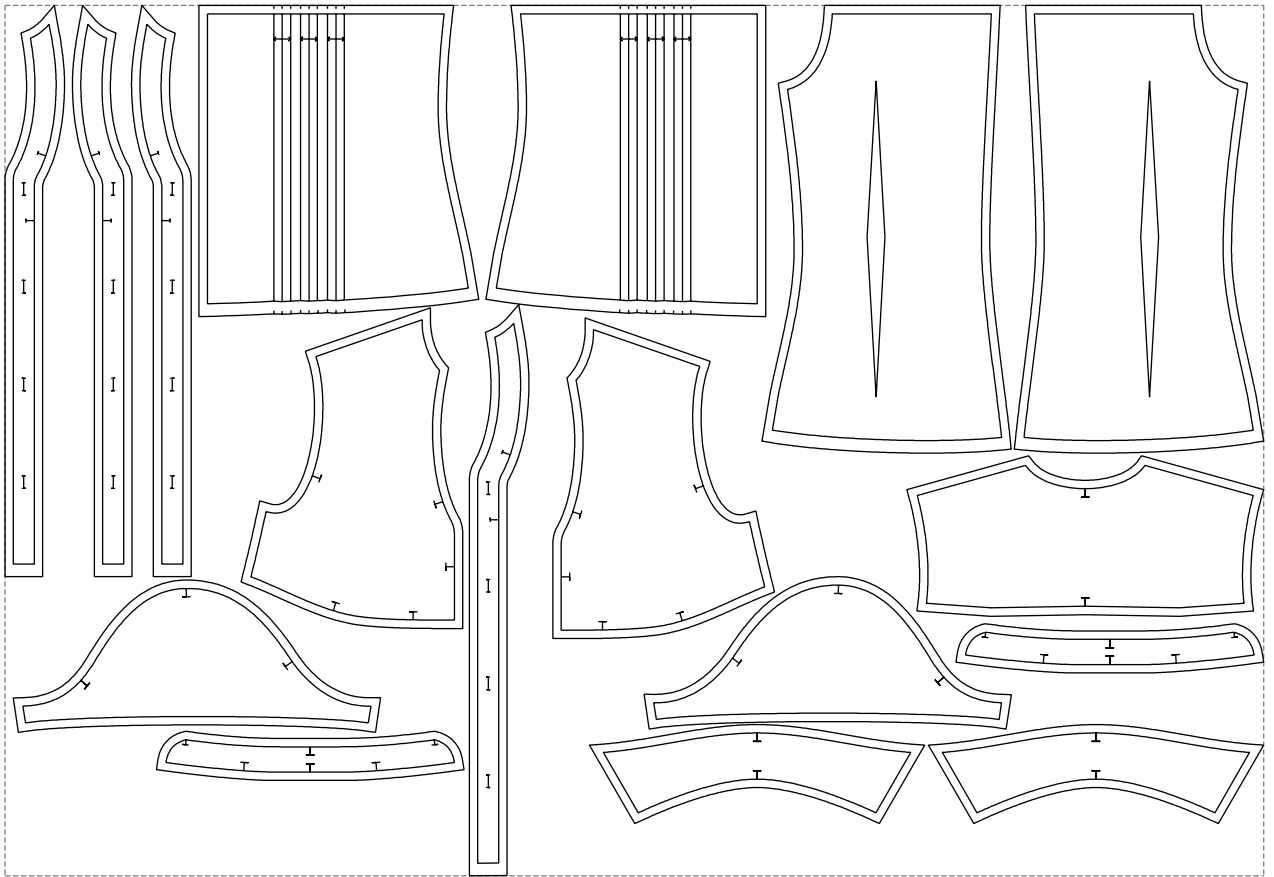

Not for print

Paper size: A4, size:1399.00 x680.46 mm

# Example

size:1499.00 x1036.69 mm

Maneken =1 ver.0

rz\_1=170

rz\_16=92

rz\_17=78.8

rz\_18=71.8

rz\_19=100

rz\_20=98.1

---

. . . . .  
. . . . .  
. . . . .