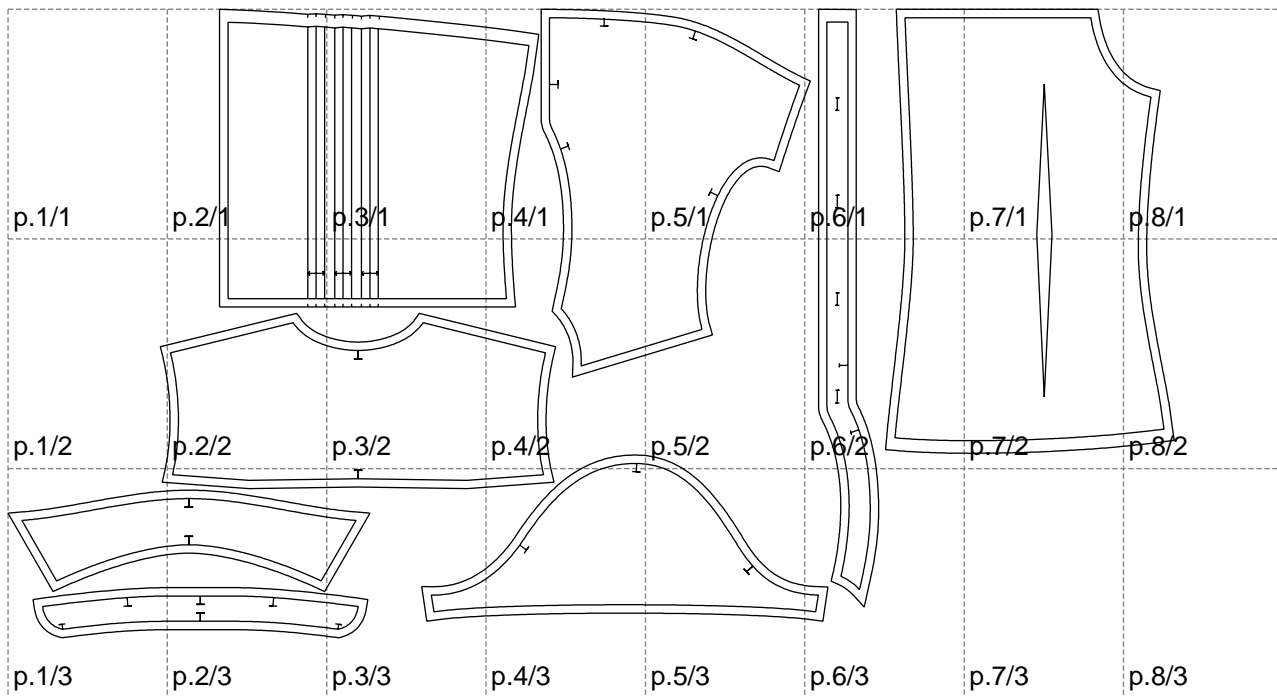

Not for print

Paper size: A4, size:1388.92 x748.34 mm

# Example

size:1499.00 x1261.65 mm

Maneken =1 ver.0

rz\_1=170

rz\_16=112

rz\_17=96.2

rz\_18=94

rz\_19=120

rz\_20=117

---

. . . . .  
. . . . .  
. . . . .