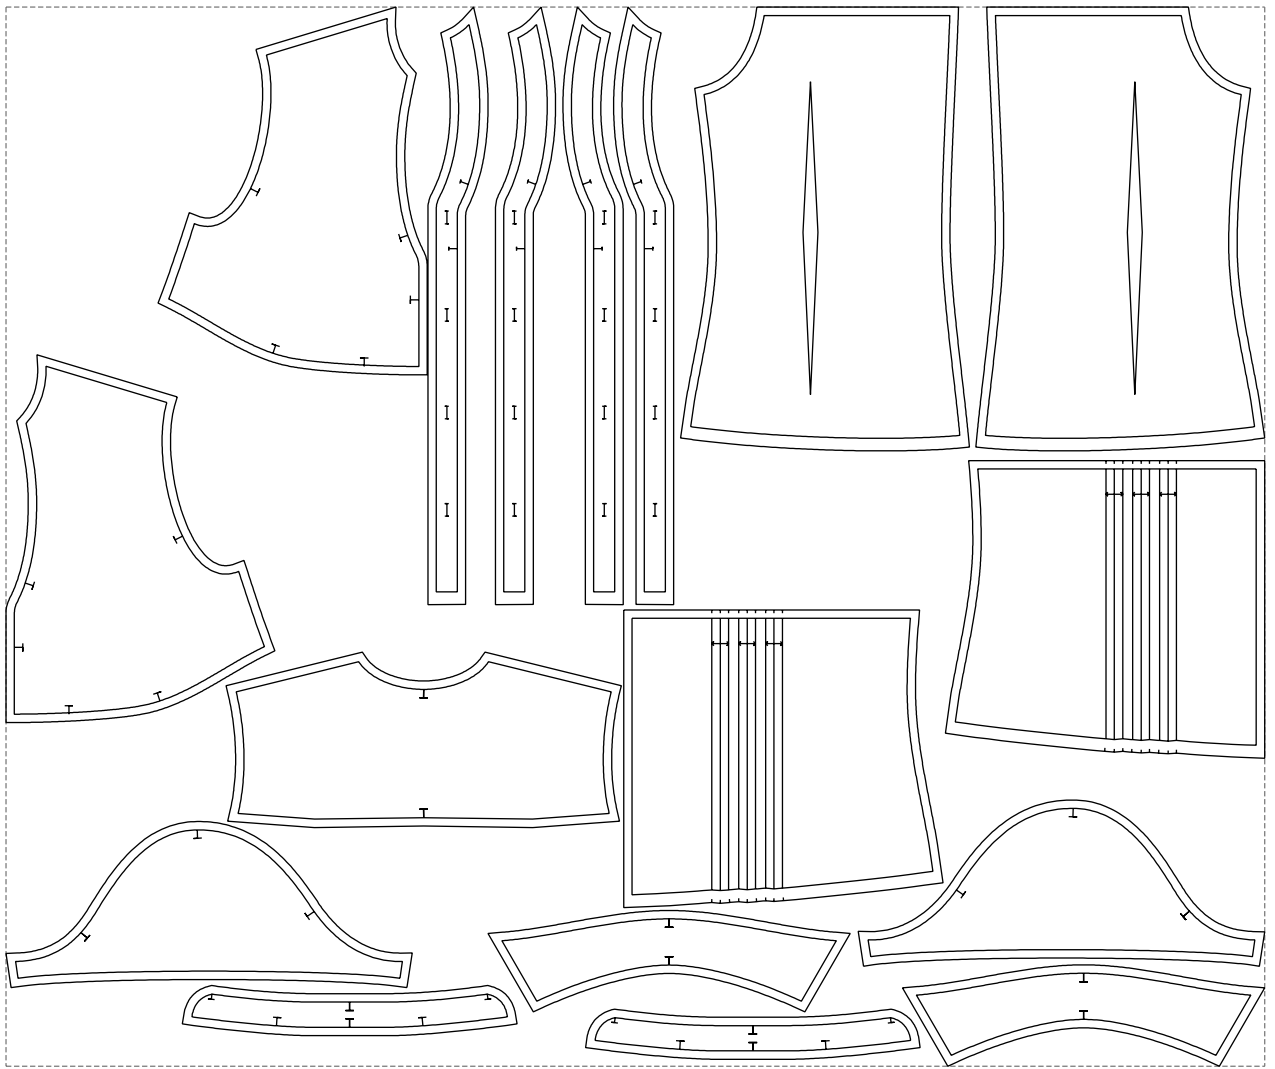

Not for print

Paper size: A4, size:1388.92 x748.34 mm

# Example

size:1499.00 x1261.65 mm

Maneken =1 ver.0

rz\_1=170

rz\_16=112

rz\_17=96.2

rz\_18=94

rz\_19=120

rz\_20=117

---

. . . . .  
. . . . .  
. . . . .