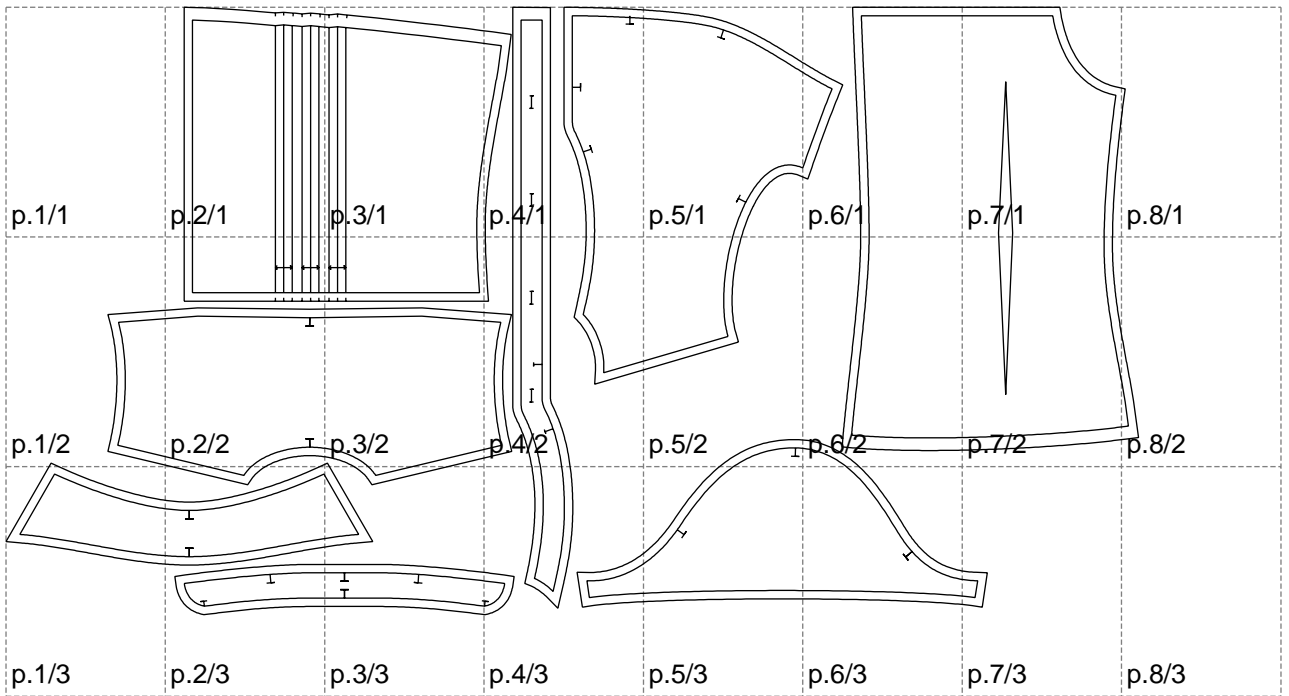

Not for print

Paper size: A4, size:1348.88 x723.29 mm

# Example

size:1488.98 x1335.09 mm

Maneken =1 ver.0

rz\_1=170

rz\_16=116

rz\_17=100

rz\_18=98.8

rz\_19=124

rz\_20=121

---

. . . . .  
. . . . .  
. . . . .