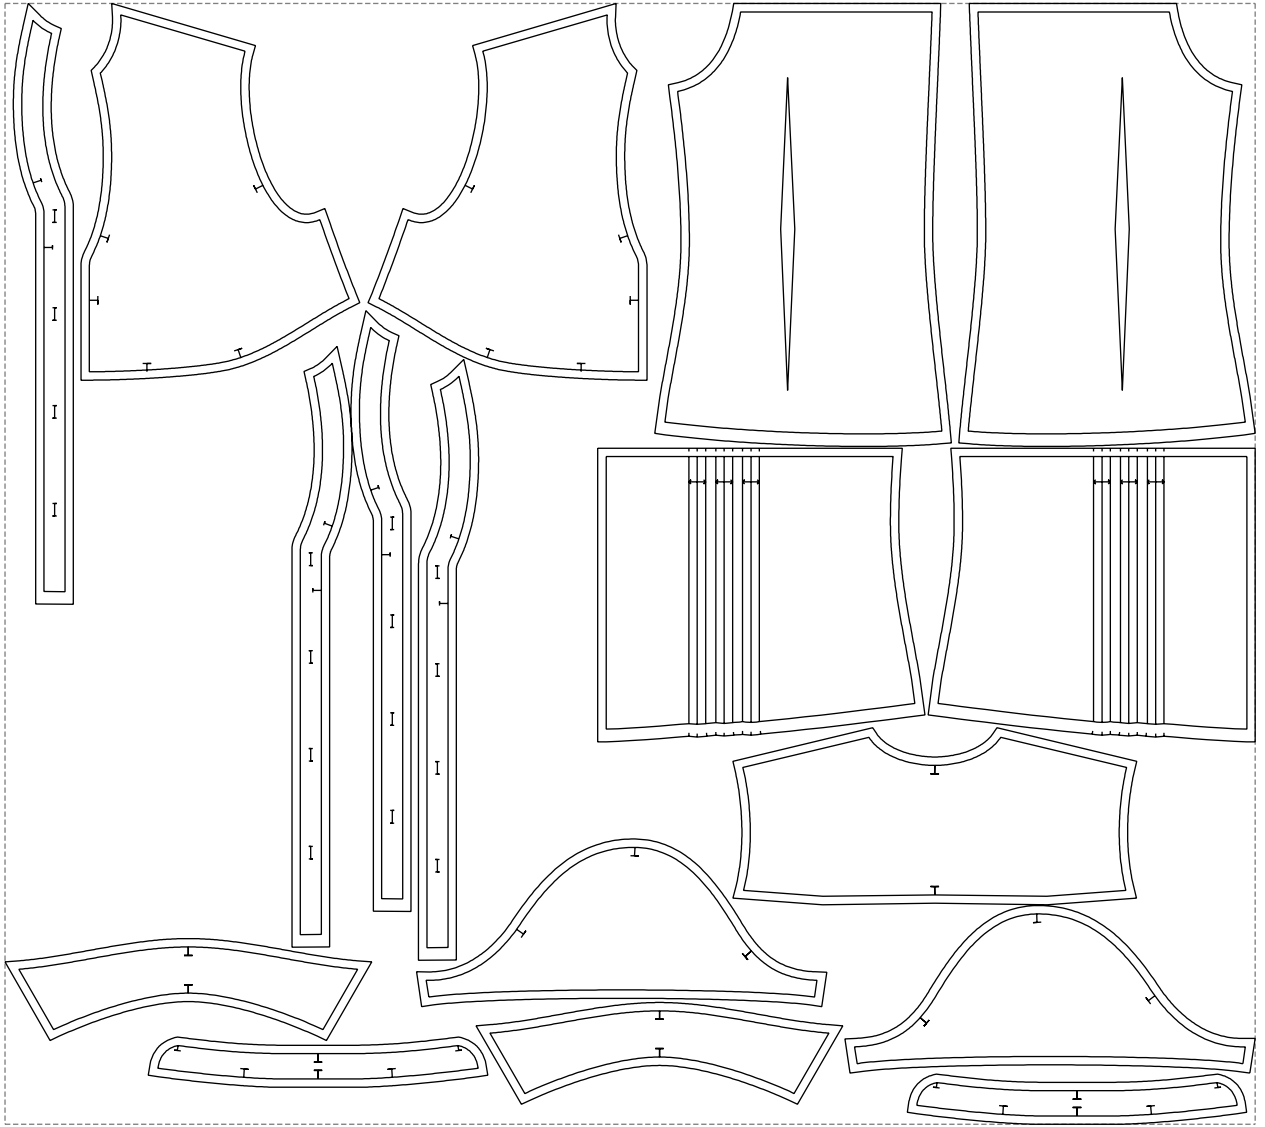

Not for print

Paper size: A4, size:1348.88 x723.29 mm

# Example

size:1488.98 x1335.09 mm

Maneken =1 ver.0

rz\_1=170

rz\_16=116

rz\_17=100

rz\_18=98.8

rz\_19=124