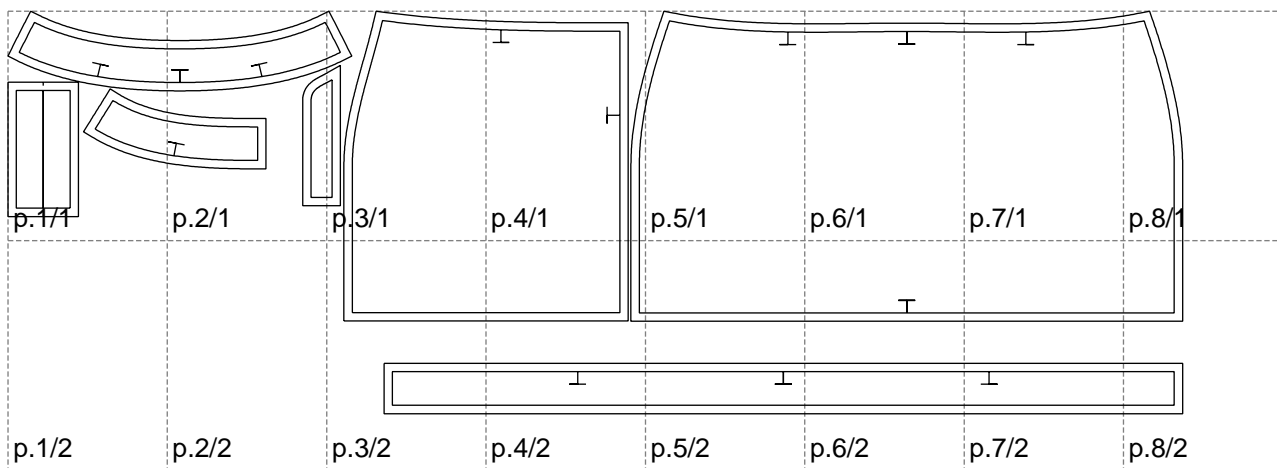

Not for print

Paper size: A4, size:1399.00 x479.29 mm

# Example

size:1499.00 x689.15 mm

Maneken =1 ver.0

rz\_1=170

rz\_16=88

rz\_17=75.6

rz\_18=67.6

rz\_19=96

rz\_20=94.6

---

. . . . .  
. . . . .  
. . . . .