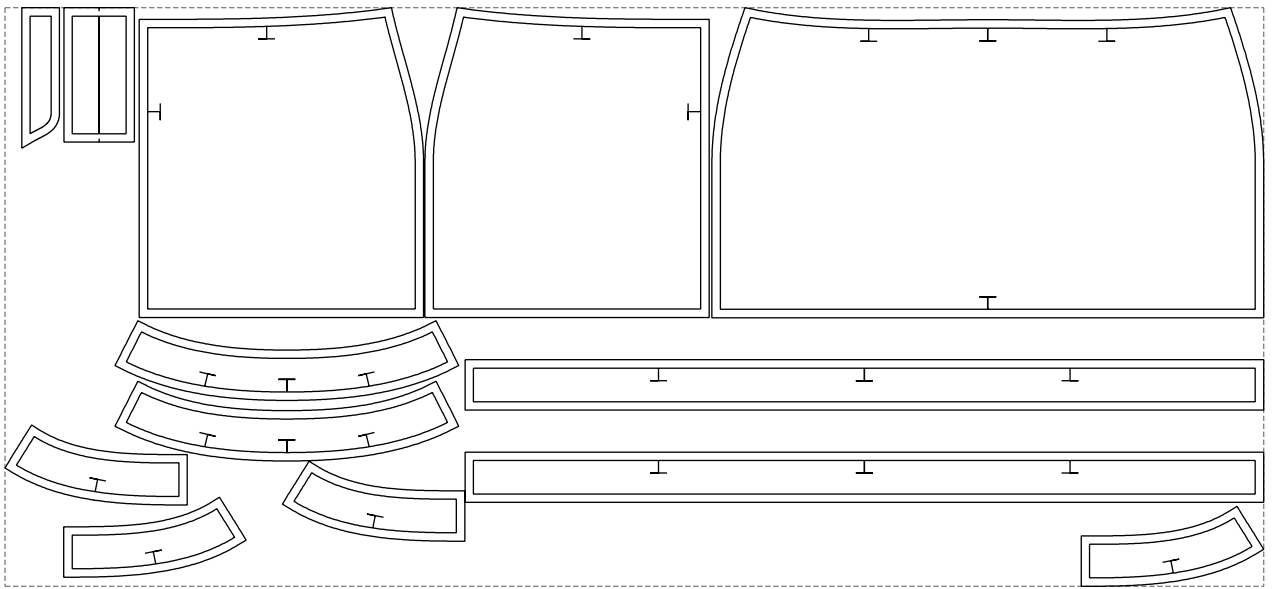

Not for print

Paper size: A4, size:1399.00 x479.29 mm

# Example

size:1499.00 x689.15 mm

Maneken =1 ver.0

rz\_1=170

rz\_16=88

rz\_17=75.6

rz\_18=67.6

rz\_19=96

rz\_20=94.6

---

. . . . .  
. . . . .  
. . . . .