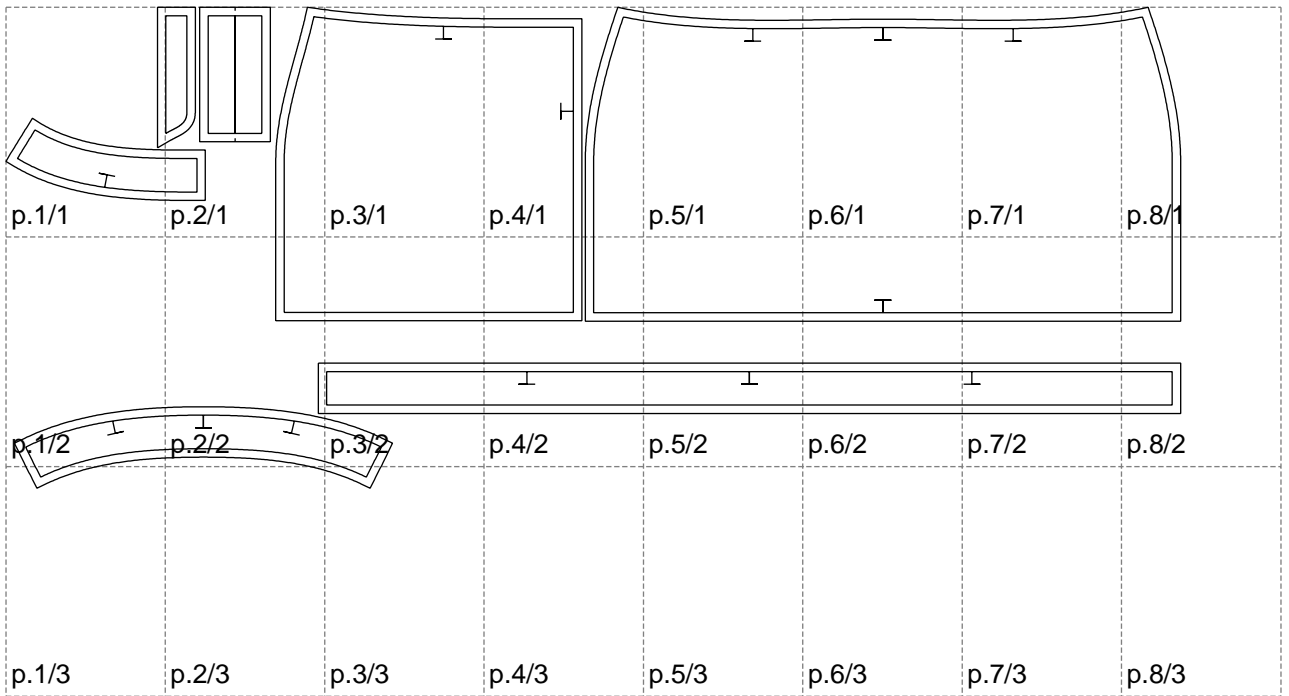

Not for print

Paper size: A4, size:1399.00 x572.73 mm

# Example

size:1499.00 x704.42 mm

Maneken =1 ver.0

rz\_1=170

rz\_16=96

rz\_17=82

rz\_18=76

rz\_19=104

rz\_20=101.8

---

. . . . .  
. . . . .  
. . . . .