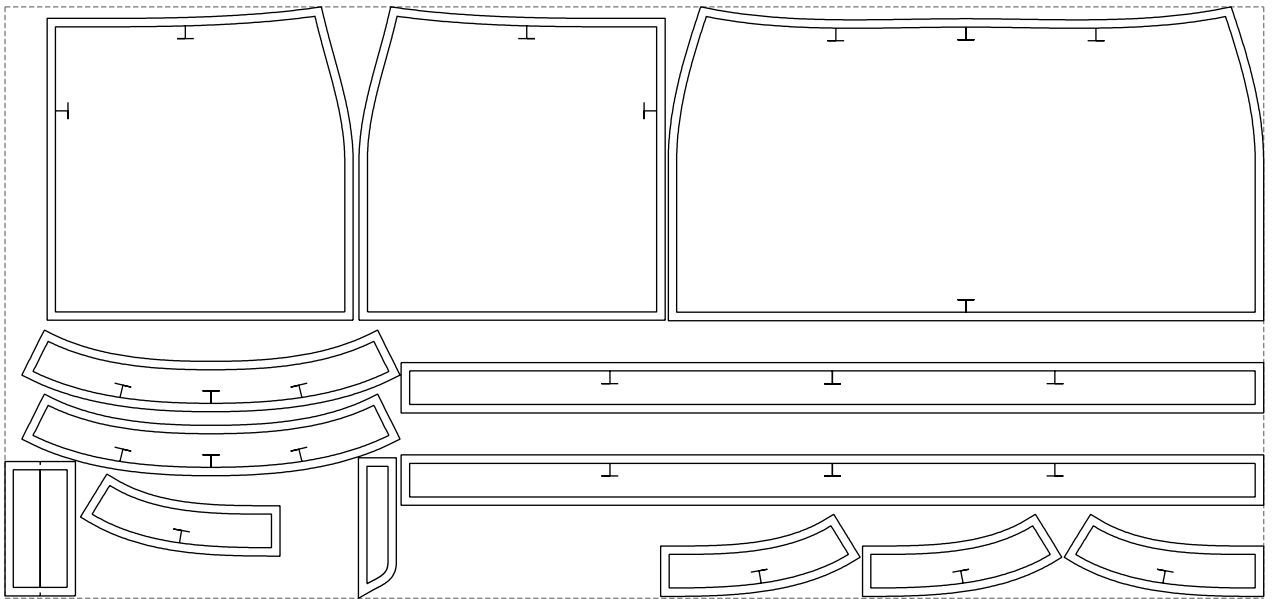

Not for print

Paper size: A4, size:1399.00 x572.73 mm

# Example

size:1499.00 x704.42 mm

Maneken =1 ver.0

rz\_1=170

rz\_16=96

rz\_17=82

rz\_18=76

rz\_19=104

rz\_20=101.8

---

. . . . .  
. . . . .  
. . . . .