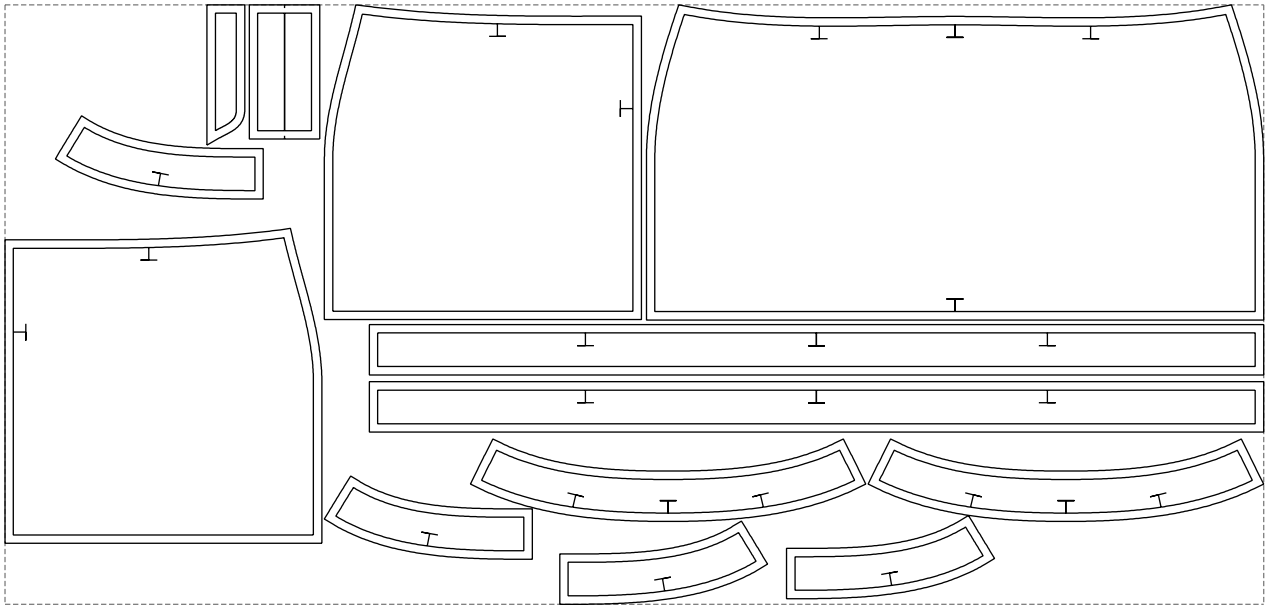

Not for print

Paper size: A4, size:1399.00 x583.72 mm

# Example

size:1499.00 x714.18 mm

Maneken =1 ver.0

rz\_1=170

rz\_16=100

rz\_17=85.4

rz\_18=80.2

rz\_19=108

rz\_20=105.4

---

. . . . .  
. . . . .  
. . . . .