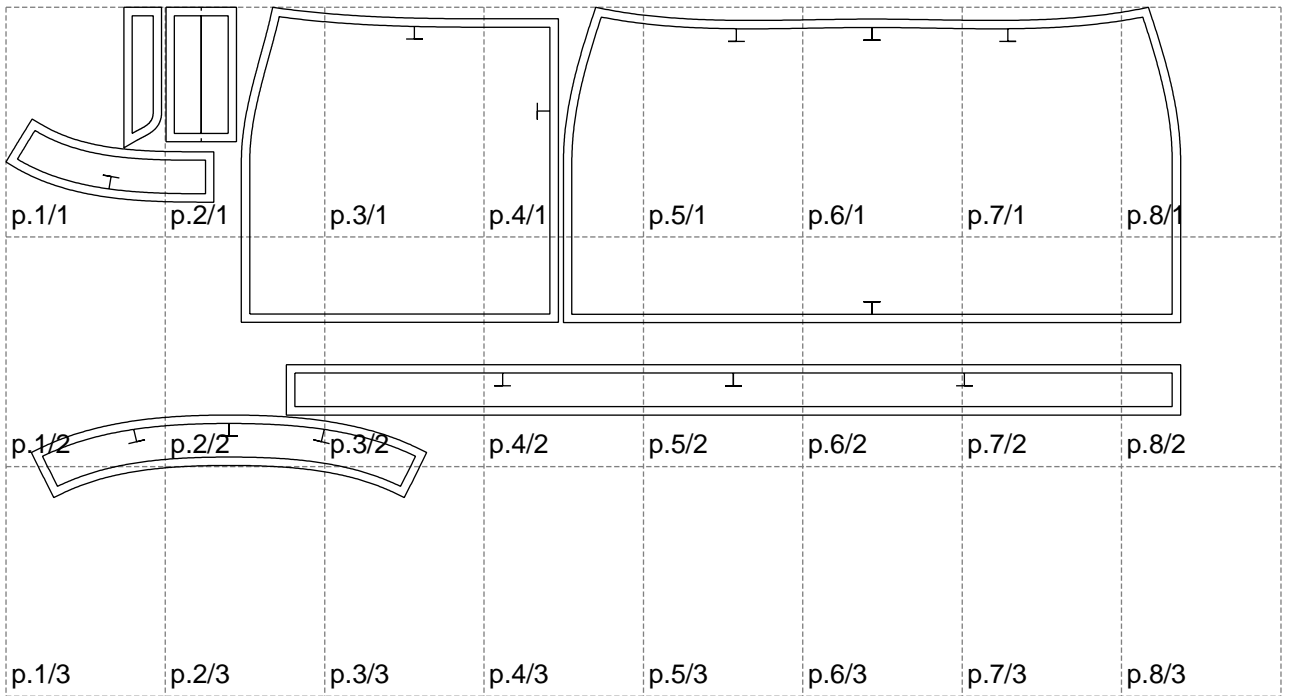

Not for print

Paper size: A4, size:1399.00 x583.72 mm

# Example

size:1499.00 x714.18 mm

Maneken =1 ver.0

rz\_1=170

rz\_16=100

rz\_17=85.4

rz\_18=80.2

rz\_19=108

rz\_20=105.4

---

. . . . .  
. . . . .  
. . . . .