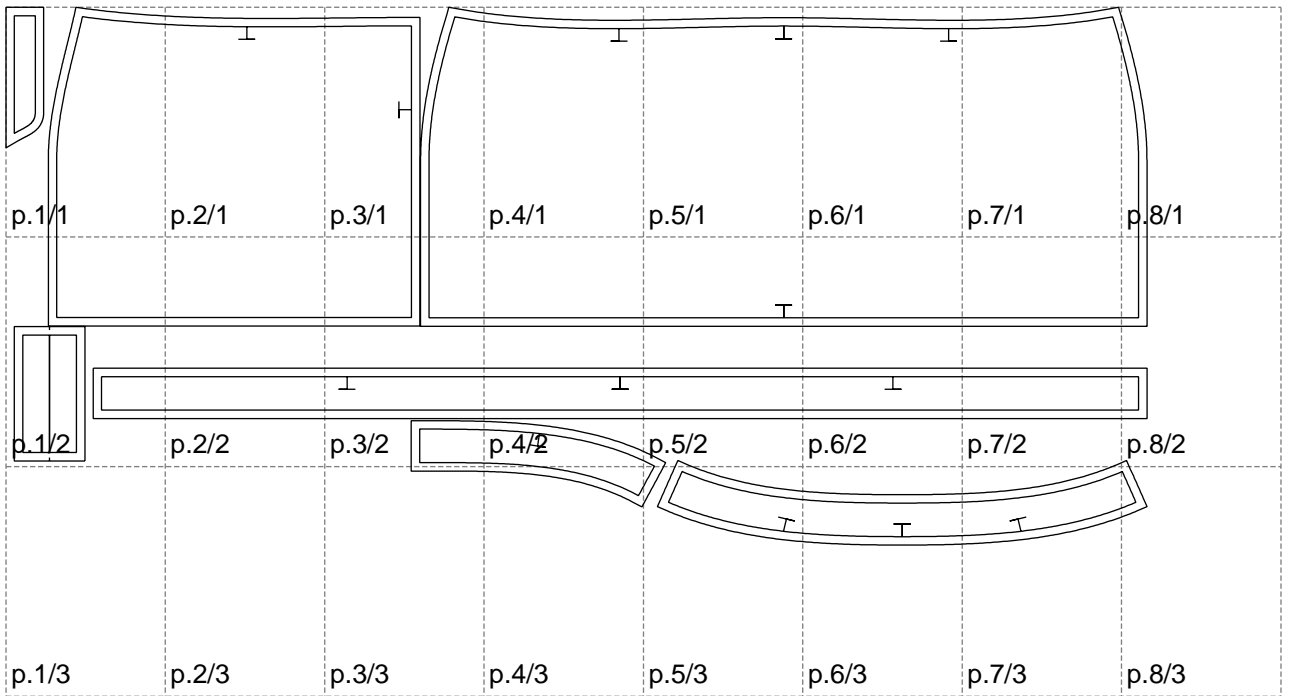

Not for print

Paper size: A4, size:1358.88 x640.26 mm

# Example

size:1448.86 x979.07 mm

Maneken =1 ver.0

rz\_1=170

rz\_16=120

rz\_17=104

rz\_18=103.6

rz\_19=128

rz\_20=125.1

---

. . . . .  
. . . . .  
. . . . .