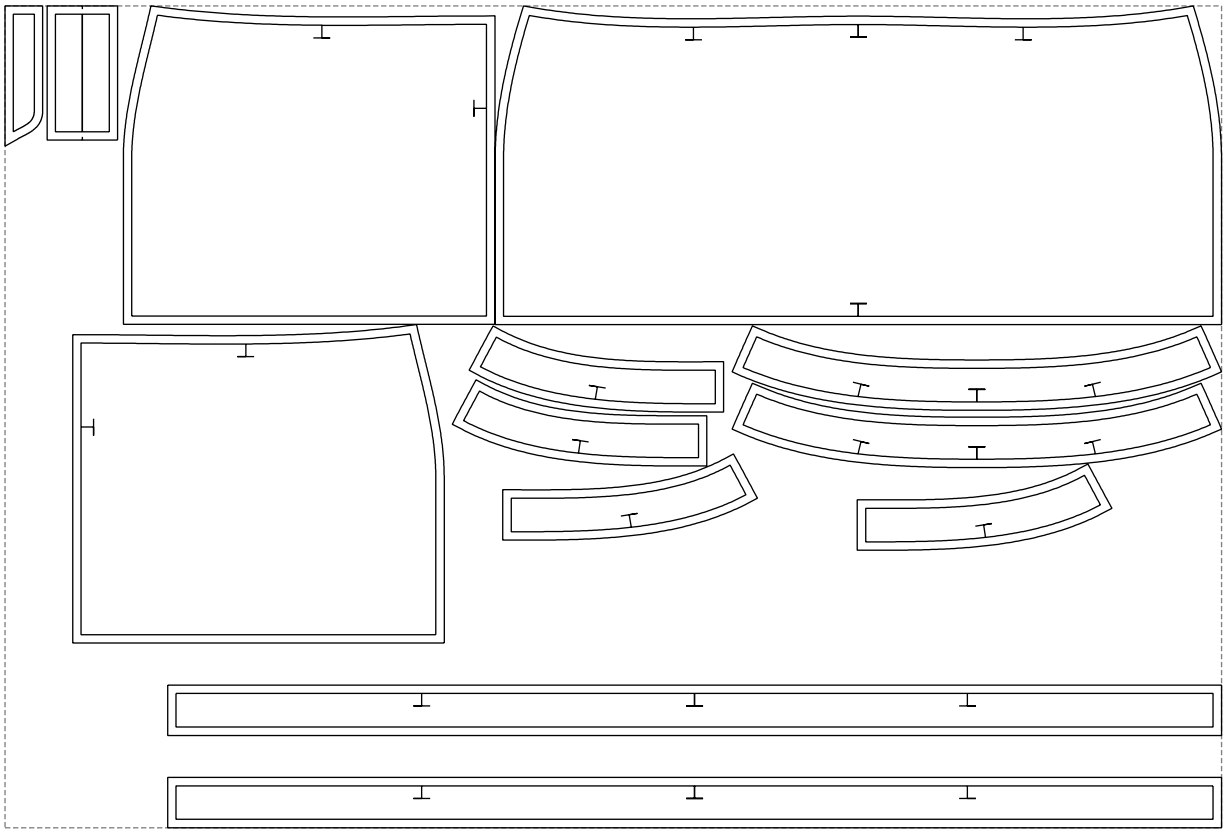

Not for print

Paper size: A4, size:1358.88 x640.26 mm

# Example

size:1448.86 x979.07 mm

Maneken =1 ver.0

rz\_1=170

rz\_16=120

rz\_17=104

rz\_18=103.6

rz\_19=128

rz\_20=125.1

---

. . . . .  
. . . . .  
. . . . .