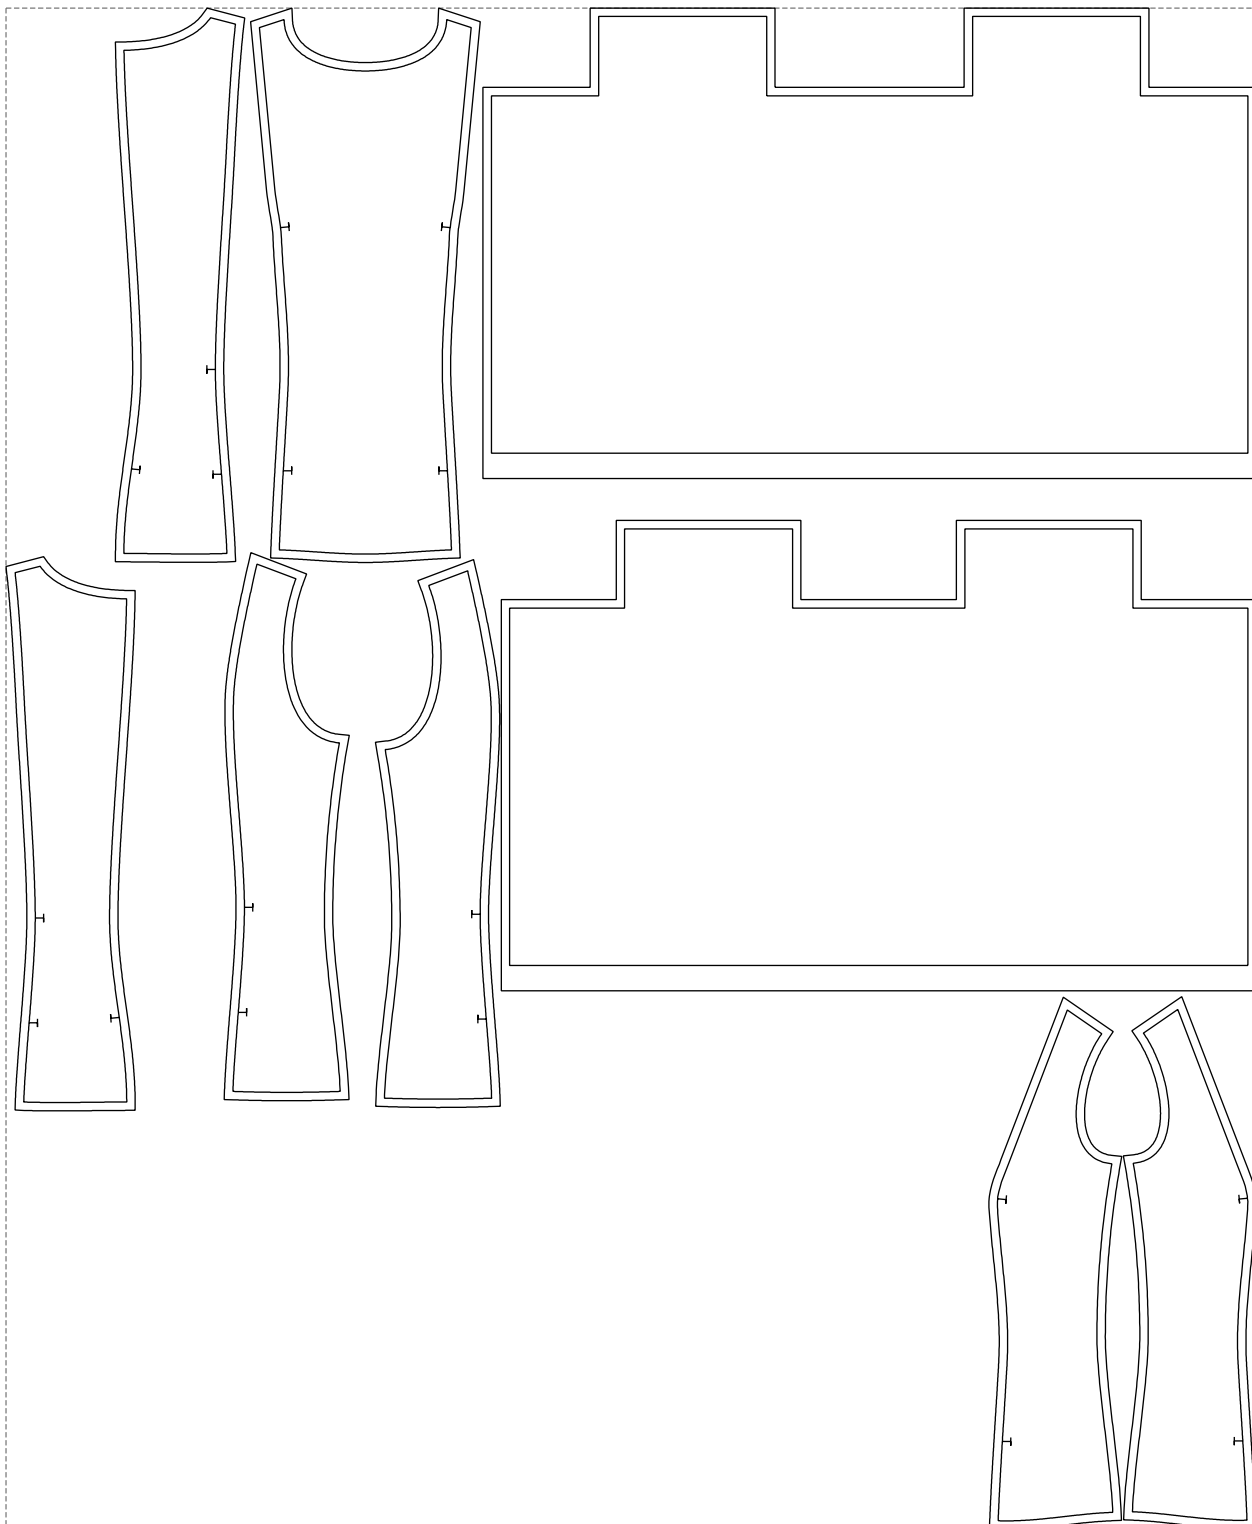

Not for print

Paper size: A4, size:1358.84 x1262.85 mm

# Example

size:1488.96 x1812.02 mm

Maneken =1 ver.0

rz\_1=170

rz\_16=88

rz\_17=75.6

rz\_18=67.6

rz\_19=96

rz\_20=94.6

---

. . . . .  
. . . . .  
. . . . .