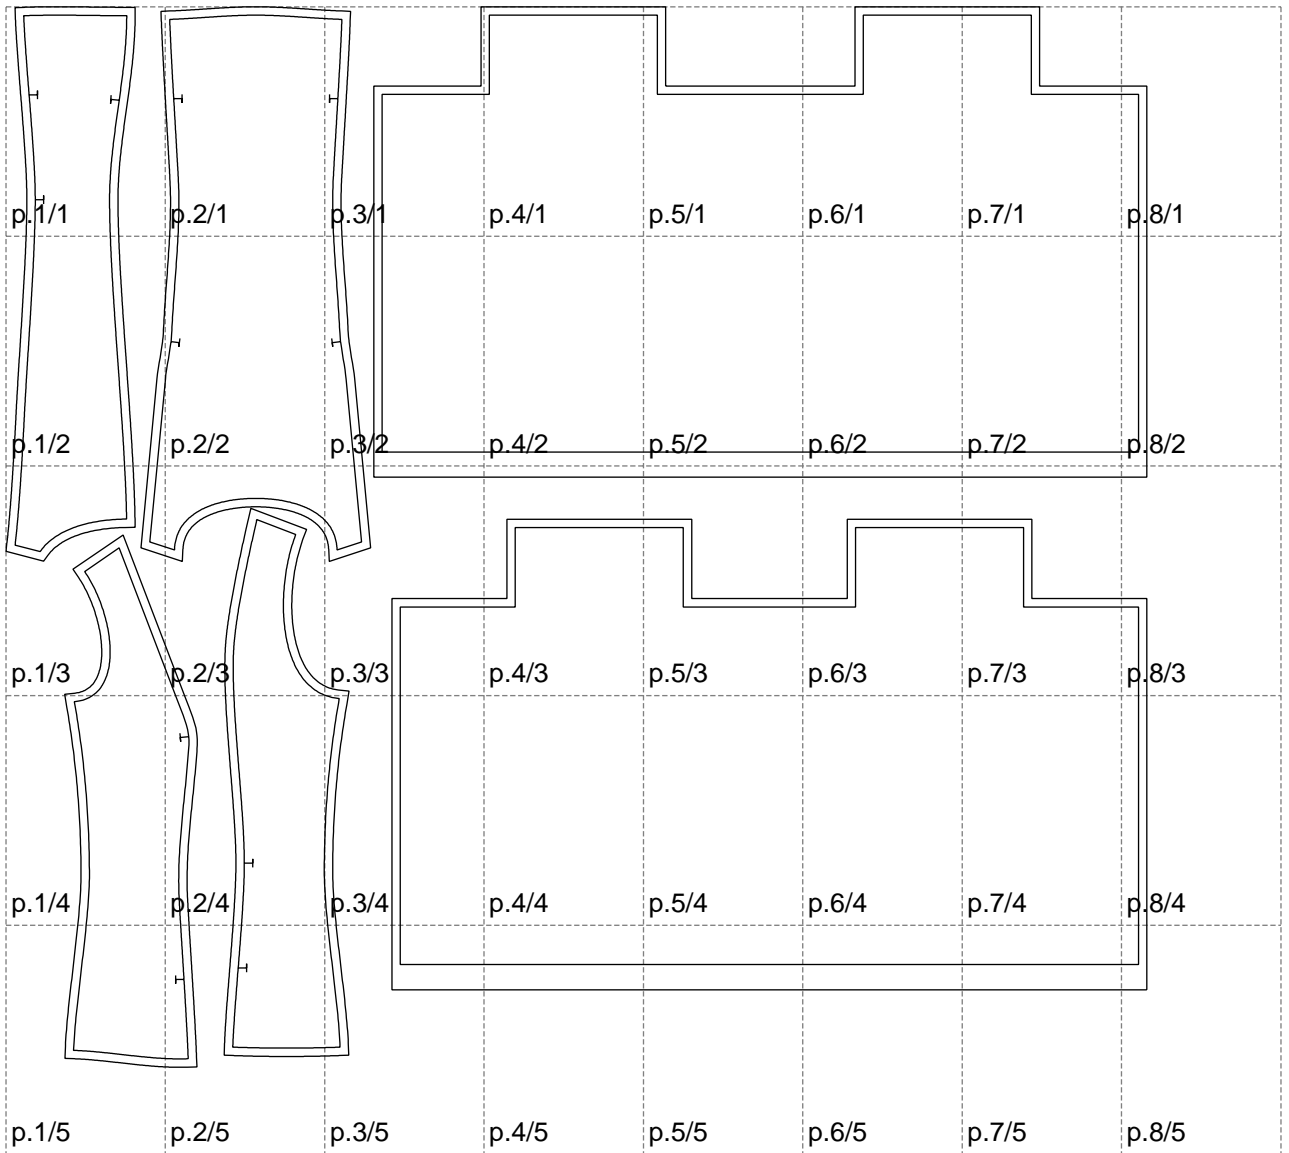

Not for print

Paper size: A4, size:1358.84 x1262.85 mm

# Example

size:1488.96 x1812.02 mm

Maneken =1 ver.0

rz\_1=170

rz\_16=88

rz\_17=75.6

rz\_18=67.6

rz\_19=96

rz\_20=94.6

---

. . . . .  
. . . . .  
. . . . .