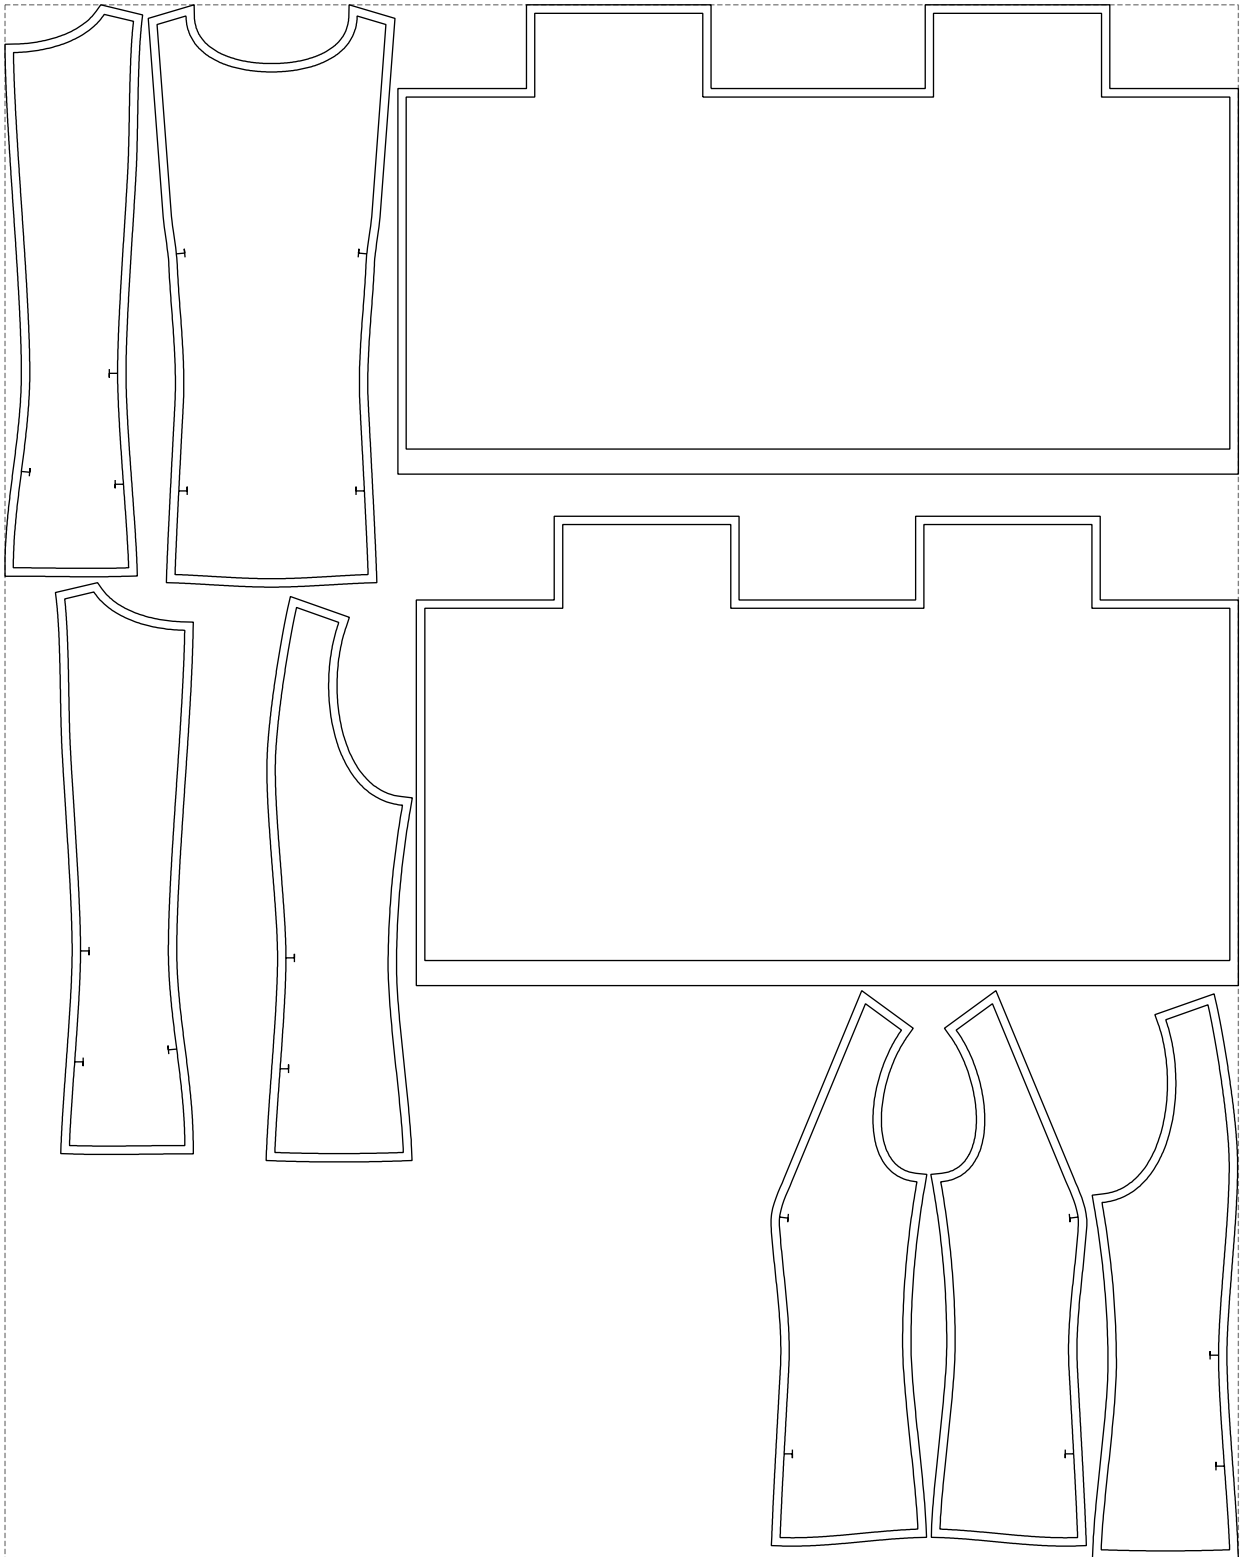

Not for print

Paper size: A4, size:1298.51 x1683.84 mm

# Example

size:1468.89 x1851.65 mm

Maneken =1 ver.0

rz\_1=170

rz\_16=104

rz\_17=88.9

rz\_18=84.4

rz\_19=112