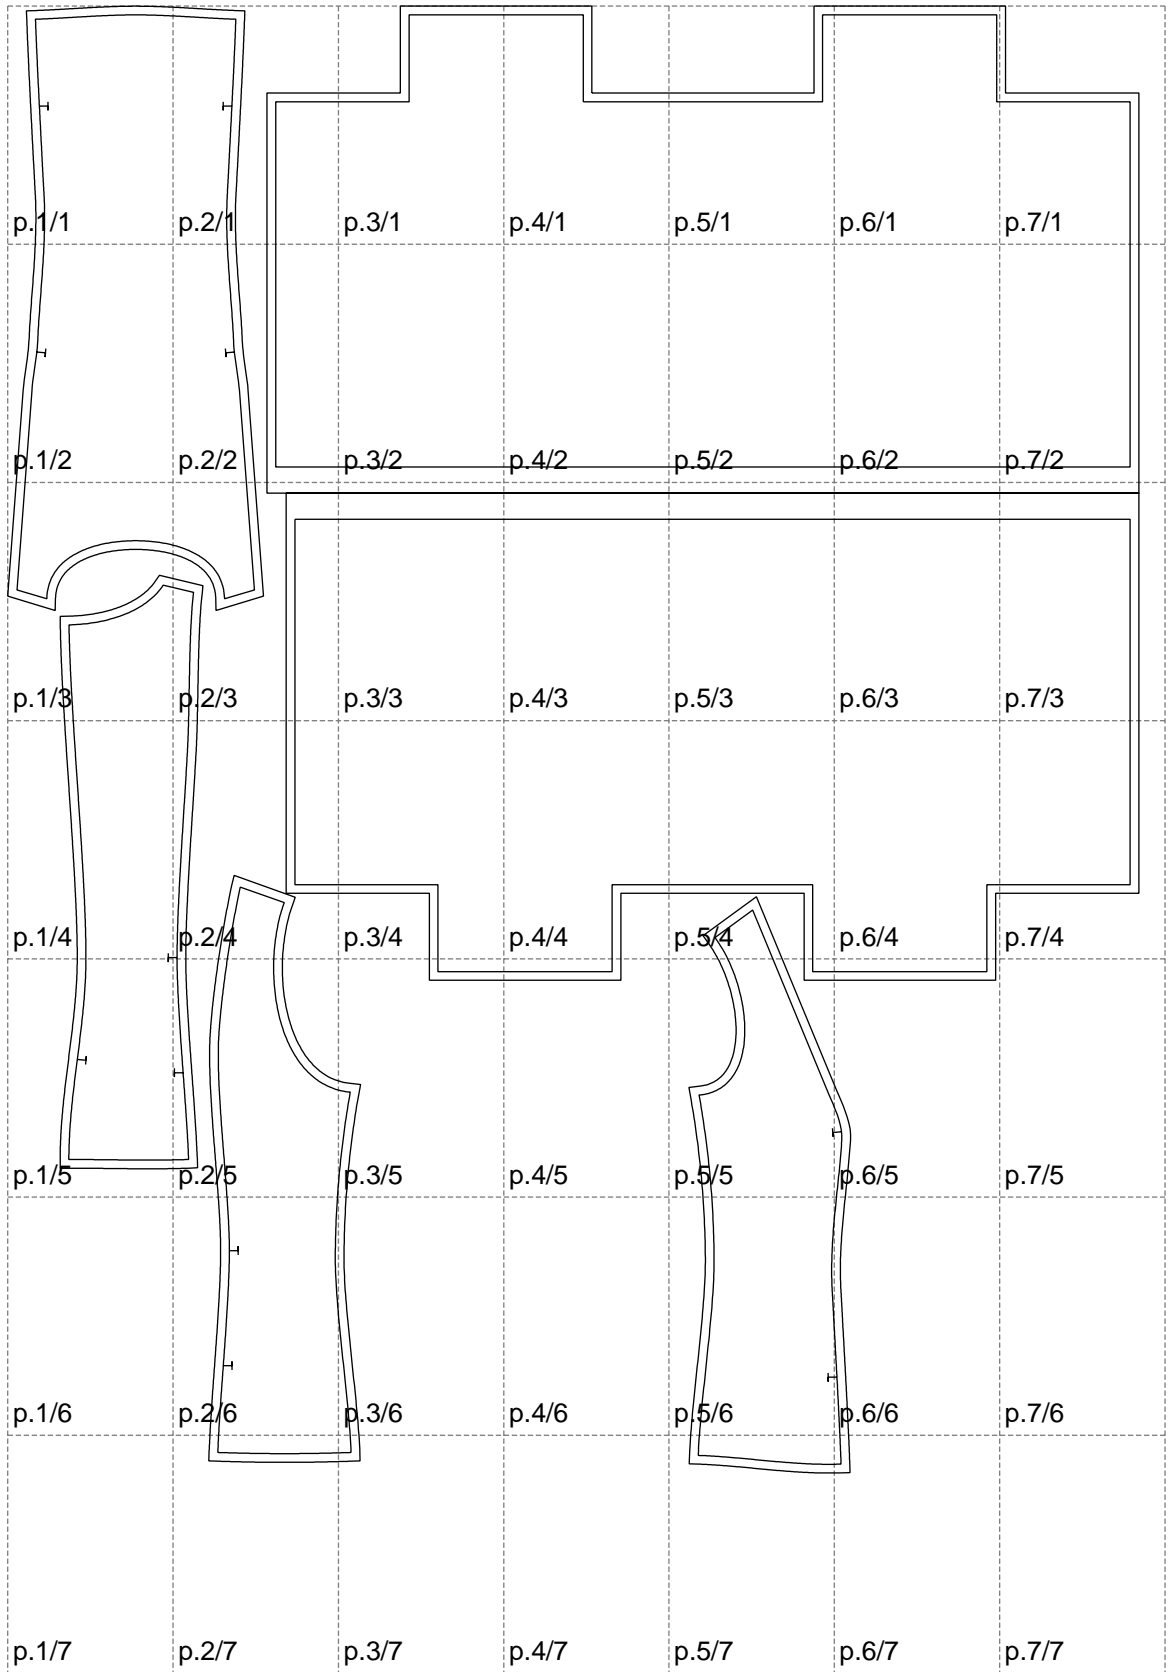

Not for print

Paper size: A4, size:1298.51 x1683.84 mm

# Example

size:1468.89 x1851.65 mm

Maneken =1 ver.0

rz\_1=170

rz\_16=104

rz\_17=88.9

rz\_18=84.4

rz\_19=112

rz\_20=109.3

---

. . . . .  
. . . . .  
. . . . .