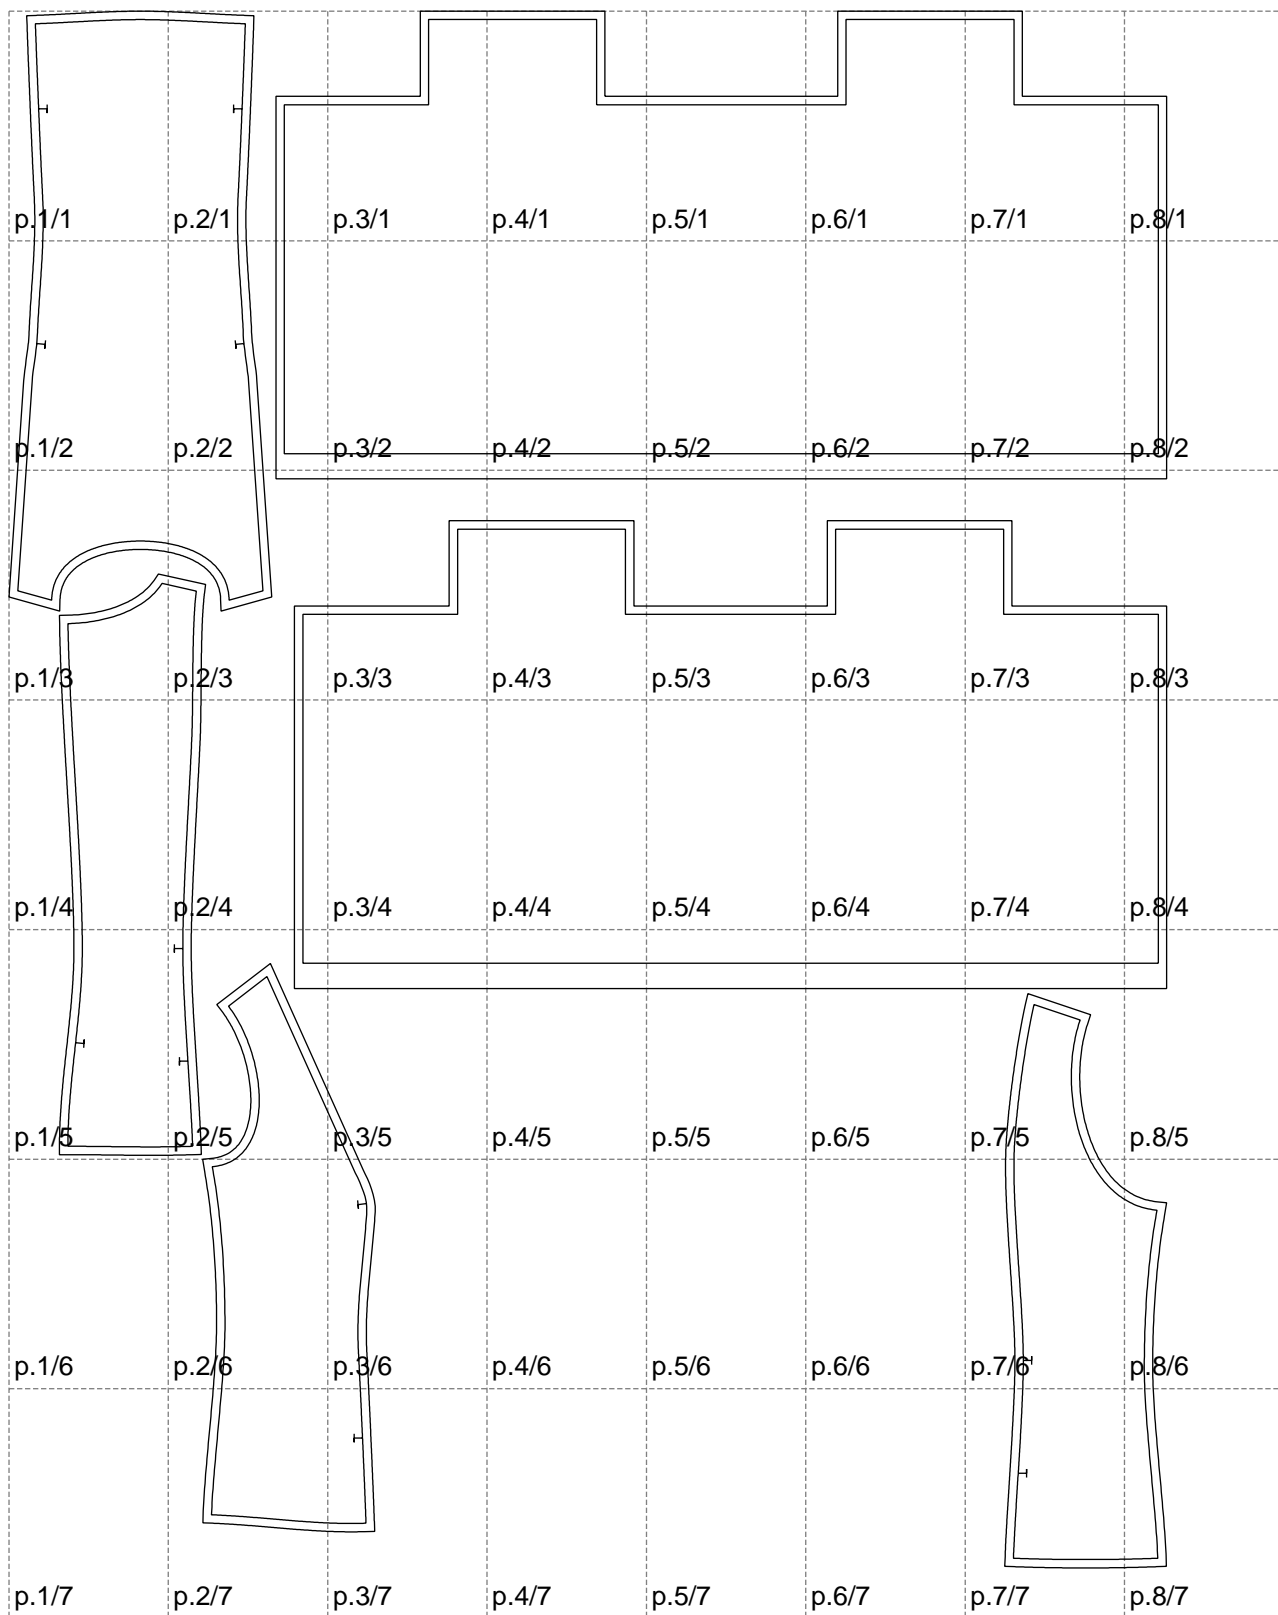

Not for print

Paper size: A4, size:1378.89 x1853.79 mm

# Example

size:1499.00 x1853.32 mm

Maneken =1 ver.0

rz\_1=170

rz\_16=116

rz\_17=100

rz\_18=98.8

rz\_19=124

rz\_20=121

---

. . . . .  
. . . . .  
. . . . .