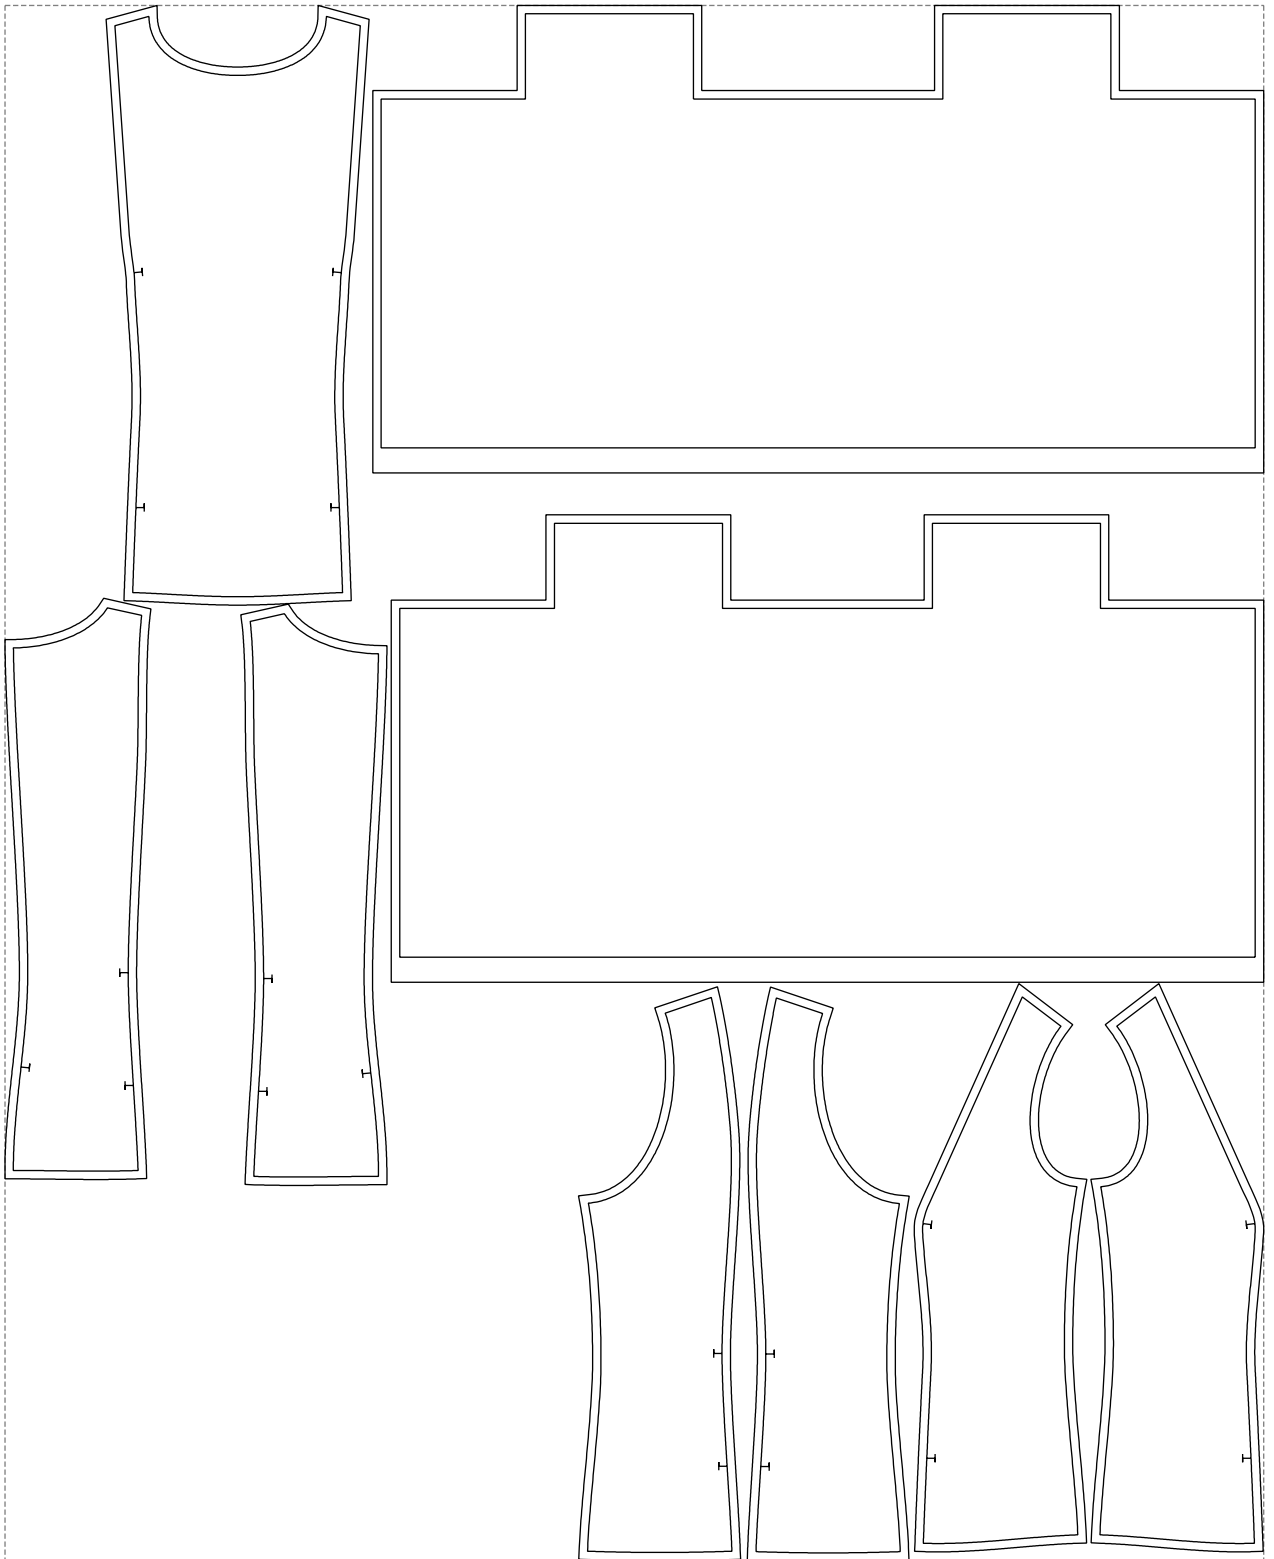

Not for print

Paper size: A4, size:1378.89 x1853.79 mm

# Example

size:1499.00 x1853.32 mm

Maneken =1 ver.0

rz\_1=170

rz\_16=116

rz\_17=100

rz\_18=98.8

rz\_19=124