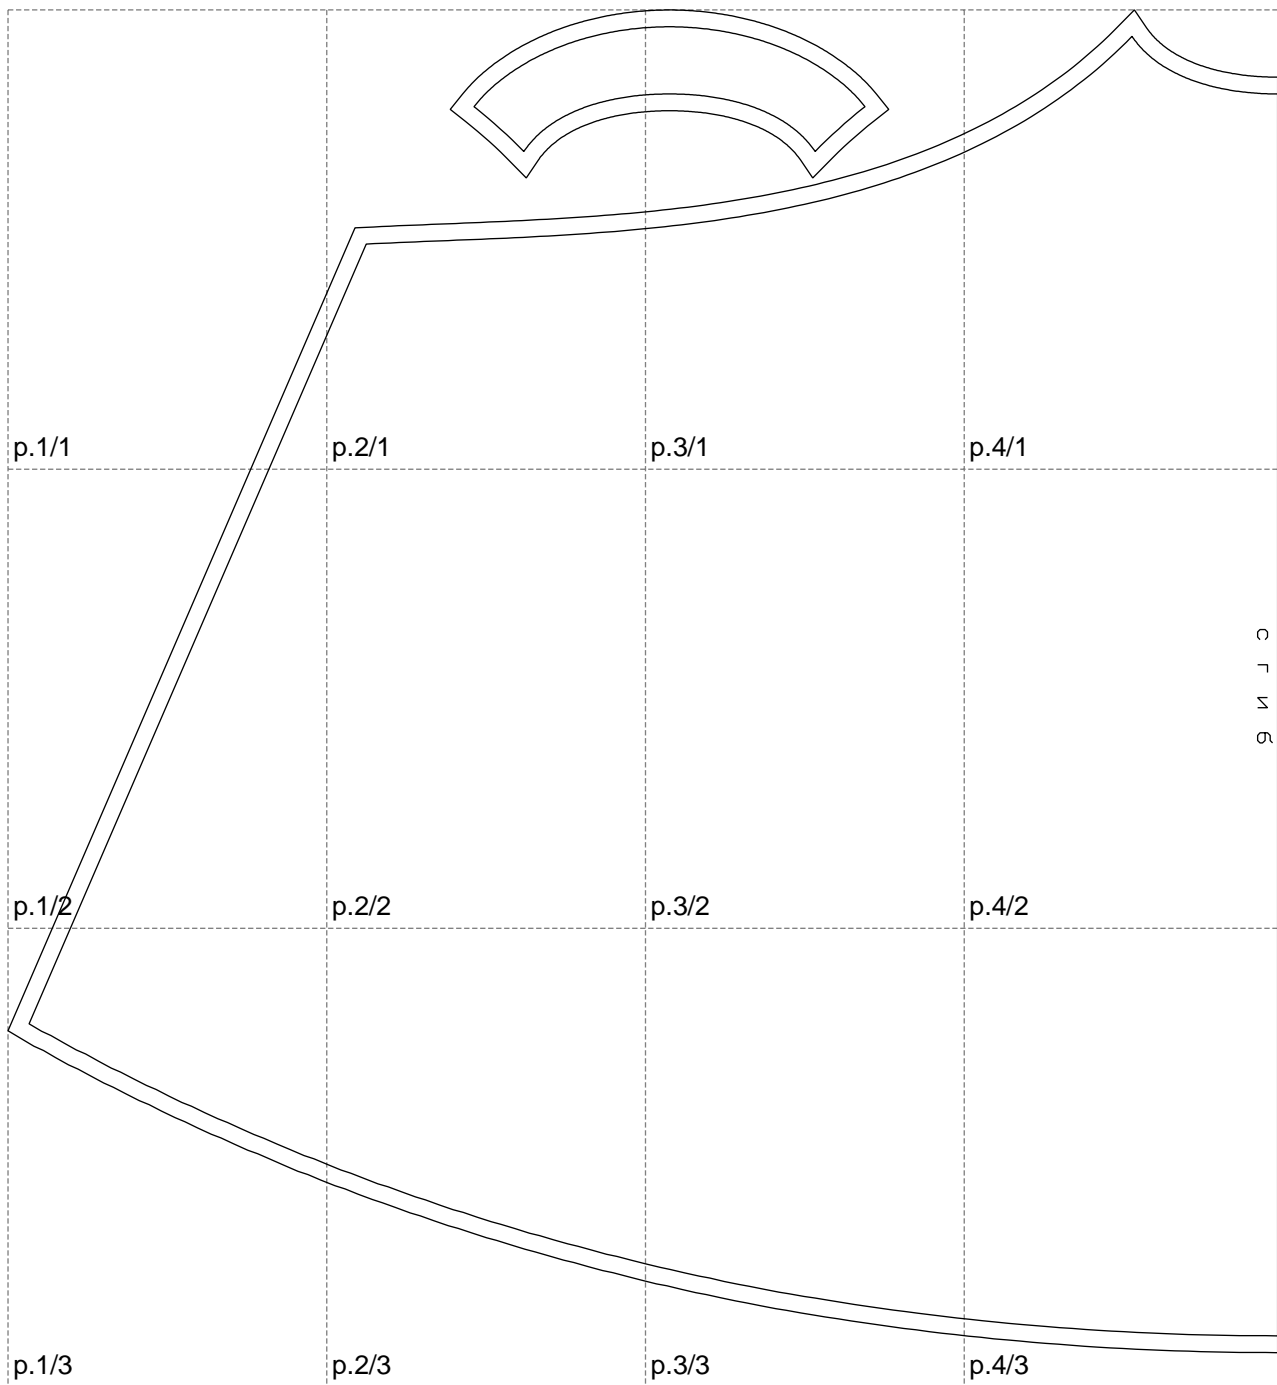

Not for print

Paper size: A4, size:756.10 x799.39 mm

# Example

size:756.10 x799.39 mm

Maneken =1 ver.0

rz\_1=170

rz\_16=104

rz\_17=88.9

rz\_18=84.4

rz\_19=112

rz\_20=109.3

---

. . . . .  
. . . . .  
. . . . .