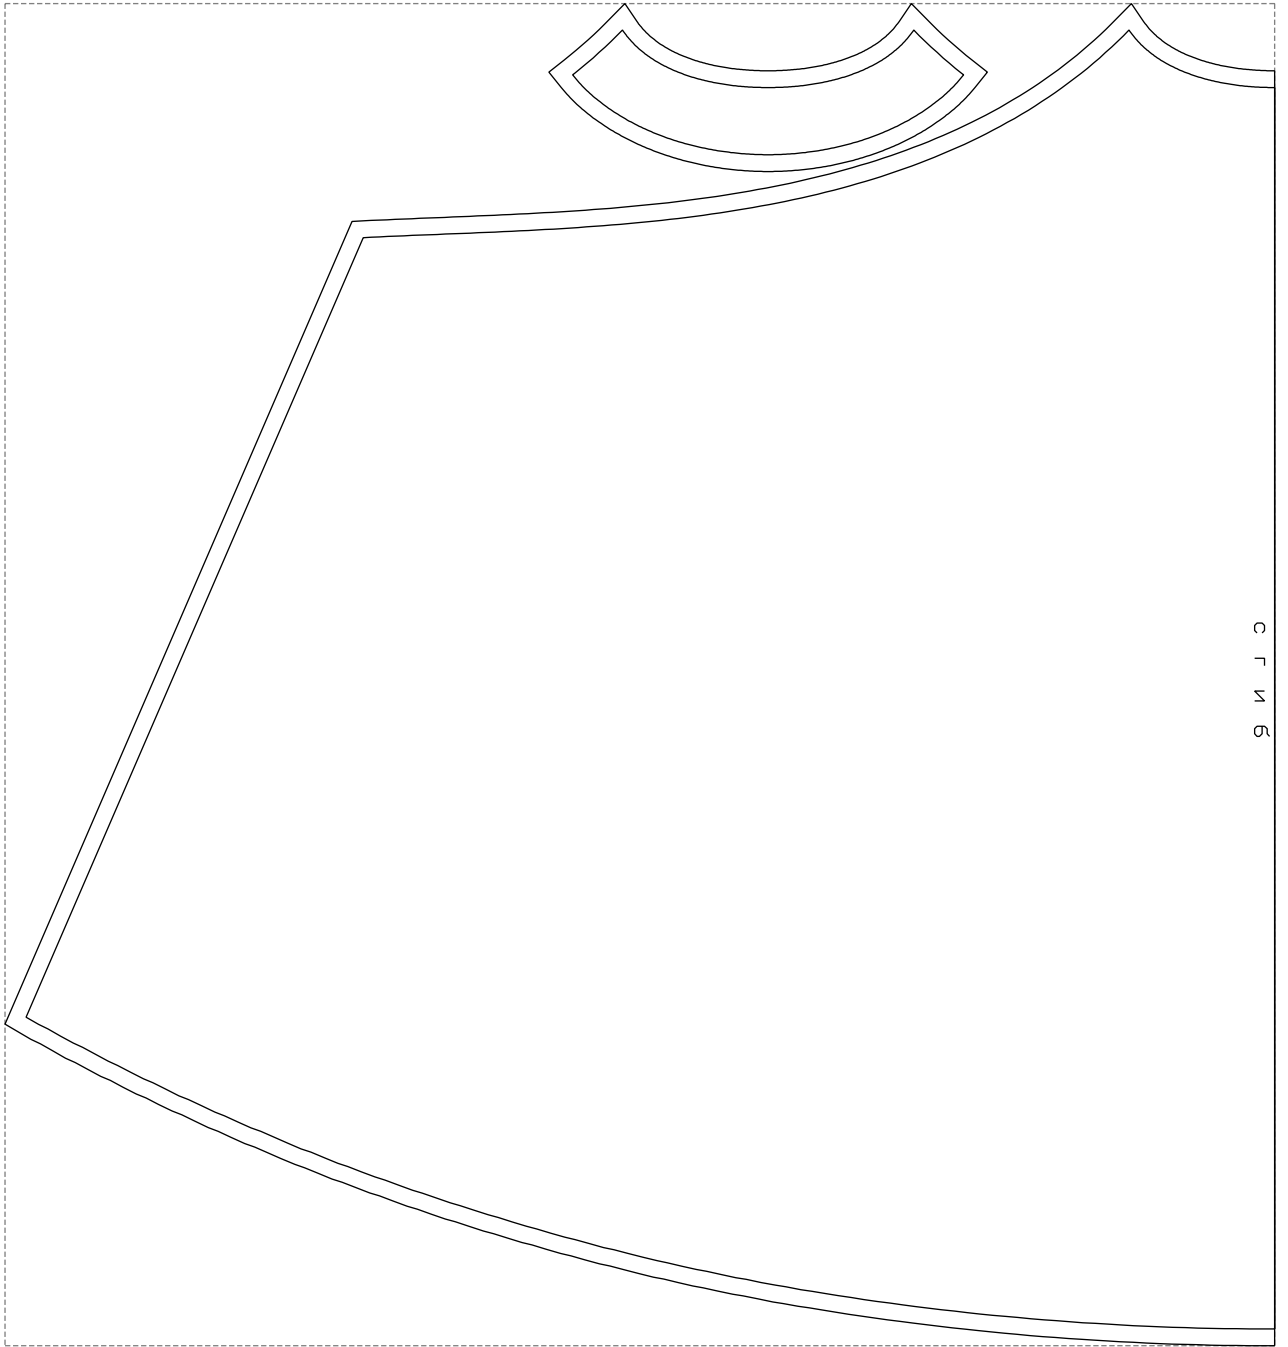

Not for print

Paper size: A4, size:756.10 x799.39 mm

# Example

size:756.10 x799.39 mm

Maneken =1 ver.0

rz\_1=170

rz\_16=104

rz\_17=88.9

rz\_18=84.4

rz\_19=112