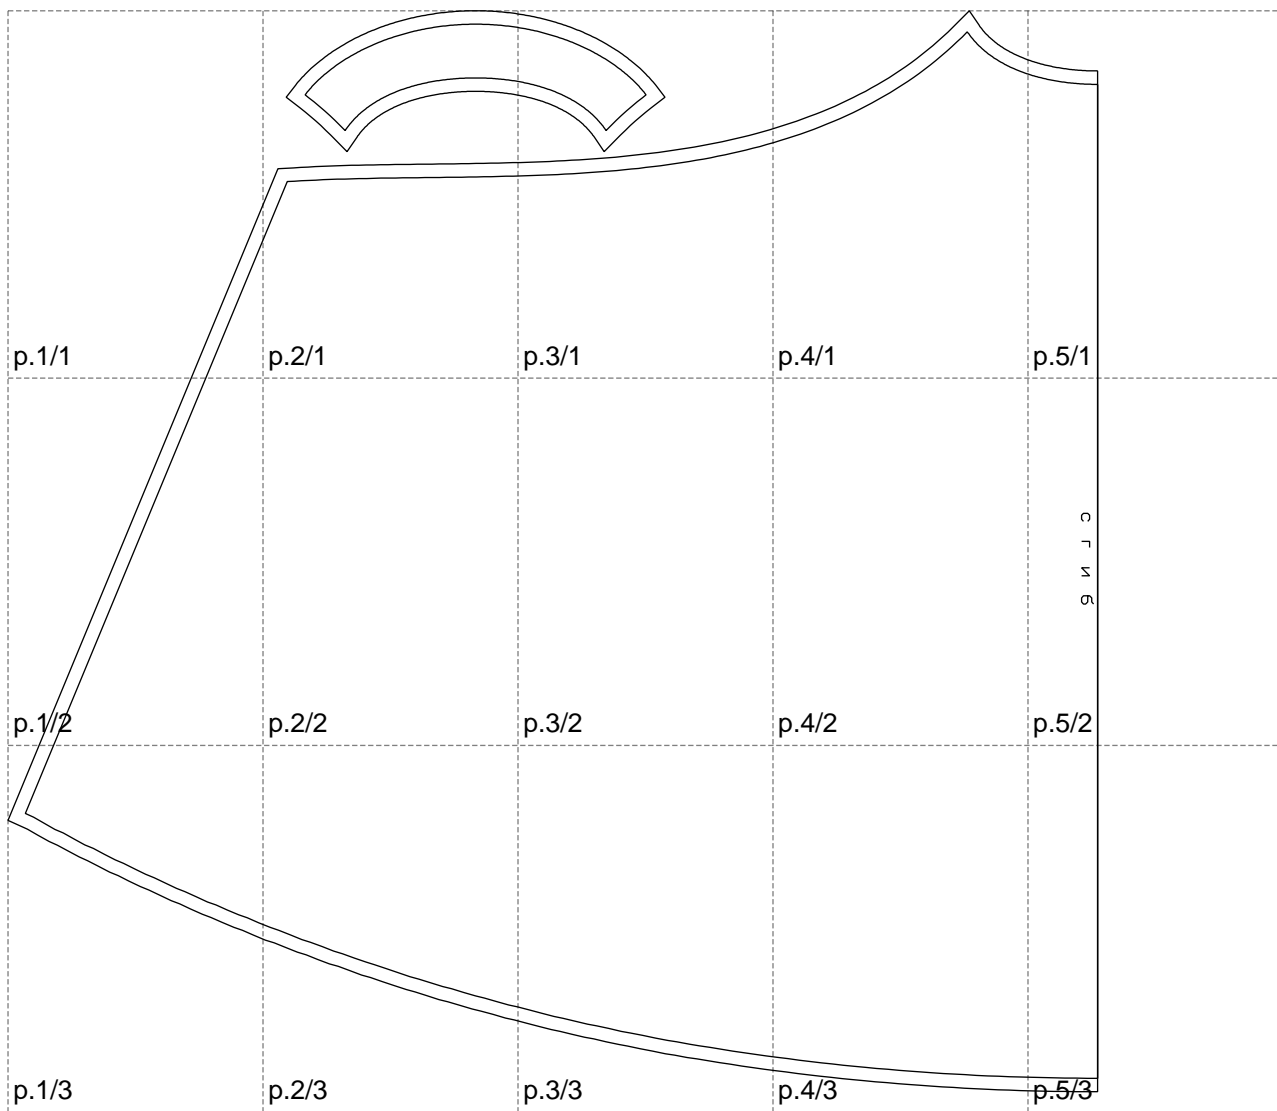

Not for print

Paper size: A4, size:811.15 x804.49 mm

Example

size:811.15 x804.49 mm

Maneken =1 ver.0

rz_1=170

rz_16=116

rz_17=100

rz_18=98.8

rz_19=124

rz_20=121

.
.
.