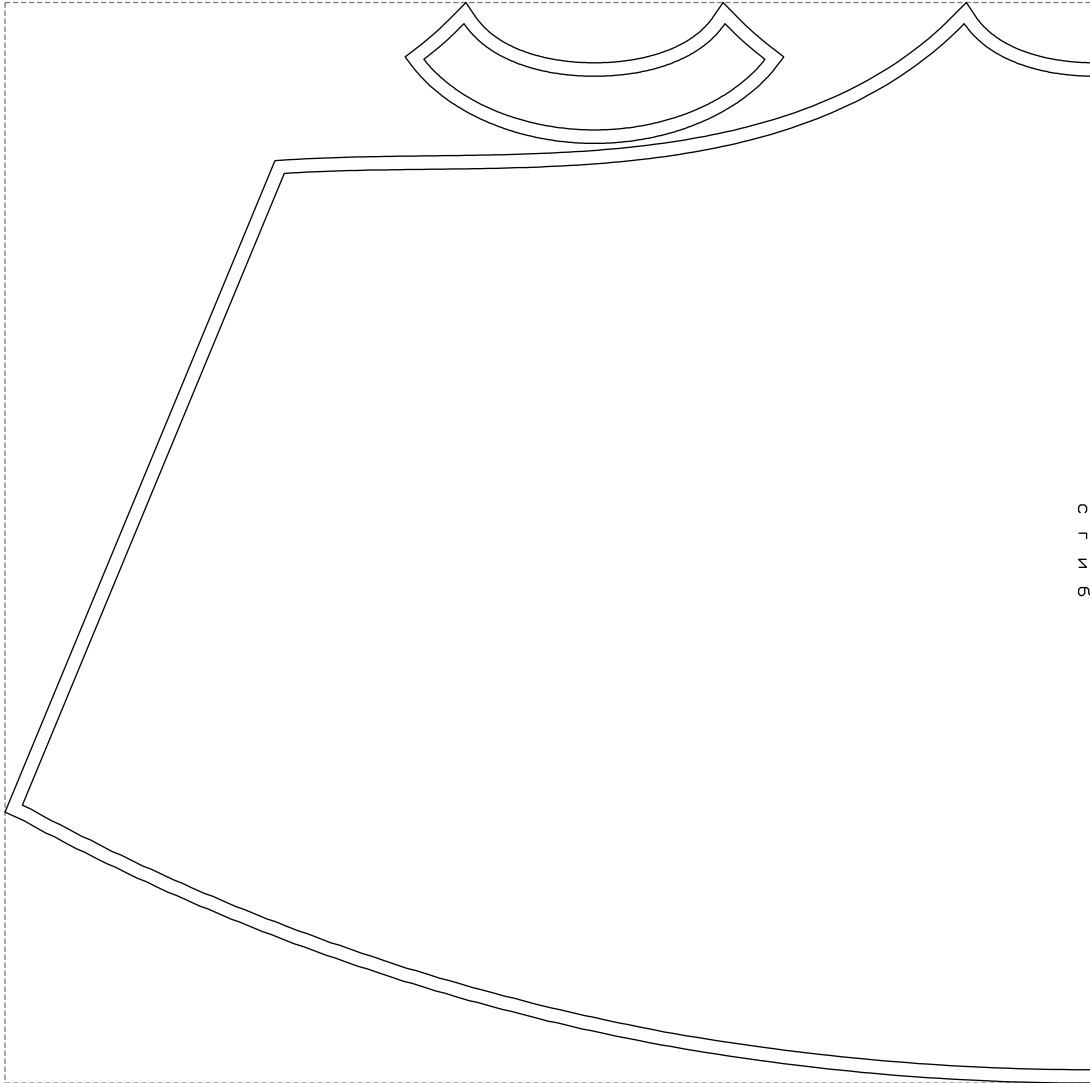

Not for print

Paper size: A4, size:811.15 x804.49 mm

Example

size:811.15 x804.49 mm

Maneken =1 ver.0

rz_1=170

rz_16=116

rz_17=100

rz_18=98.8

rz_19=124

rz_20=121

.
.
.